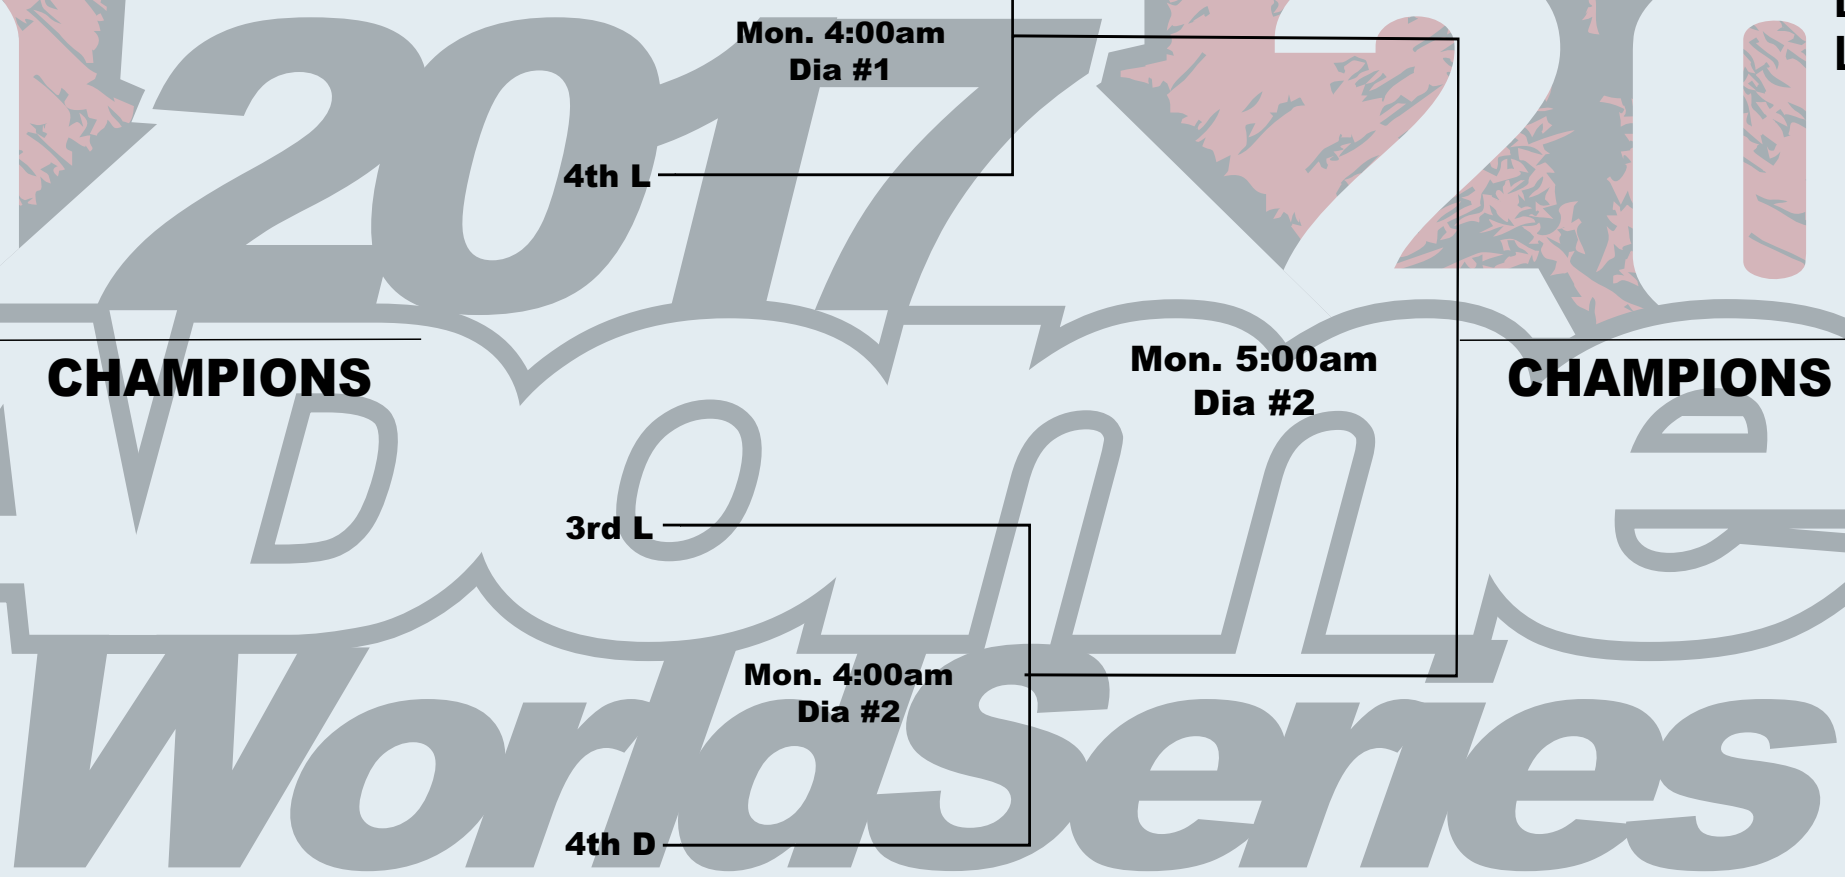

2nd L

Mon. 5:00am
Dia #1

CHAMPIONS

1st L

Mon. 3:00am
Dia #2

2nd D

3rd D

Mon. 4:00am
Dia #1

4th L

Mon. 5:00am
Dia #2

CHAMPIONS

3rd L

Mon. 4:00am
Dia #2

4th D

1st - Full Zip World Series Hoodies
2nd Performance Wear World Series L/S