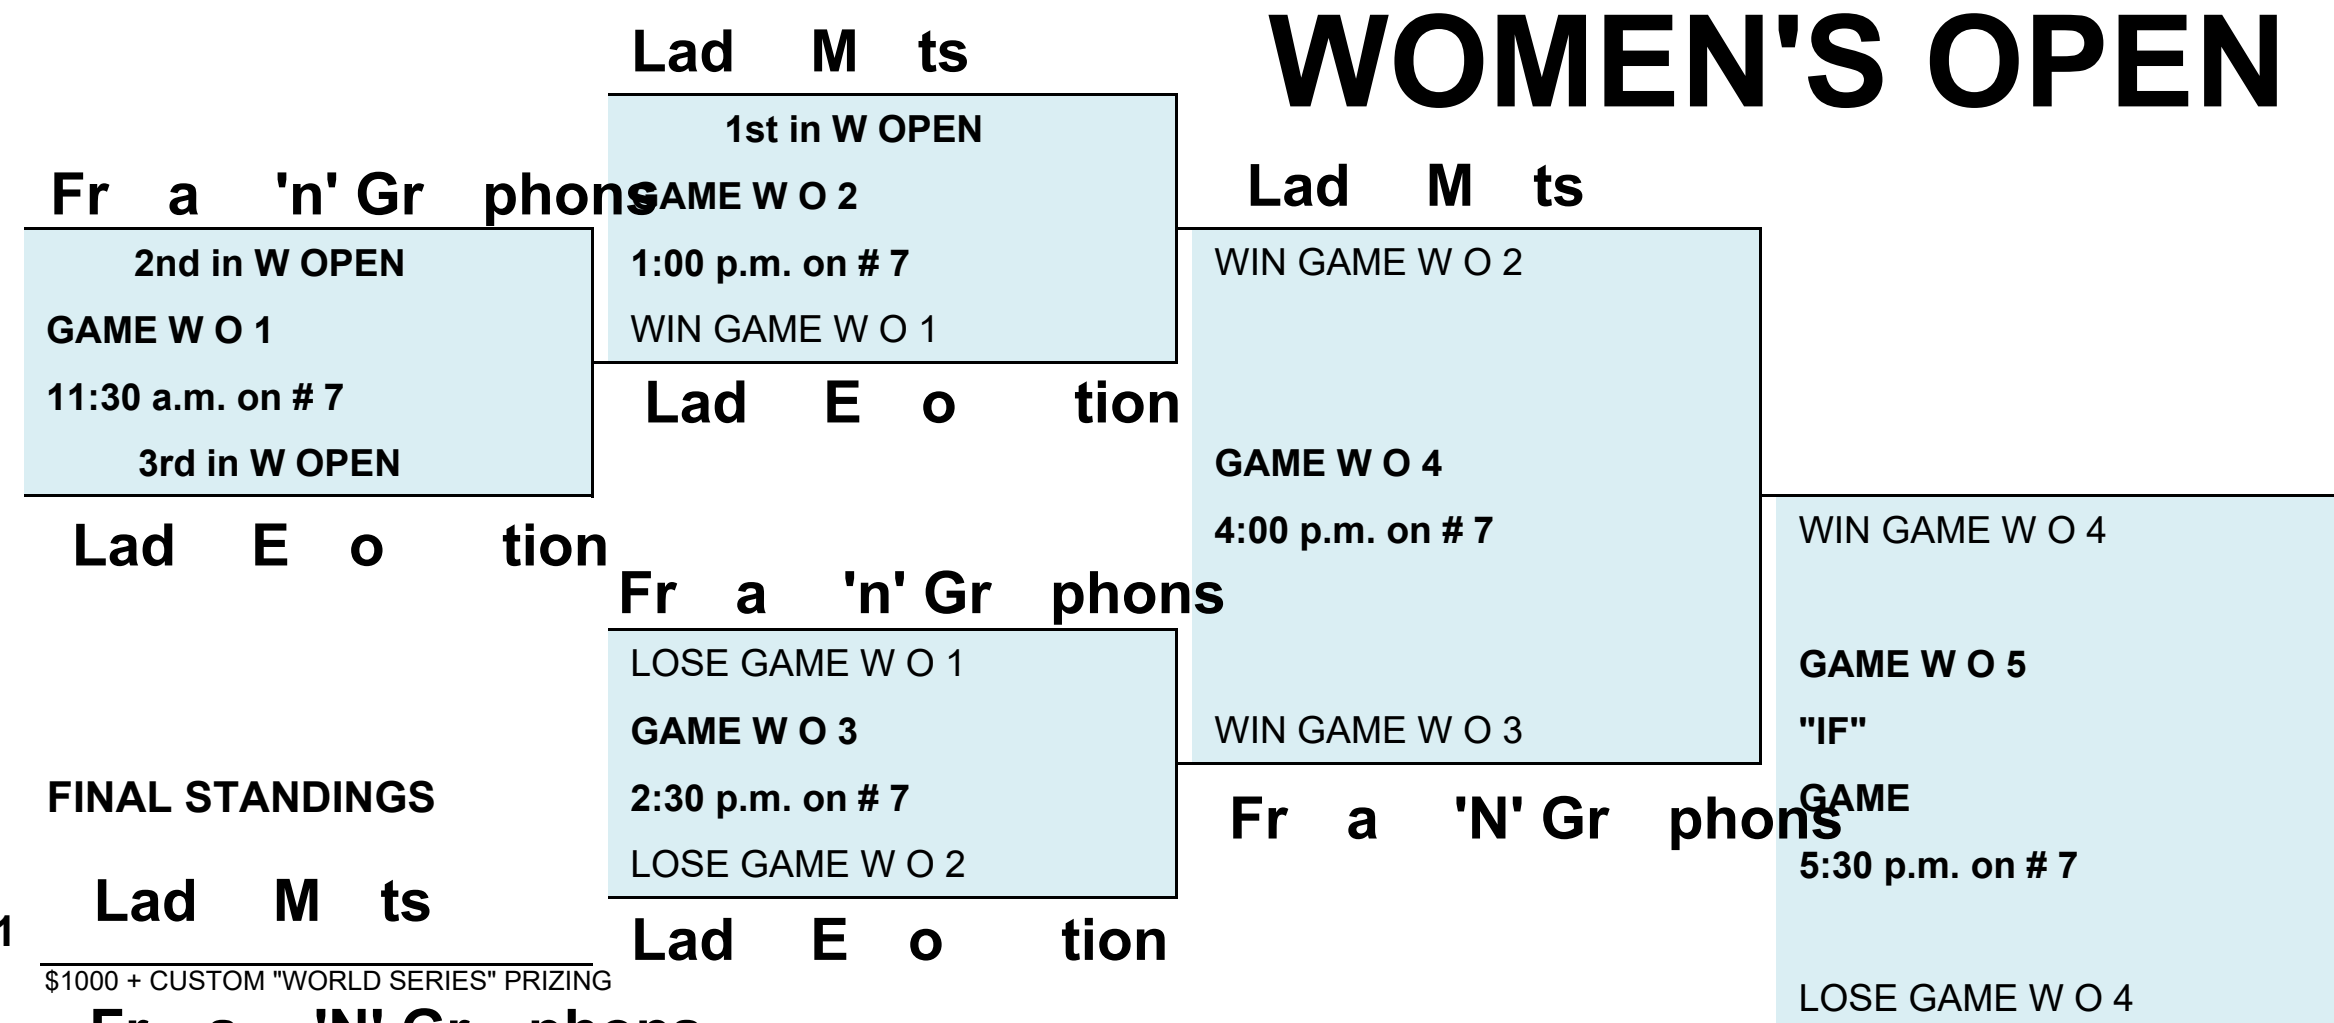

WOMEN'S OPEN

MONDAY GAMES