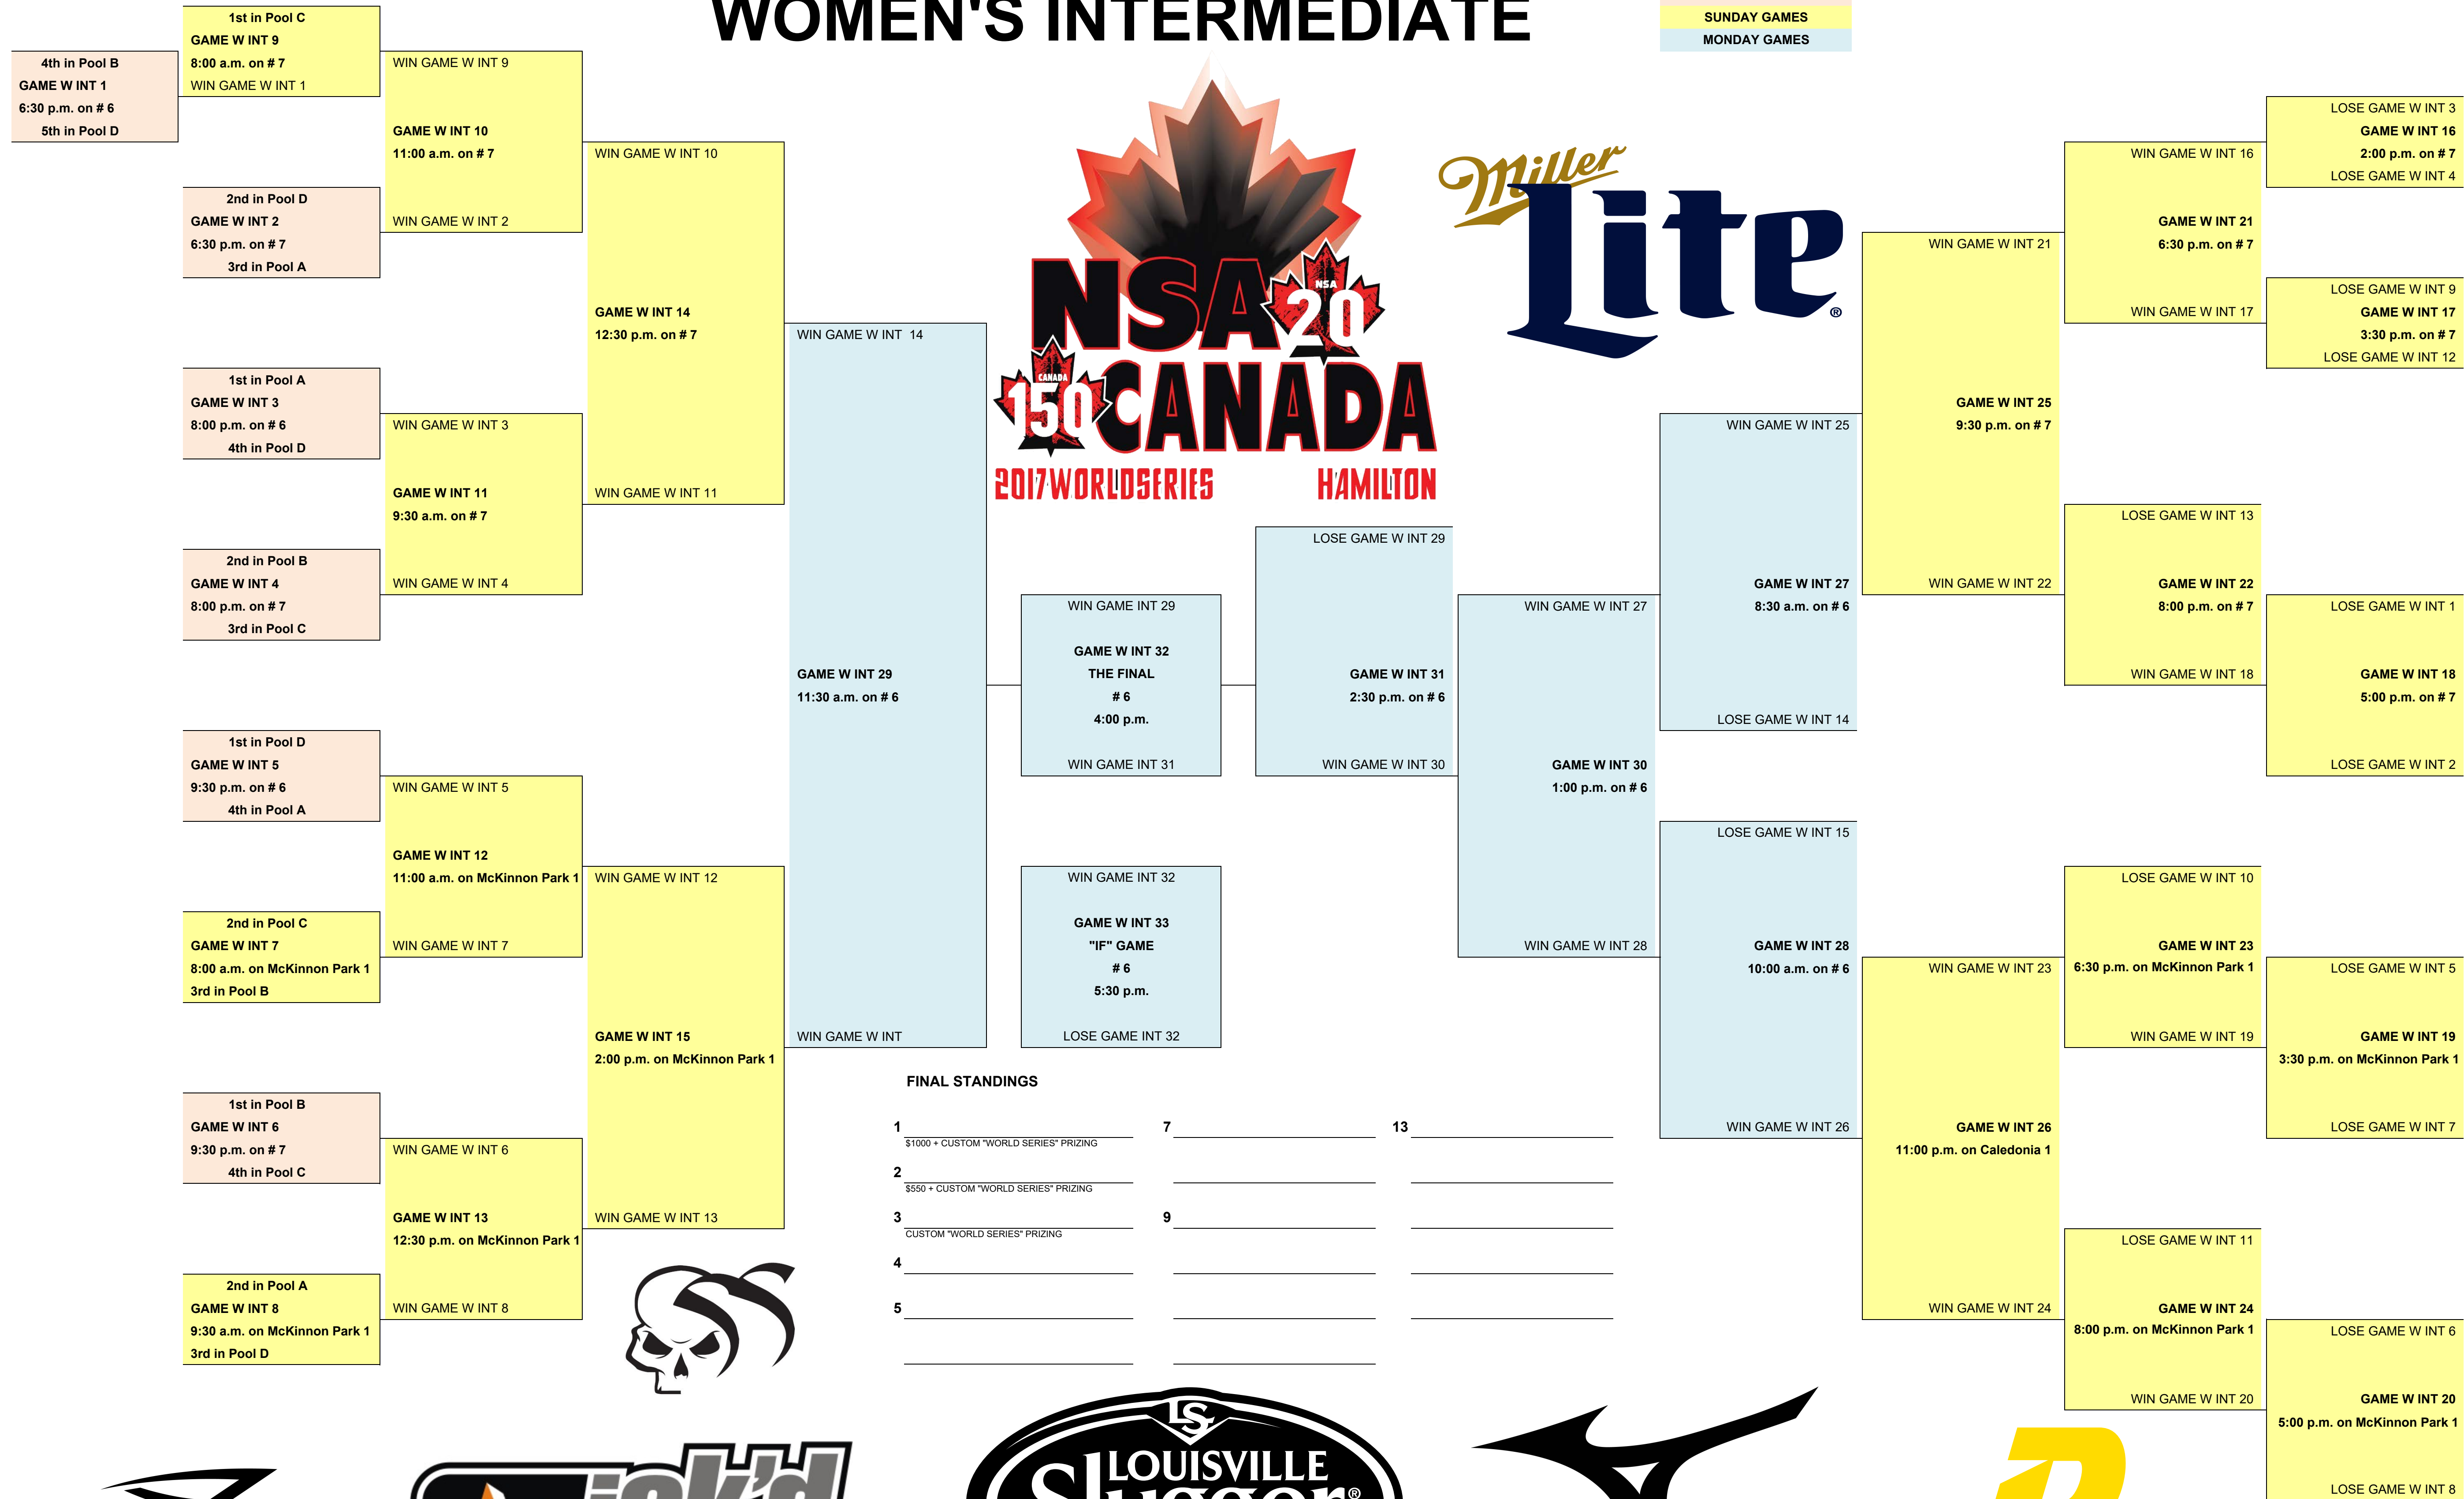

# WOMEN'S INTERMEDIATE

SATURDAY GAMES  
SUNDAY GAMES  
MONDAY GAMES

### FINAL STANDINGS

1	7	13
\$1000 + CUSTOM "WORLD SERIES" PRIZING		
2		
\$550 + CUSTOM "WORLD SERIES" PRIZING		
3	9	
CUSTOM "WORLD SERIES" PRIZING		
4		
5		