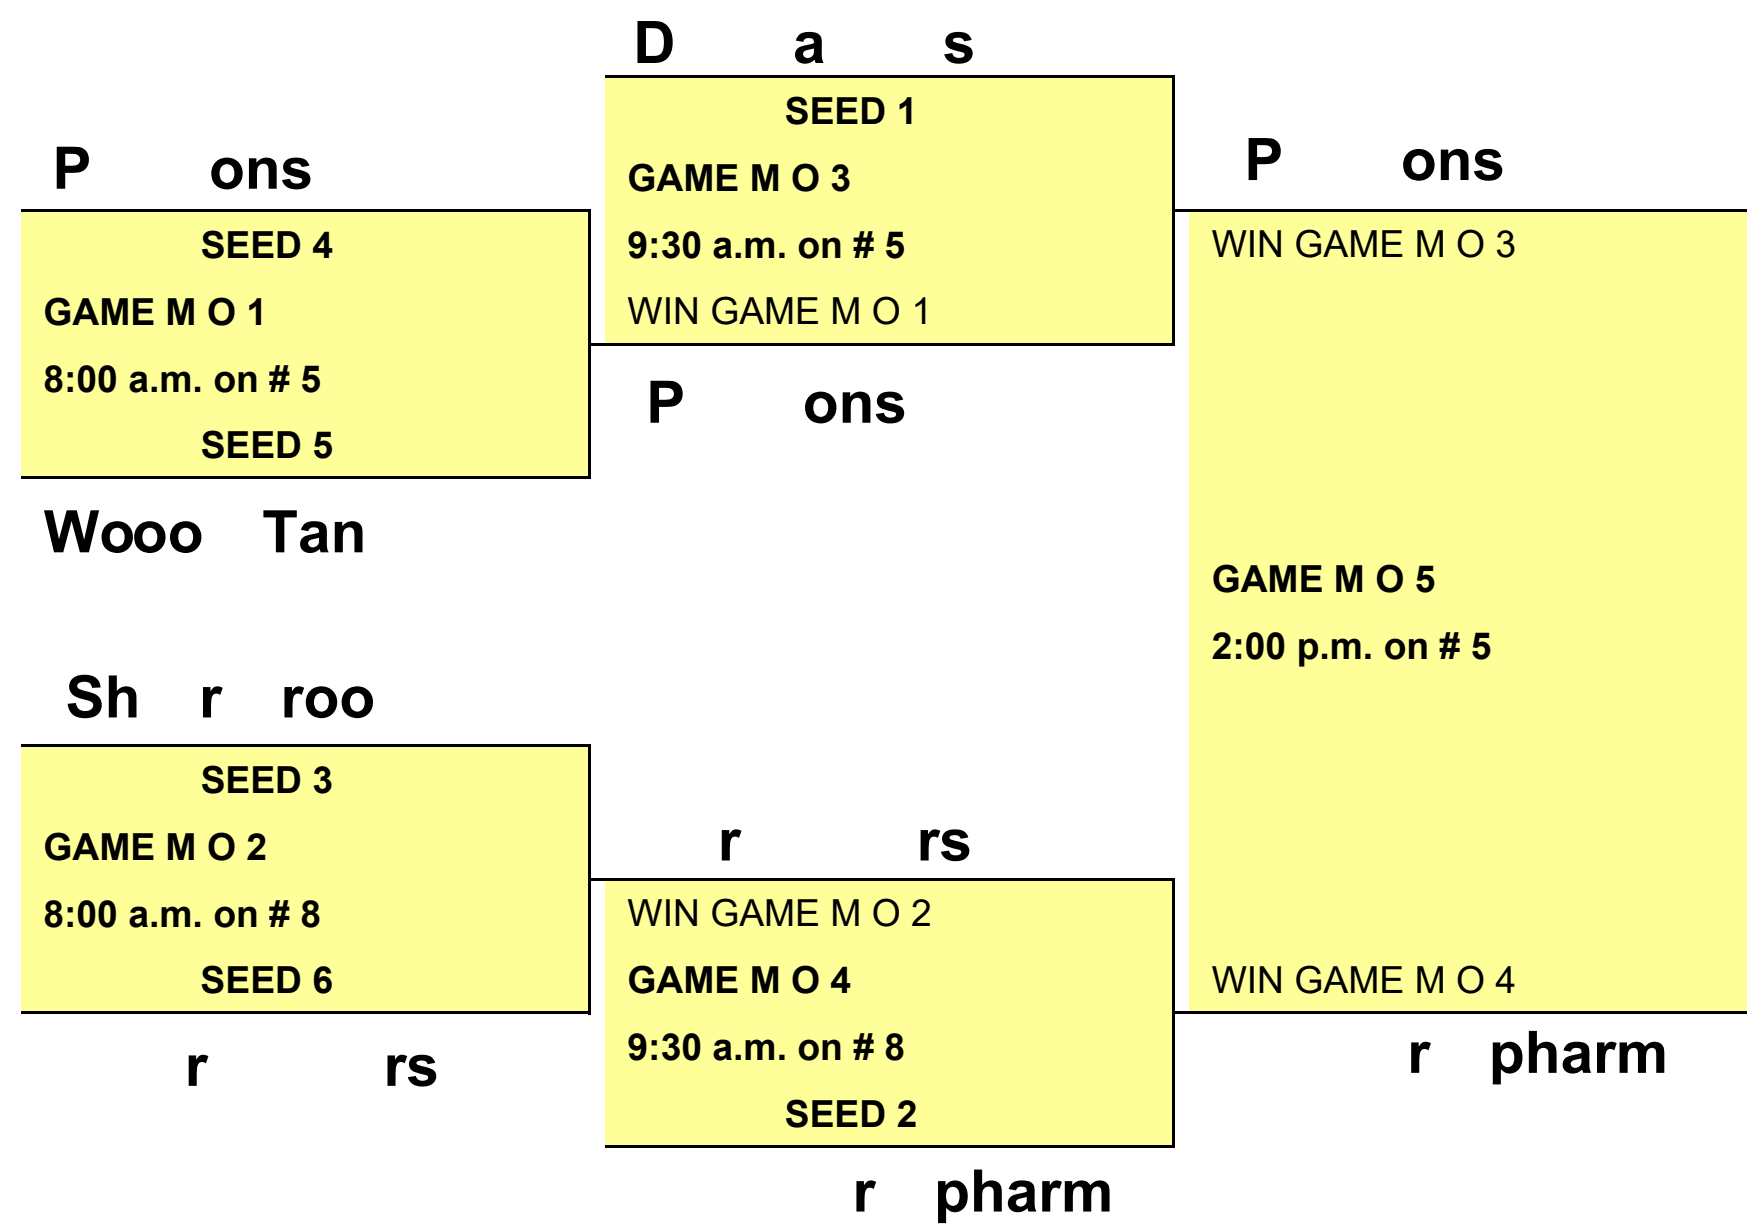

MEN'S OPEN

SUNDAY GAMES

FINAL STANDINGS

- r rs**
\$7500 + CUSTOM "WORLD SERIES" PRIZING
- P ons**
\$550 + CUSTOM "WORLD SERIES" PRIZING
- r pharm**
CUSTOM "WORLD SERIES" PRIZING
-
-
-

WOMEN'S OPEN

MONDAY GAMES

WOMEN'S ELITE