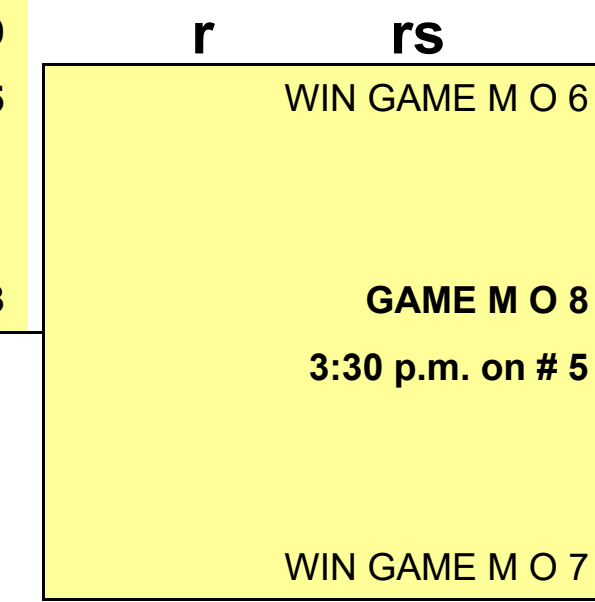

MEN'S OPEN

SUNDAY GAMES

FINAL STANDINGS

- r rs**
\$7500 + CUSTOM "WORLD SERIES" PRIZING
- P ons**
\$550 + CUSTOM "WORLD SERIES" PRIZING
- r pharm**
CUSTOM "WORLD SERIES" PRIZING
-
-
-

WOMEN'S OPEN

MONDAY GAMES