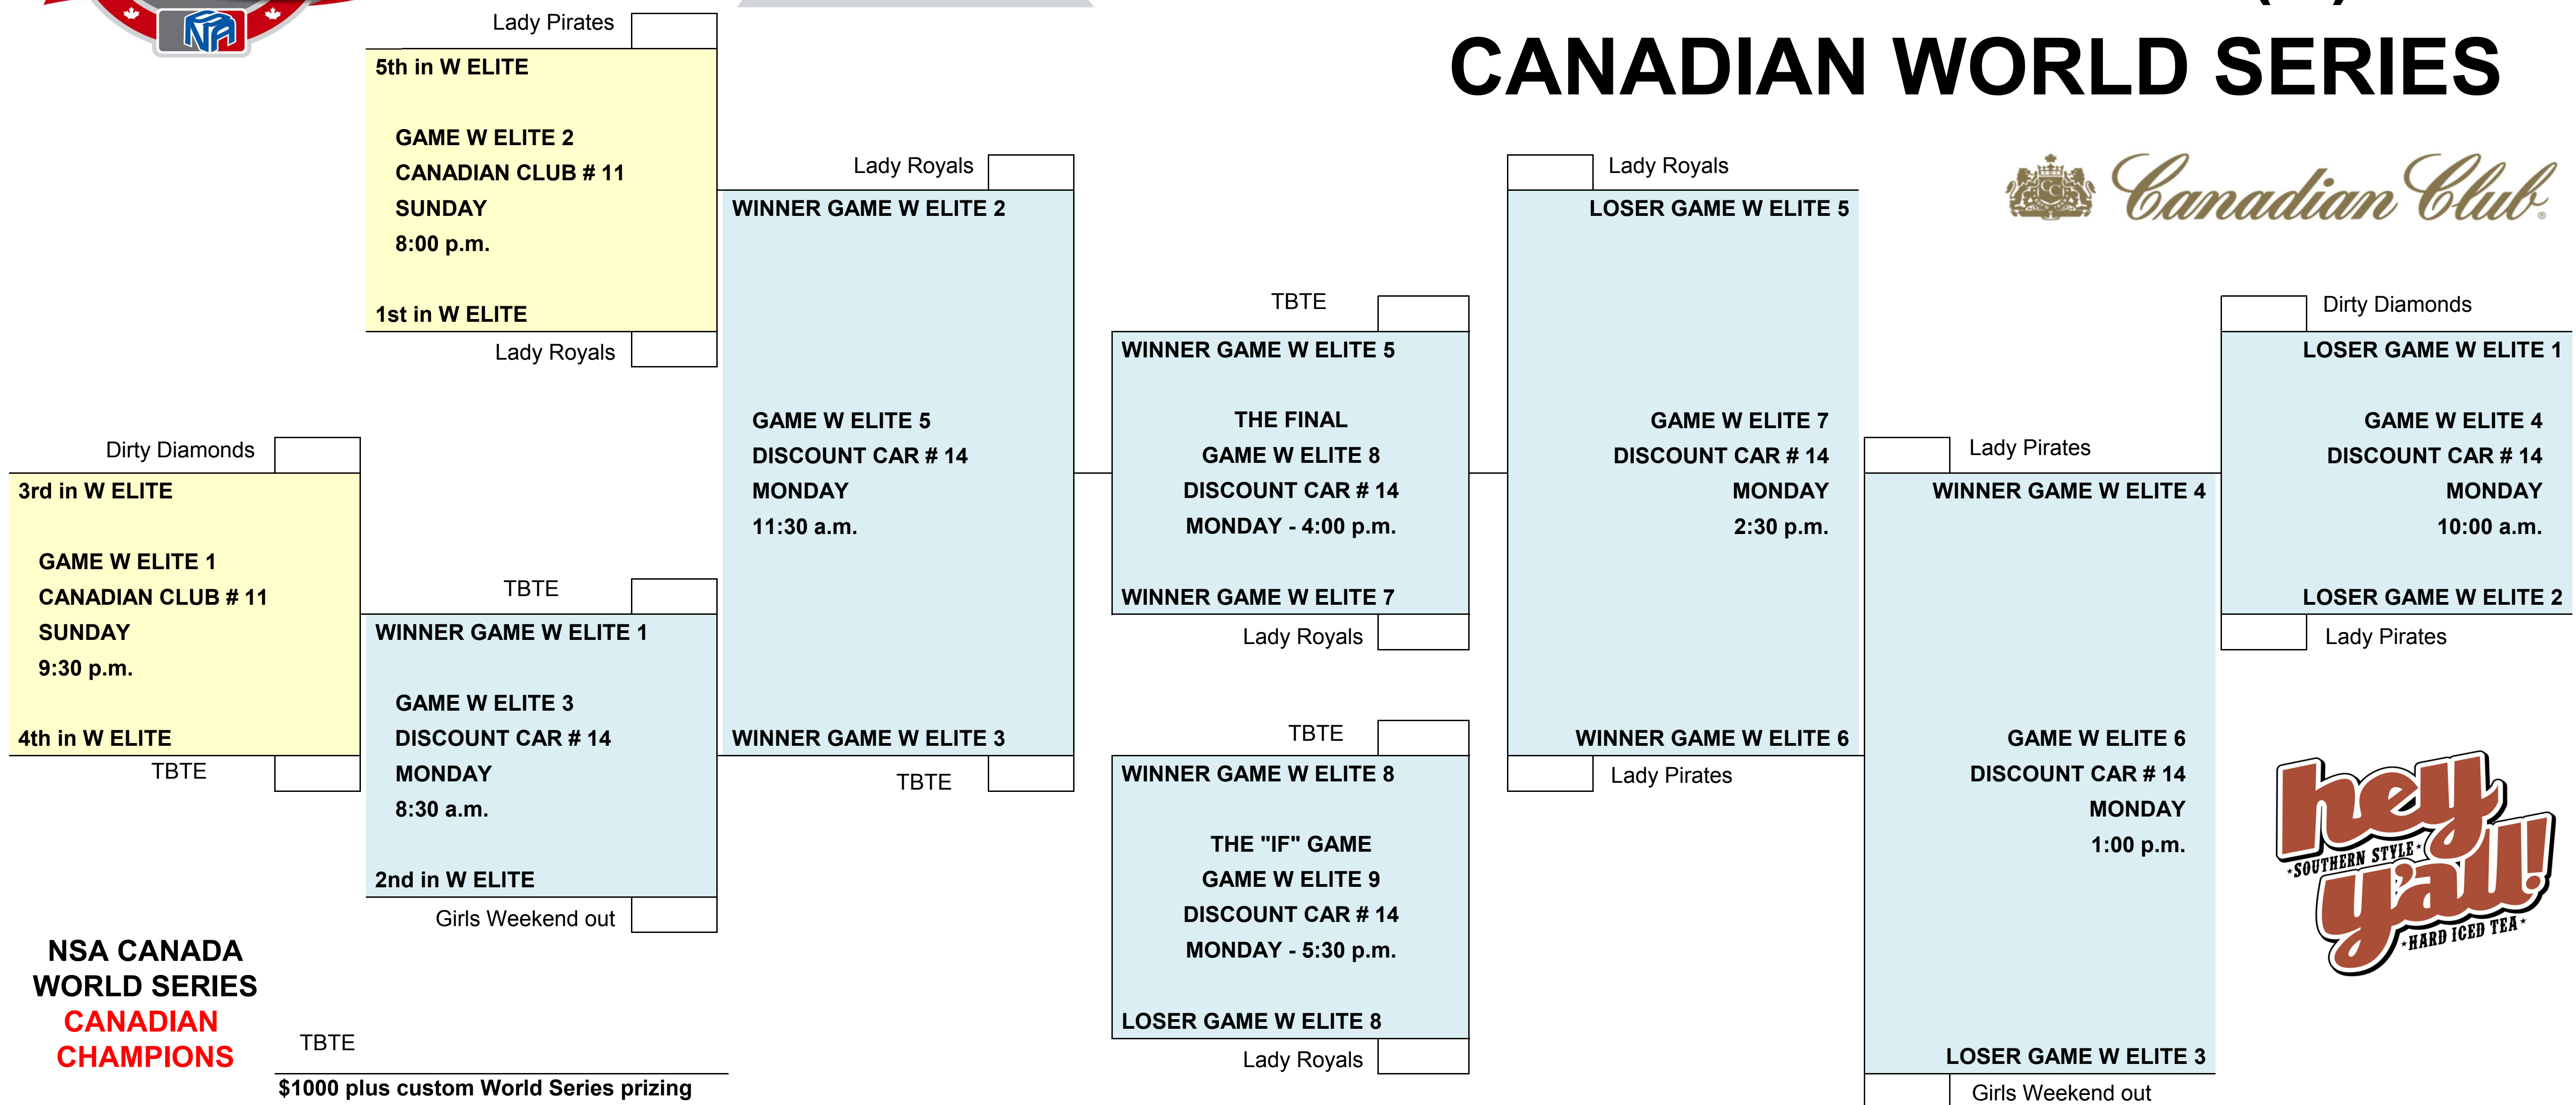

SUNDAY GAMES
MONDAY GAMES

NSA CANADA WOMEN'S ELITE (B) CANADIAN WORLD SERIES

NSA CANADA
WORLD SERIES
CANADIAN
CHAMPIONS

TBTE
\$1000 plus custom World Series prizing

FINALIST
Lady Royals
\$550 plus custom World Series prizing

3rd
Lady Pirates
Custom World Series prizing

4th
Girls Weekend out

5th
Dirty Diamonds