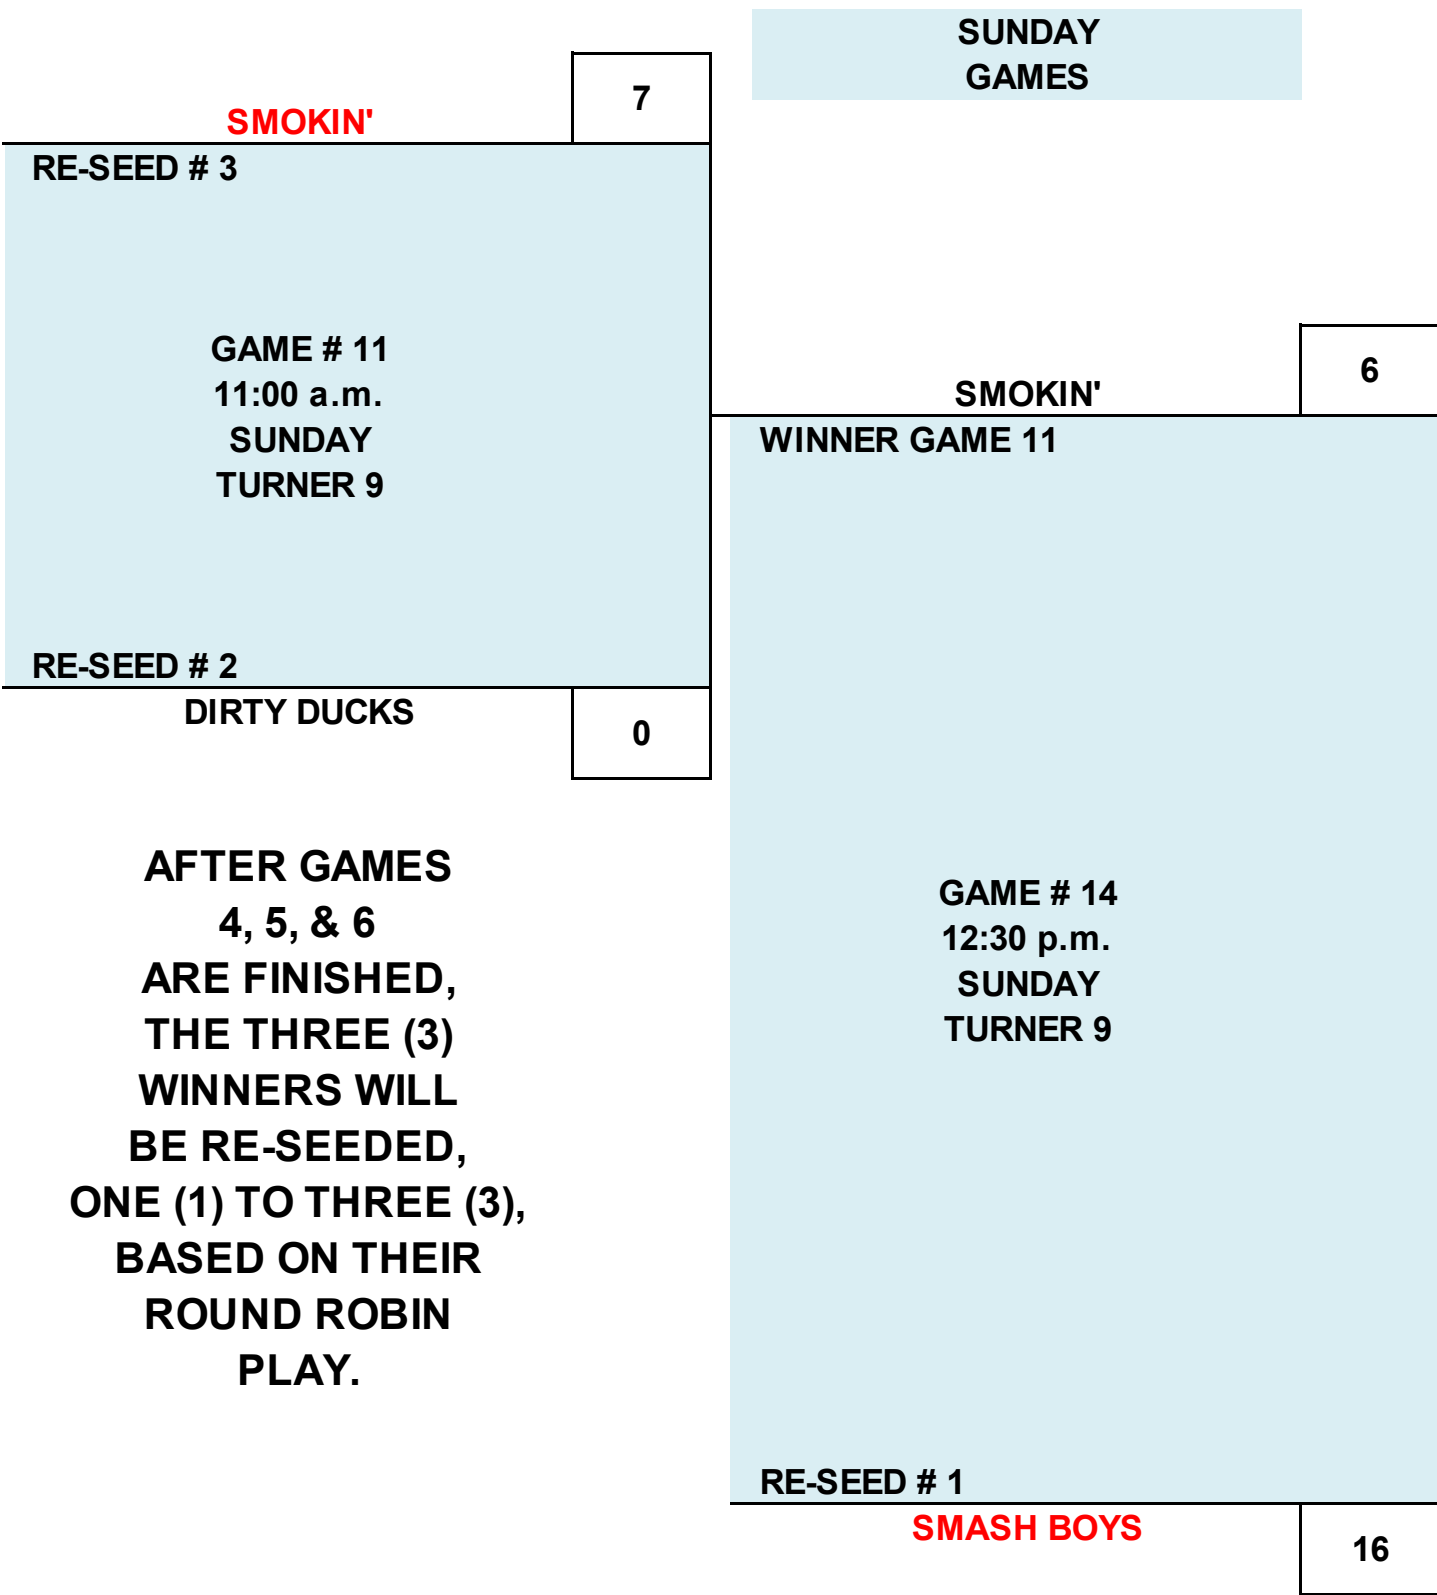

AFTER GAMES  
4, 5, & 6  
ARE FINISHED,  
THE THREE (3)  
WINNERS WILL  
BE RE-SEEDED,  
ONE (1) TO THREE (3),  
BASED ON THEIR  
ROUND ROBIN  
PLAY.

INTERMEDIATE A (D1)

	<b>TEAM JUICE</b> WINNER GAME 12
	GAME # 13 12:30 p.m. SUNDAY TURNER 14
	<b>QUICK CHANGE COMING FROM TURNER 9</b>
	LOSER GAME 11
	<b>DIRTY DUCKS</b>