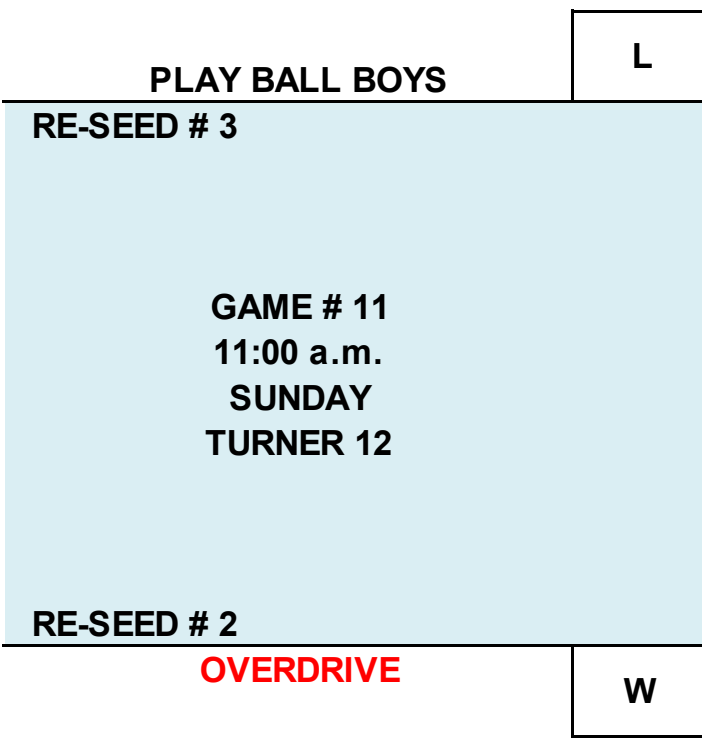

SUNDAY GAMES