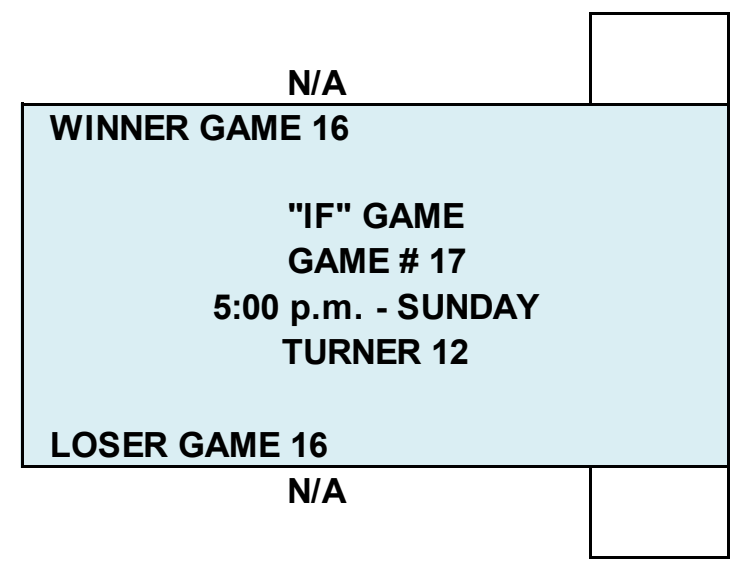

AFTER GAMES
4, 5, & 6
ARE FINISHED,
THE THREE (3)
WINNERS WILL
BE RE-SEEDDED,
ONE (1) TO THREE (3),
BASED ON THEIR
ROUND ROBIN
PLAY.

INTERMEDIATE B (D2)