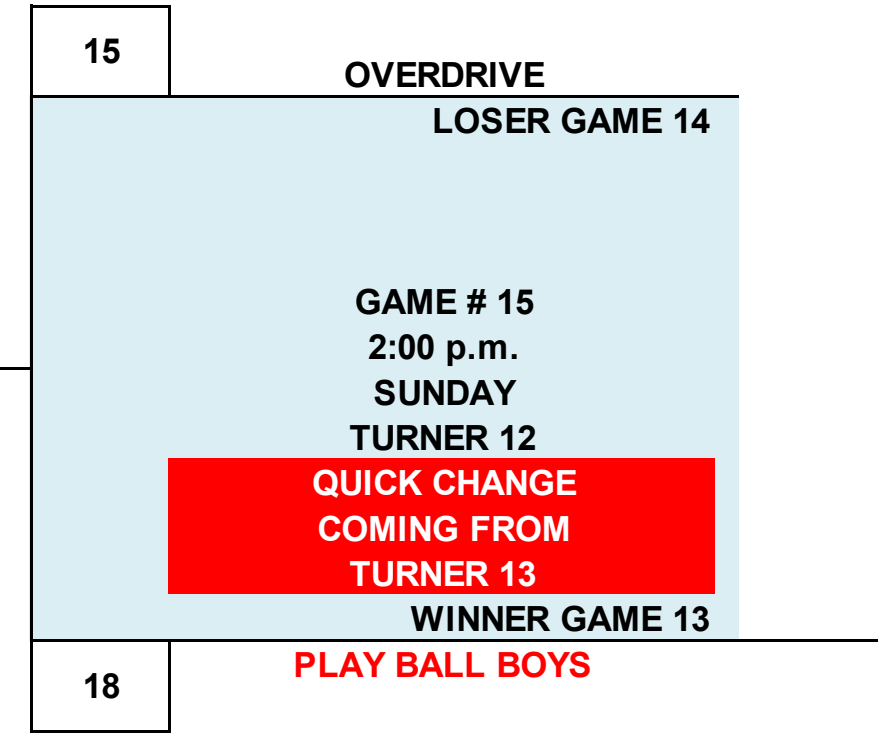

AFTER GAMES
4, 5, & 6
ARE FINISHED,
THE THREE (3)
WINNERS WILL
BE RE-SEEDDED,
ONE (1) TO THREE (3),
BASED ON THEIR
ROUND ROBIN
PLAY.

INTERMEDIATE B (D2)