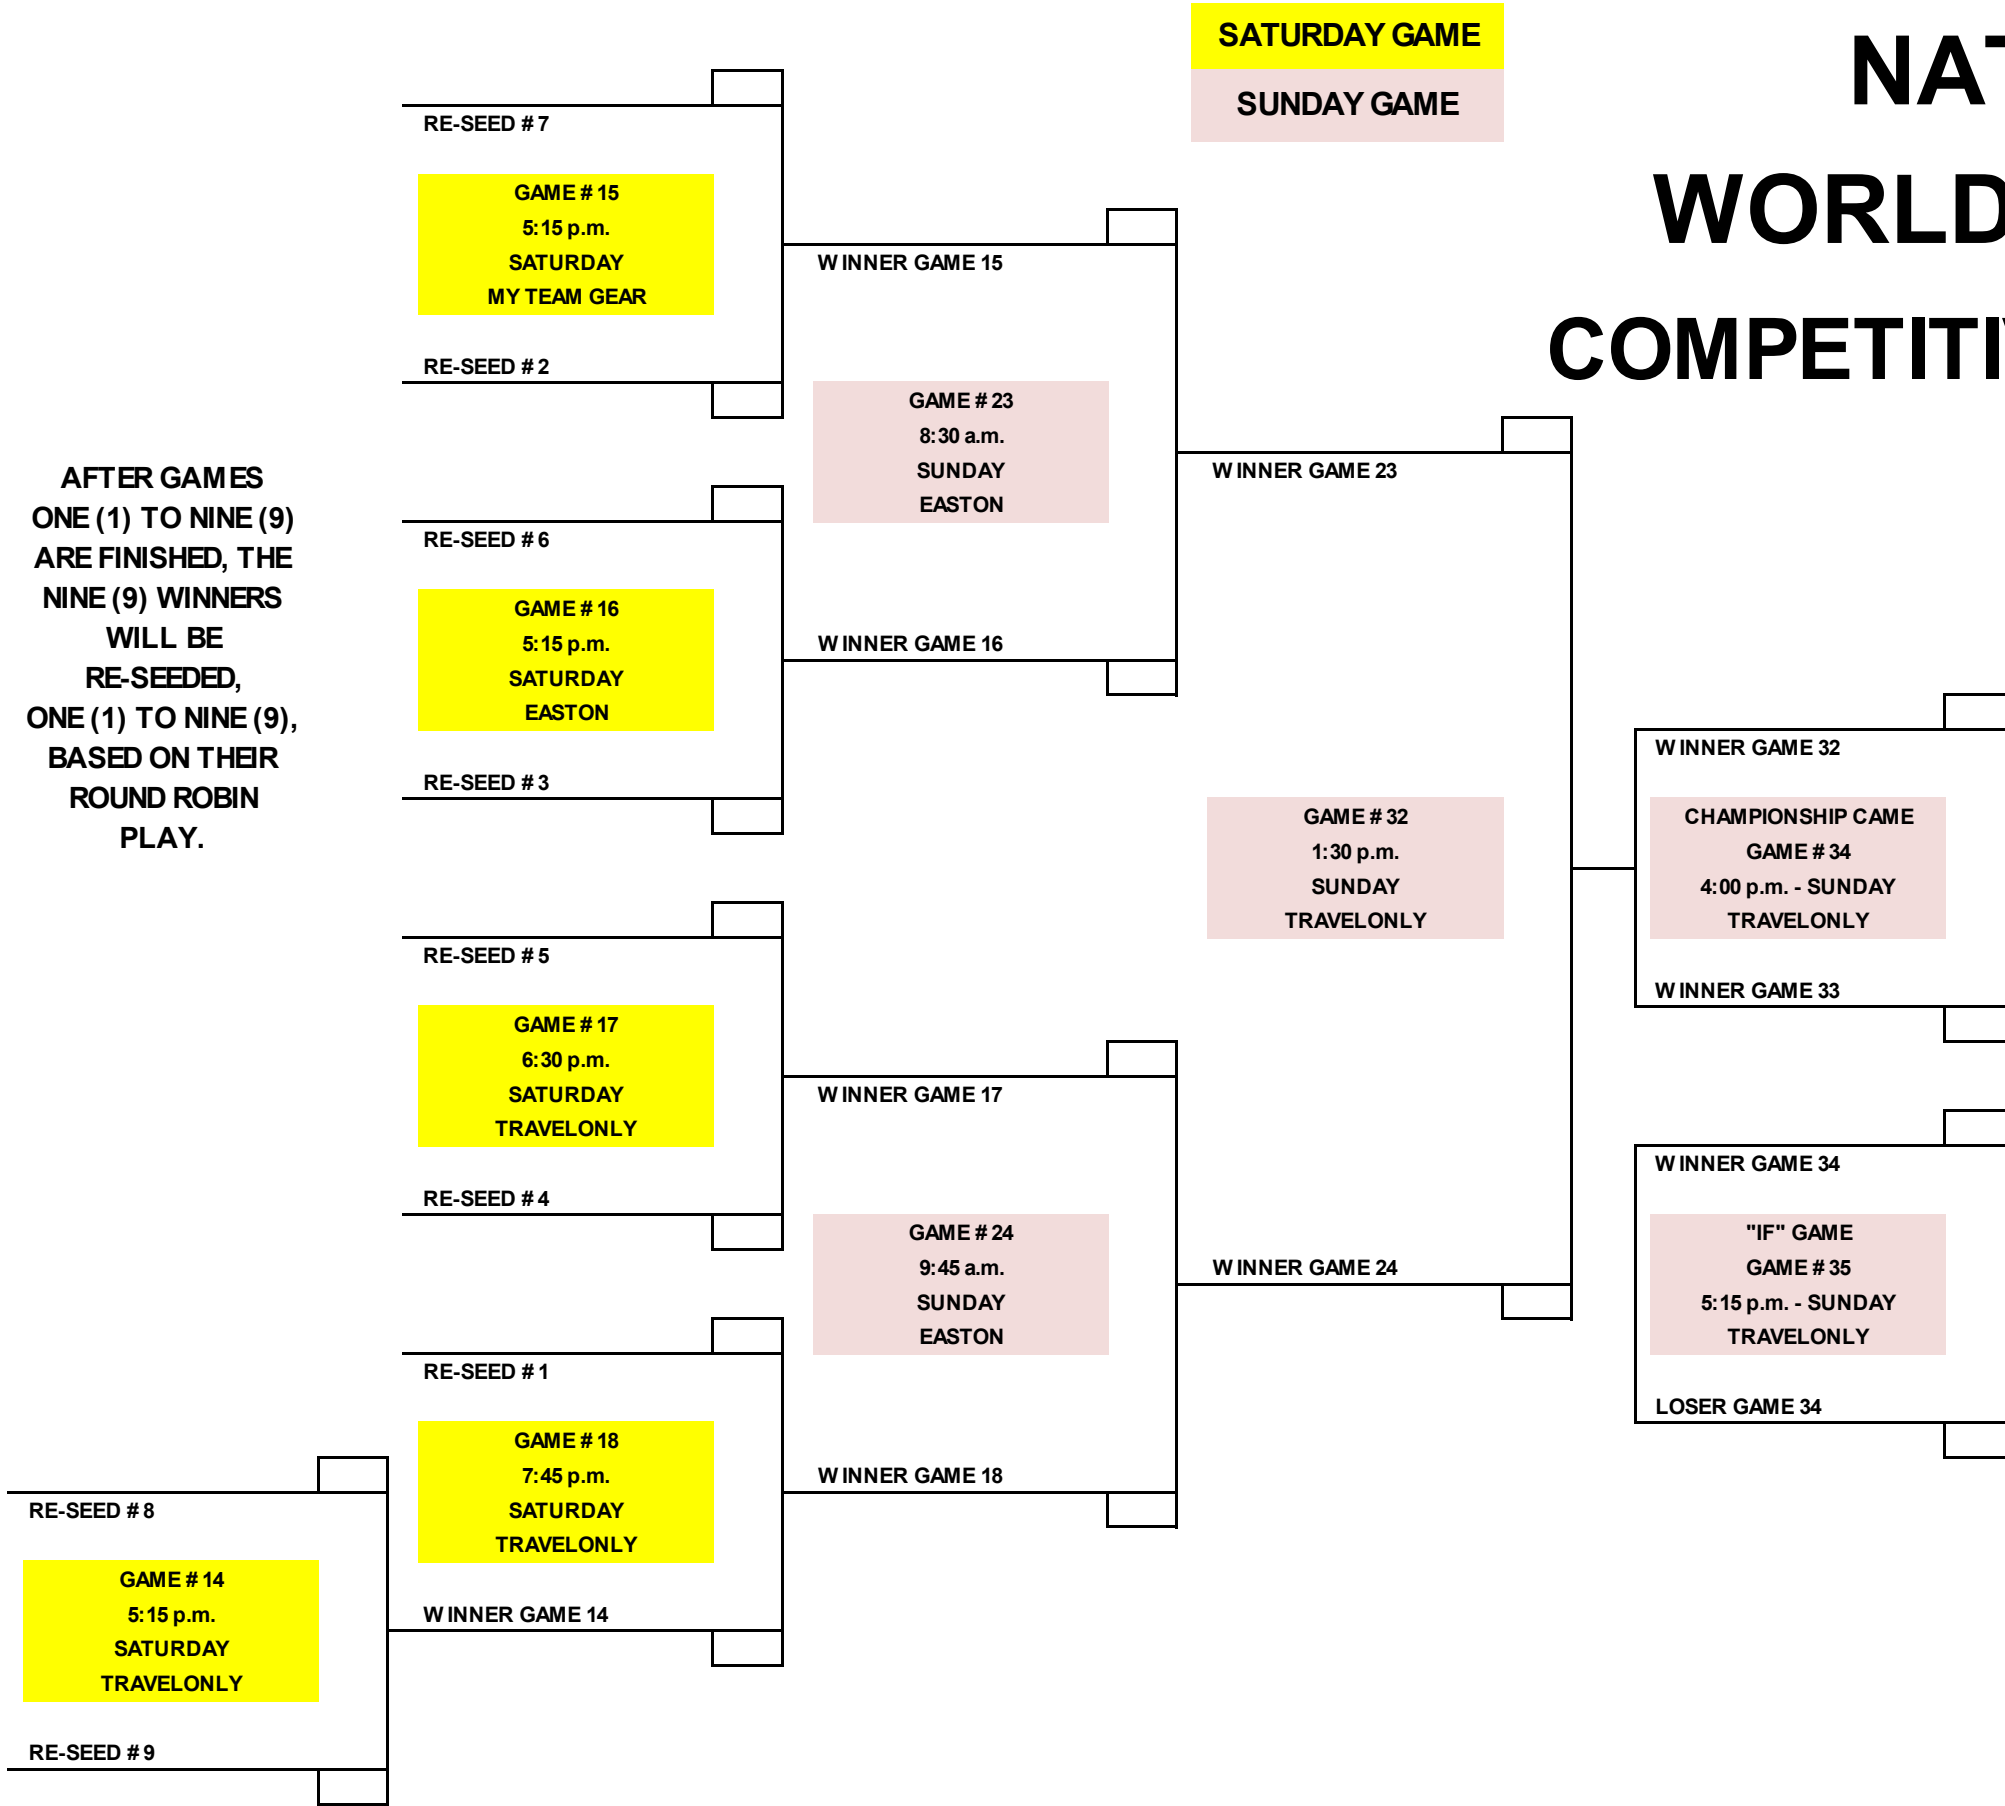

NATIVE WORLD SERIES COMPETITIVE DIVISION

DELTA 3	GAME # 1 11:00 a.m. SATURDAY RAWLINGS ECHO 4
ECHO 3	GAME # 2 12:15 p.m. SATURDAY TRAVELONLY DELTA 4
FOXTROT 3	GAME # 3 12:15 p.m. SATURDAY COORS LIGHT GOLF 4
GOLF 3	GAME # 4 12:15 p.m. SATURDAY MY TEAM GEAR FOXTROT 4
HOTEL 3	GAME # 5 12:15 p.m. SATURDAY EASTON INDIA 4
INDIA 3	GAME # 6 1:30 p.m. SATURDAY TRAVELONLY HOTEL 4
JULIETTE 3	GAME # 7 1:30 p.m. SATURDAY COORS LIGHT KILO 4
KILO 3	GAME # 8 1:30 p.m. SATURDAY MY TEAM GEAR LIMA 4
LIMA 3	GAME # 9 2:45 p.m. SATURDAY TRAVELONLY JULIETTE 4

AFTER GAMES ONE (1) TO NINE (9) ARE FINISHED, THE NINE (9) WINNERS WILL BE RE-SEED, ONE (1) TO NINE (9), BASED ON THEIR ROUND ROBIN PLAY.

1st	\$MONEY	NSA CANADA	4th		9th		11th		15th	
	CUSTOM	NATIVE W ORLD SERIES								
	W S PRIZING	CANADIAN CHAMPIONS	5th							
2nd	\$550	NSA CANADA	6th							
	CUSTOM	NATIVE W ORLD SERIES	7th							
	W S PRIZING	CANADIAN FINALIST								
3rd	CUSTOM									
	W S PRIZING									