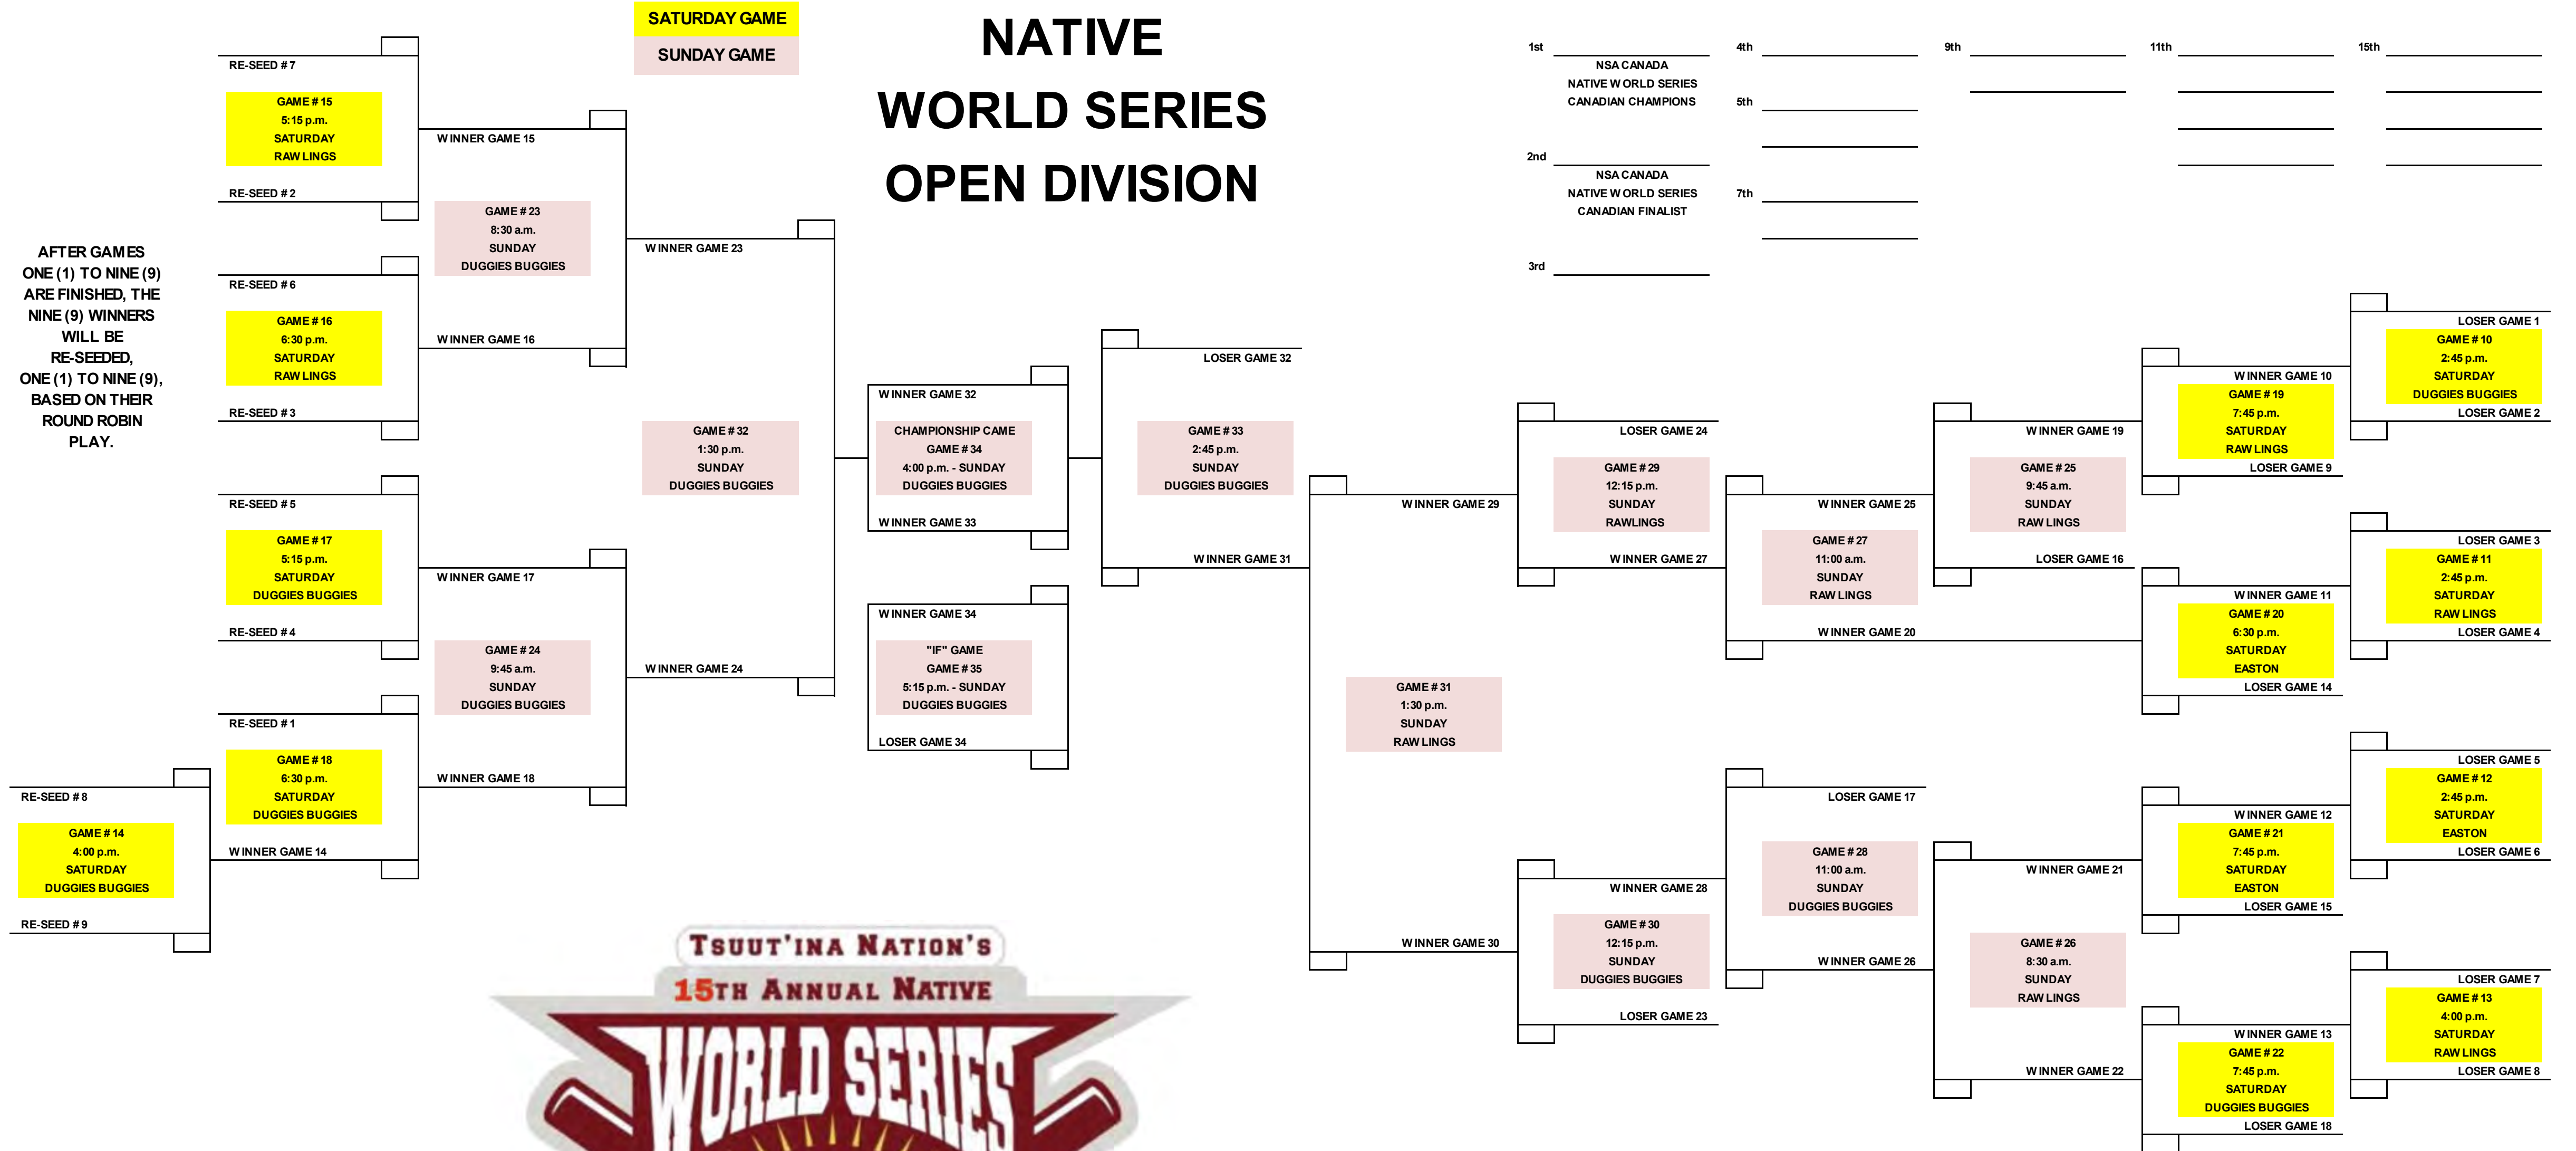

DELTA 1	GAME # 1 11:00 a.m. SATURDAY MY TEAM GEAR	ECHO 2
ECHO 1	GAME # 2 11:00 a.m. SATURDAY EASTON	DELTA 2
FOXTROT 1	GAME # 3 12:15 p.m. SATURDAY PEPSI	GOLF 2
GOLF 1	GAME # 4 12:15 p.m. SATURDAY DUGGIES BUGGIES	FOXTROT 2
HOTEL 1	GAME # 5 12:15 p.m. SATURDAY RAW LINGS	INDIA 2
INDIA 1	GAME # 6 1:30 p.m. SATURDAY RAW LINGS	HOTEL 2
JULIETTE 1	GAME # 7 1:30 p.m. SATURDAY PEPSI	KILO 2
KILO 1	GAME # 8 1:30 p.m. SATURDAY DUGGIES BUGGIES	LIMA 2
LIMA 1	GAME # 9 1:30 p.m. SATURDAY EASTON	JULIETTE 2

AFTER GAMES ONE (1) TO NINE (9) ARE FINISHED, THE NINE (9) WINNERS WILL BE RE-SEED, ONE (1) TO NINE (9), BASED ON THEIR ROUND ROBIN PLAY.

1st	NSA CANADA NATIVE WORLD SERIES CANADIAN CHAMPIONS	4th		9th		11th		15th	
2nd	NSA CANADA NATIVE WORLD SERIES CANADIAN FINALIST	5th		6th		7th			
3rd									