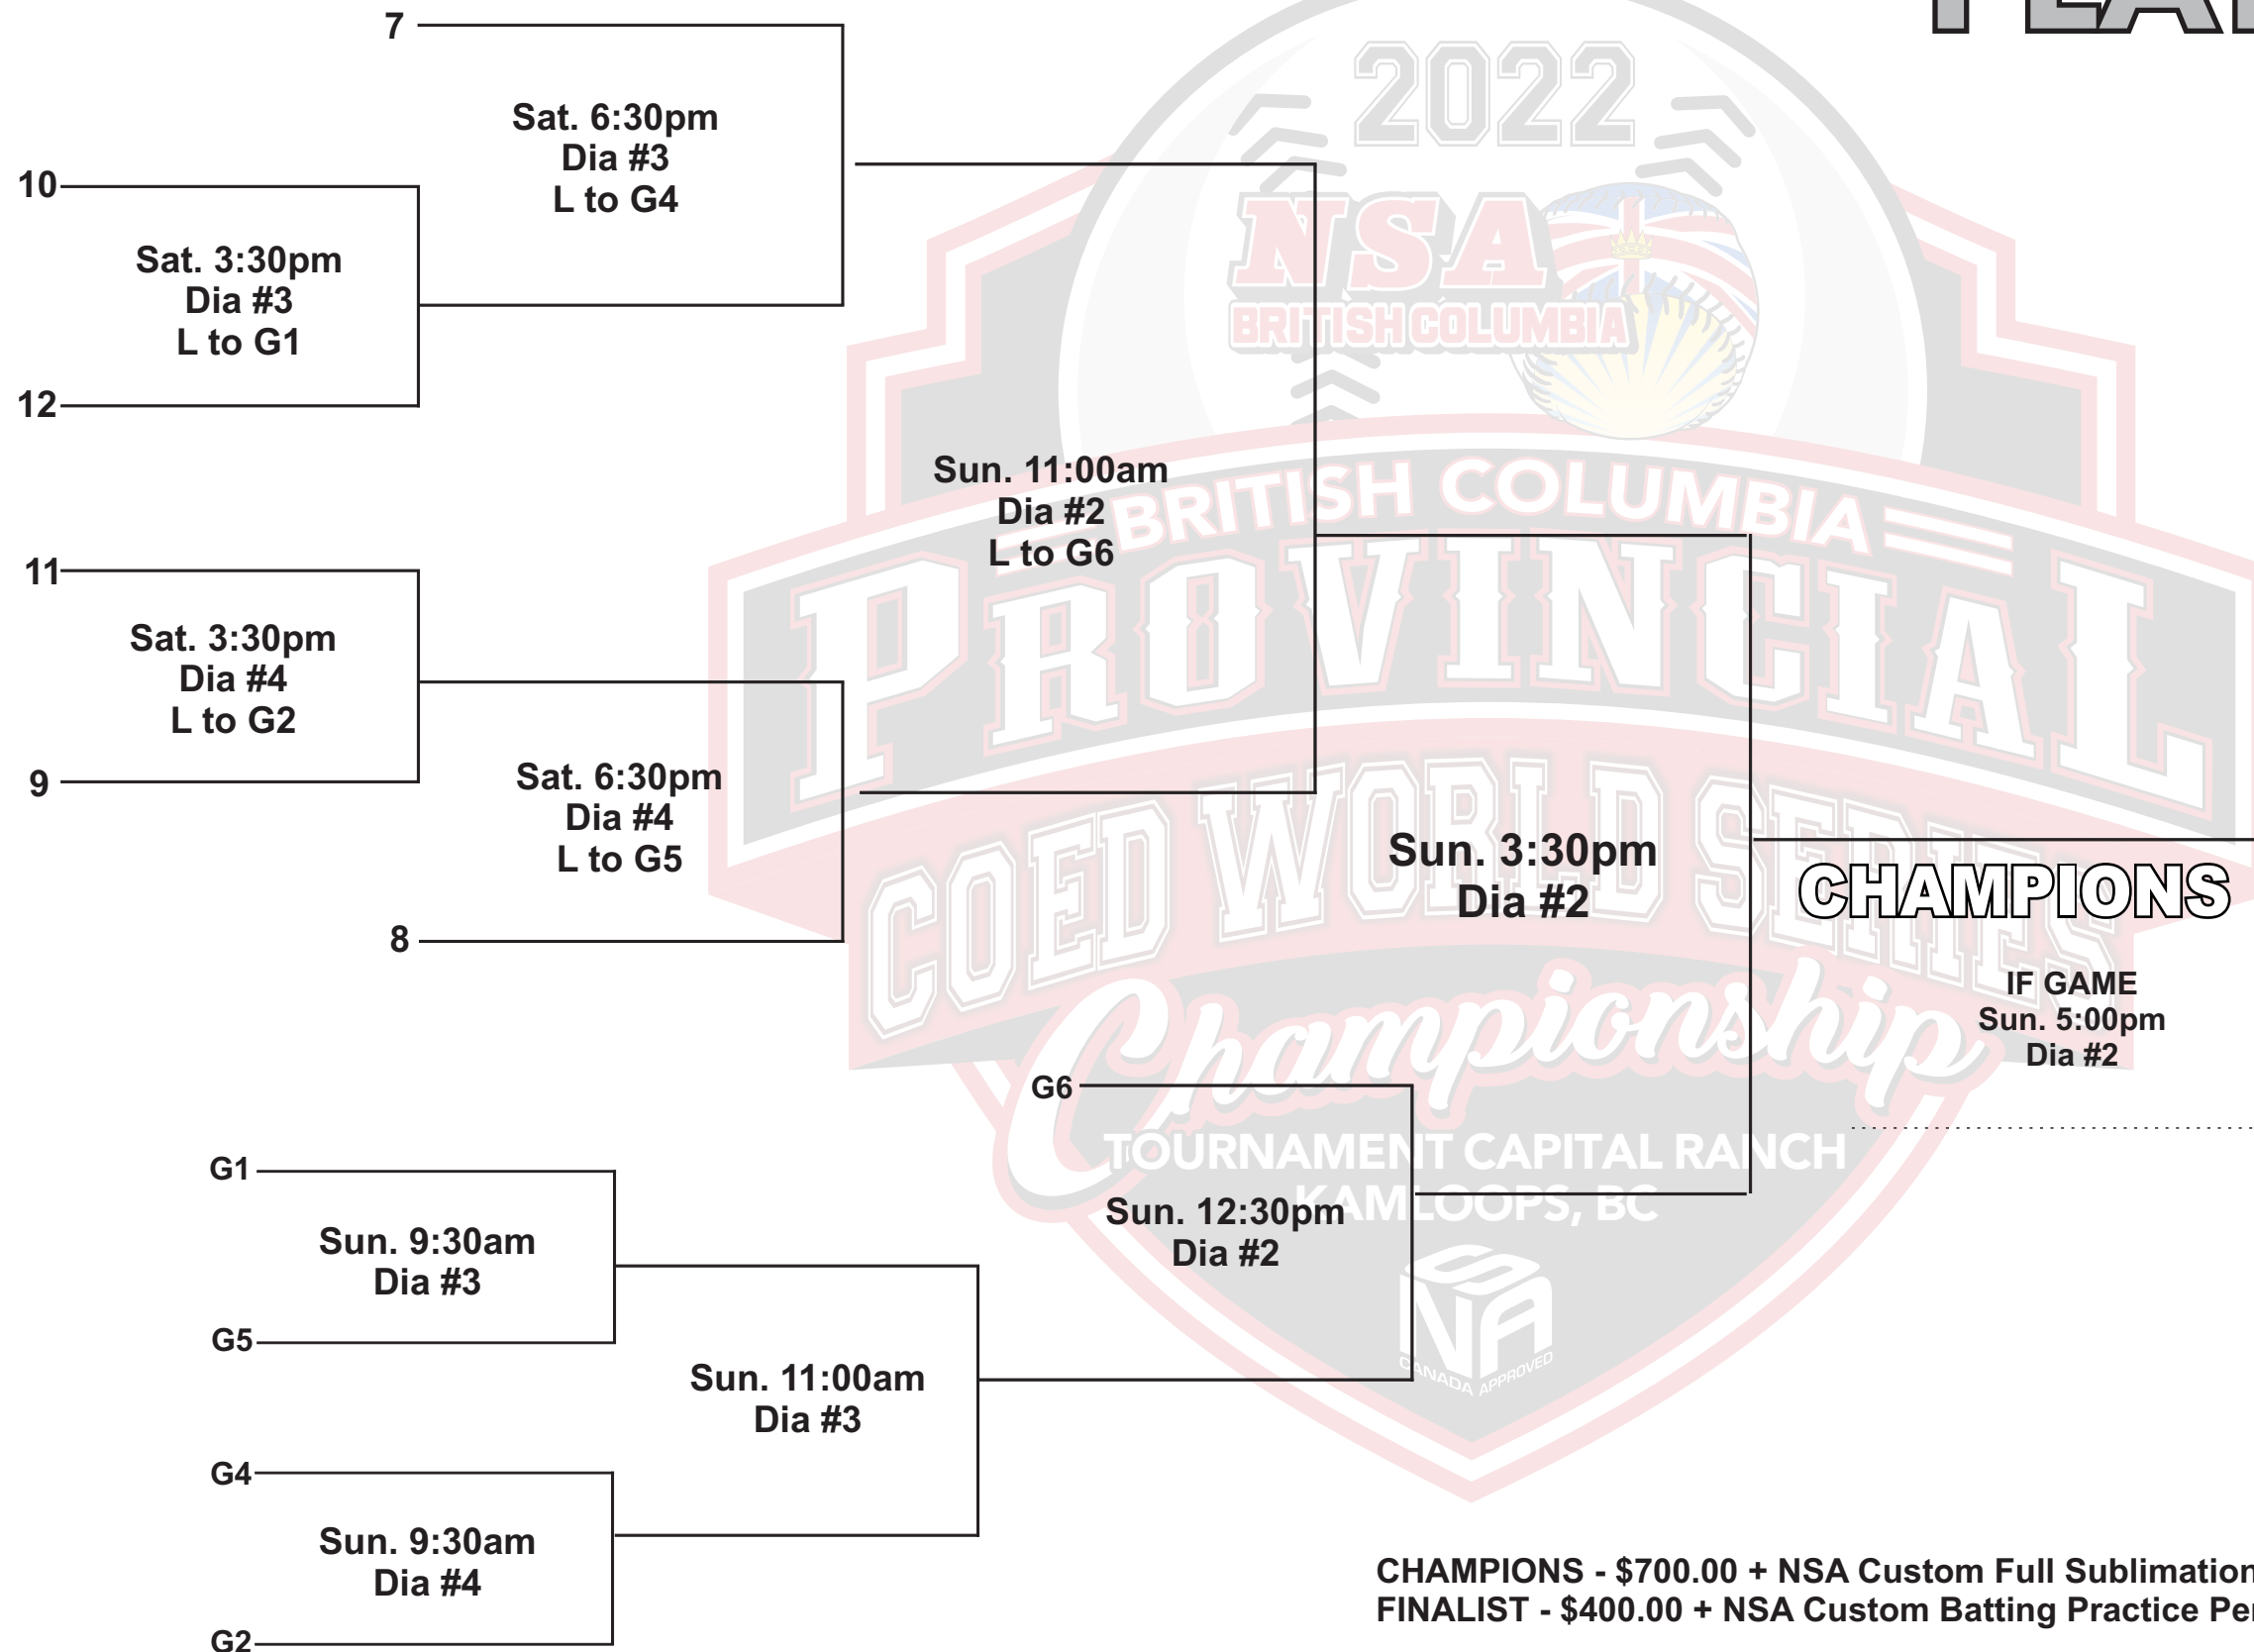

BC CO-ED PROVINCIALS PLAYOFFS 2022