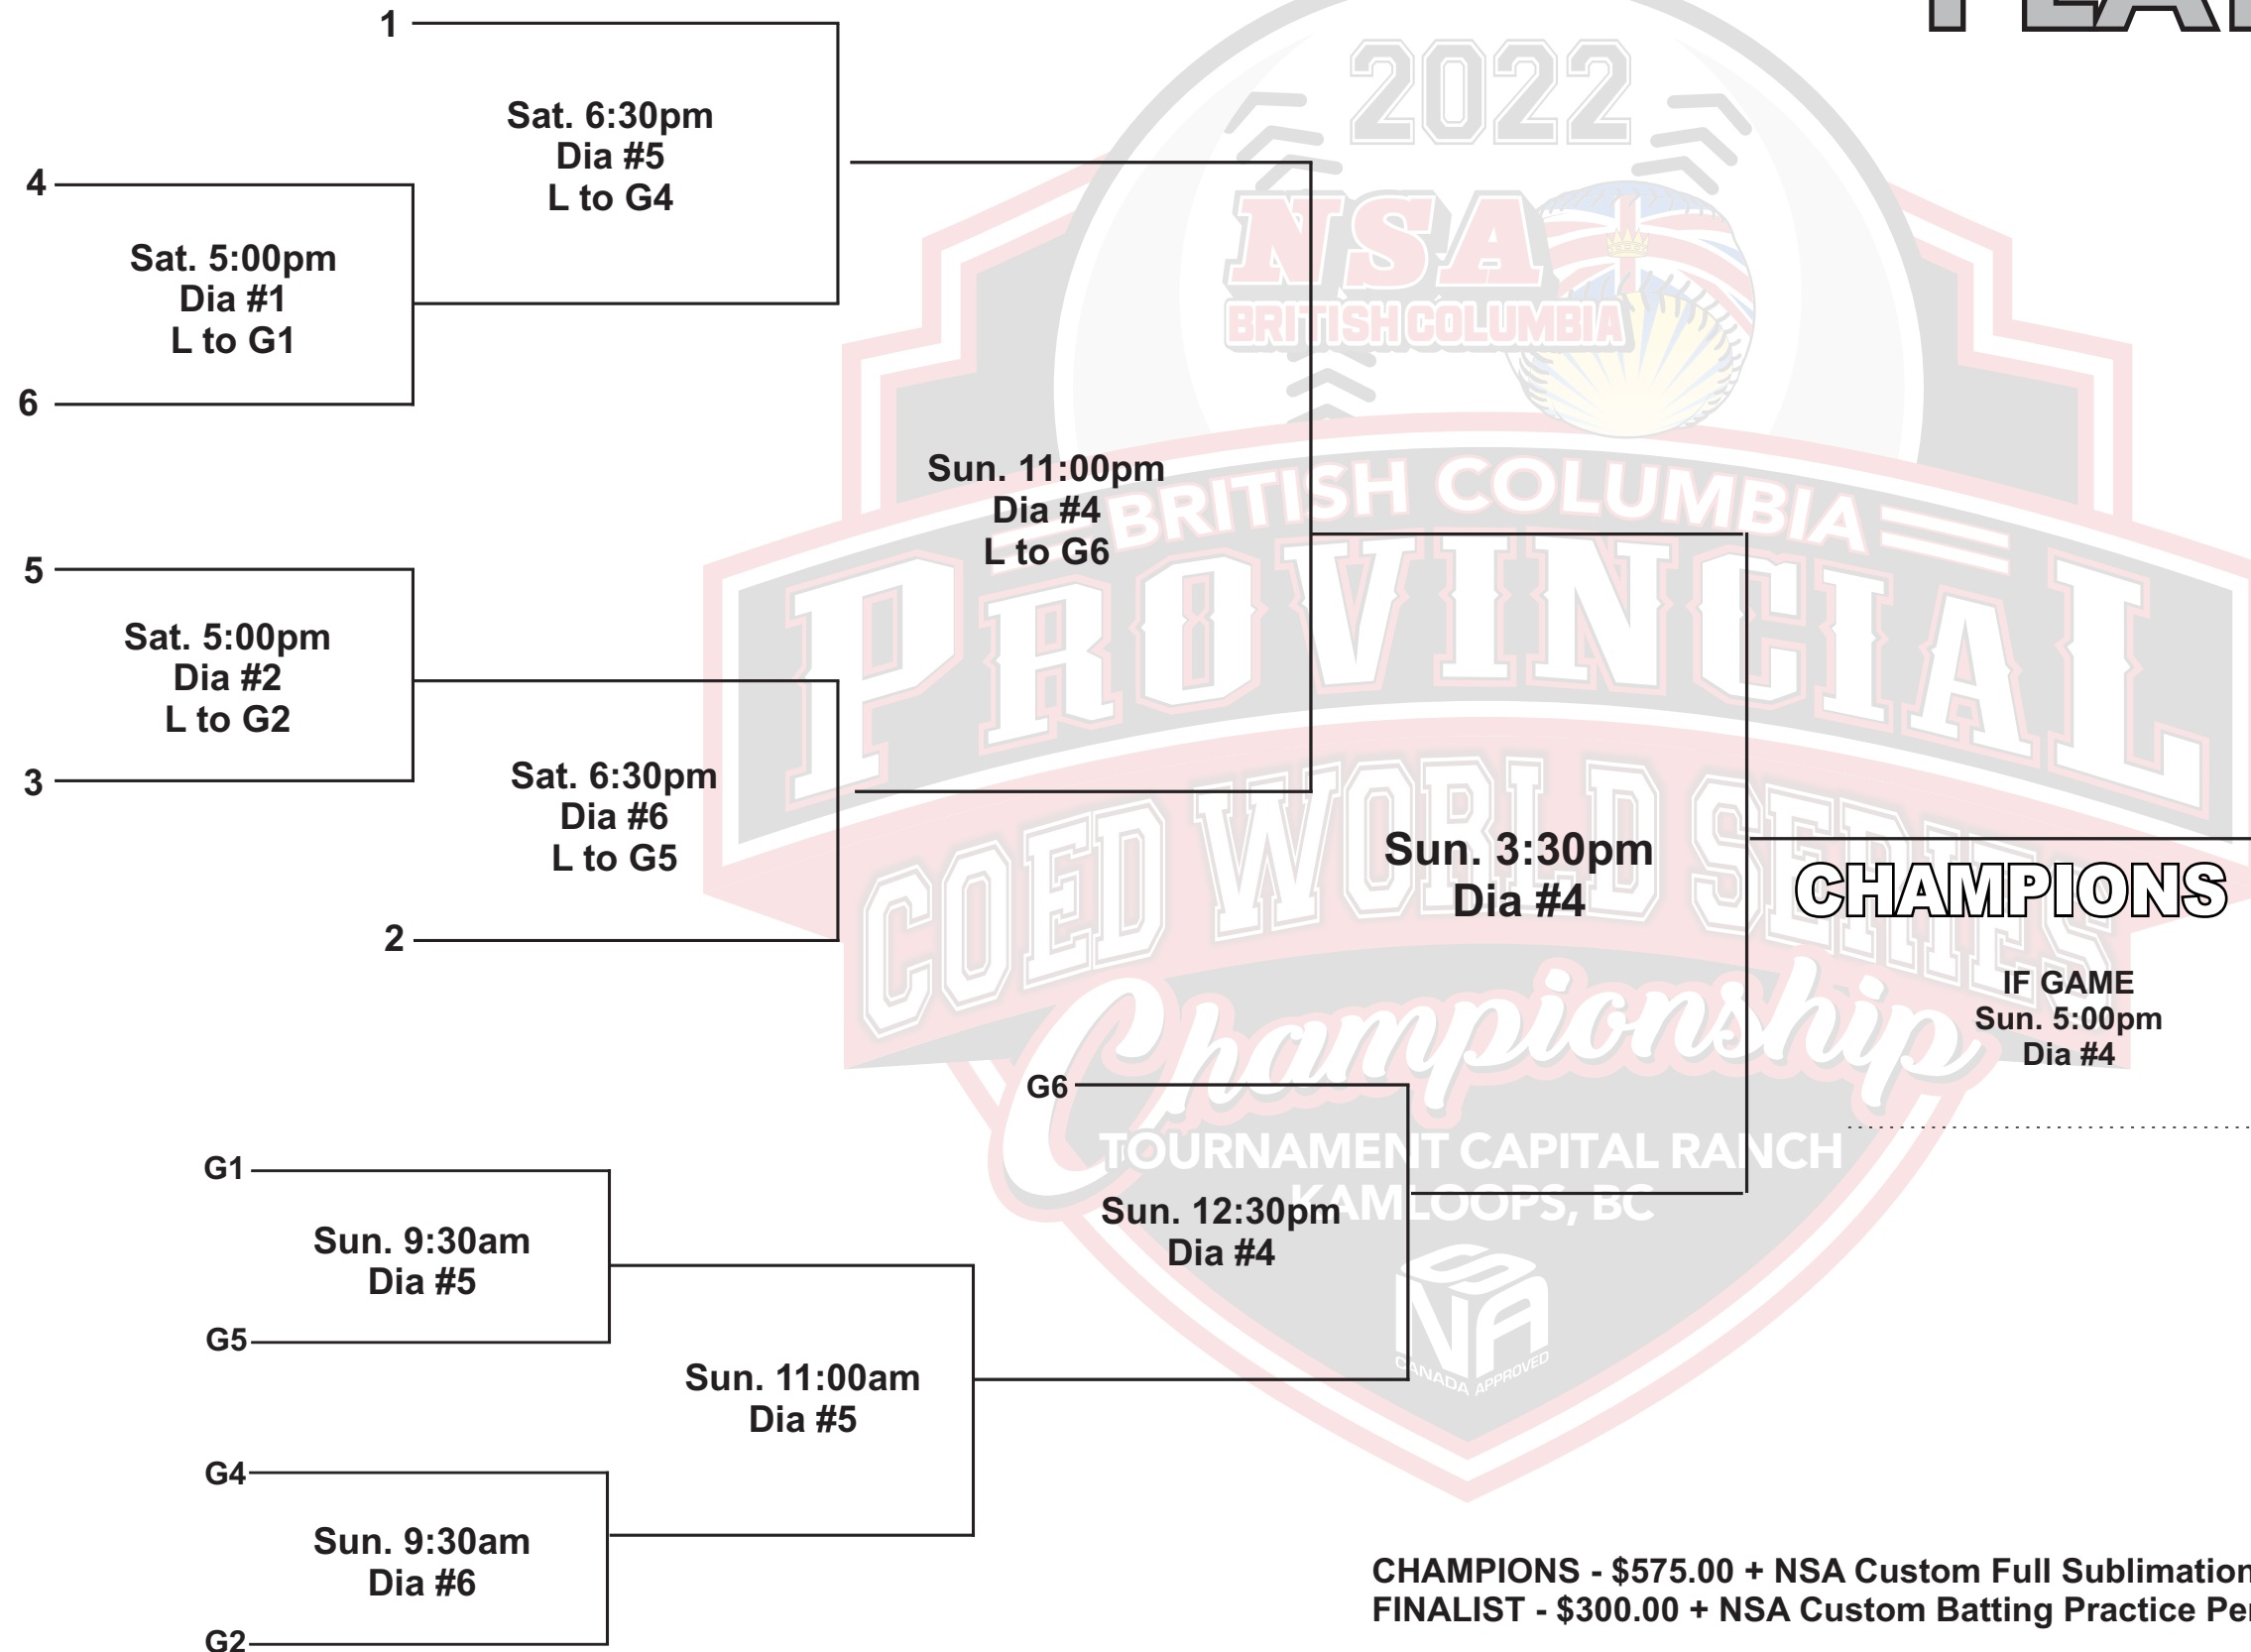

BC CO-ED PROVINCIALS PLAYOFFS 2022