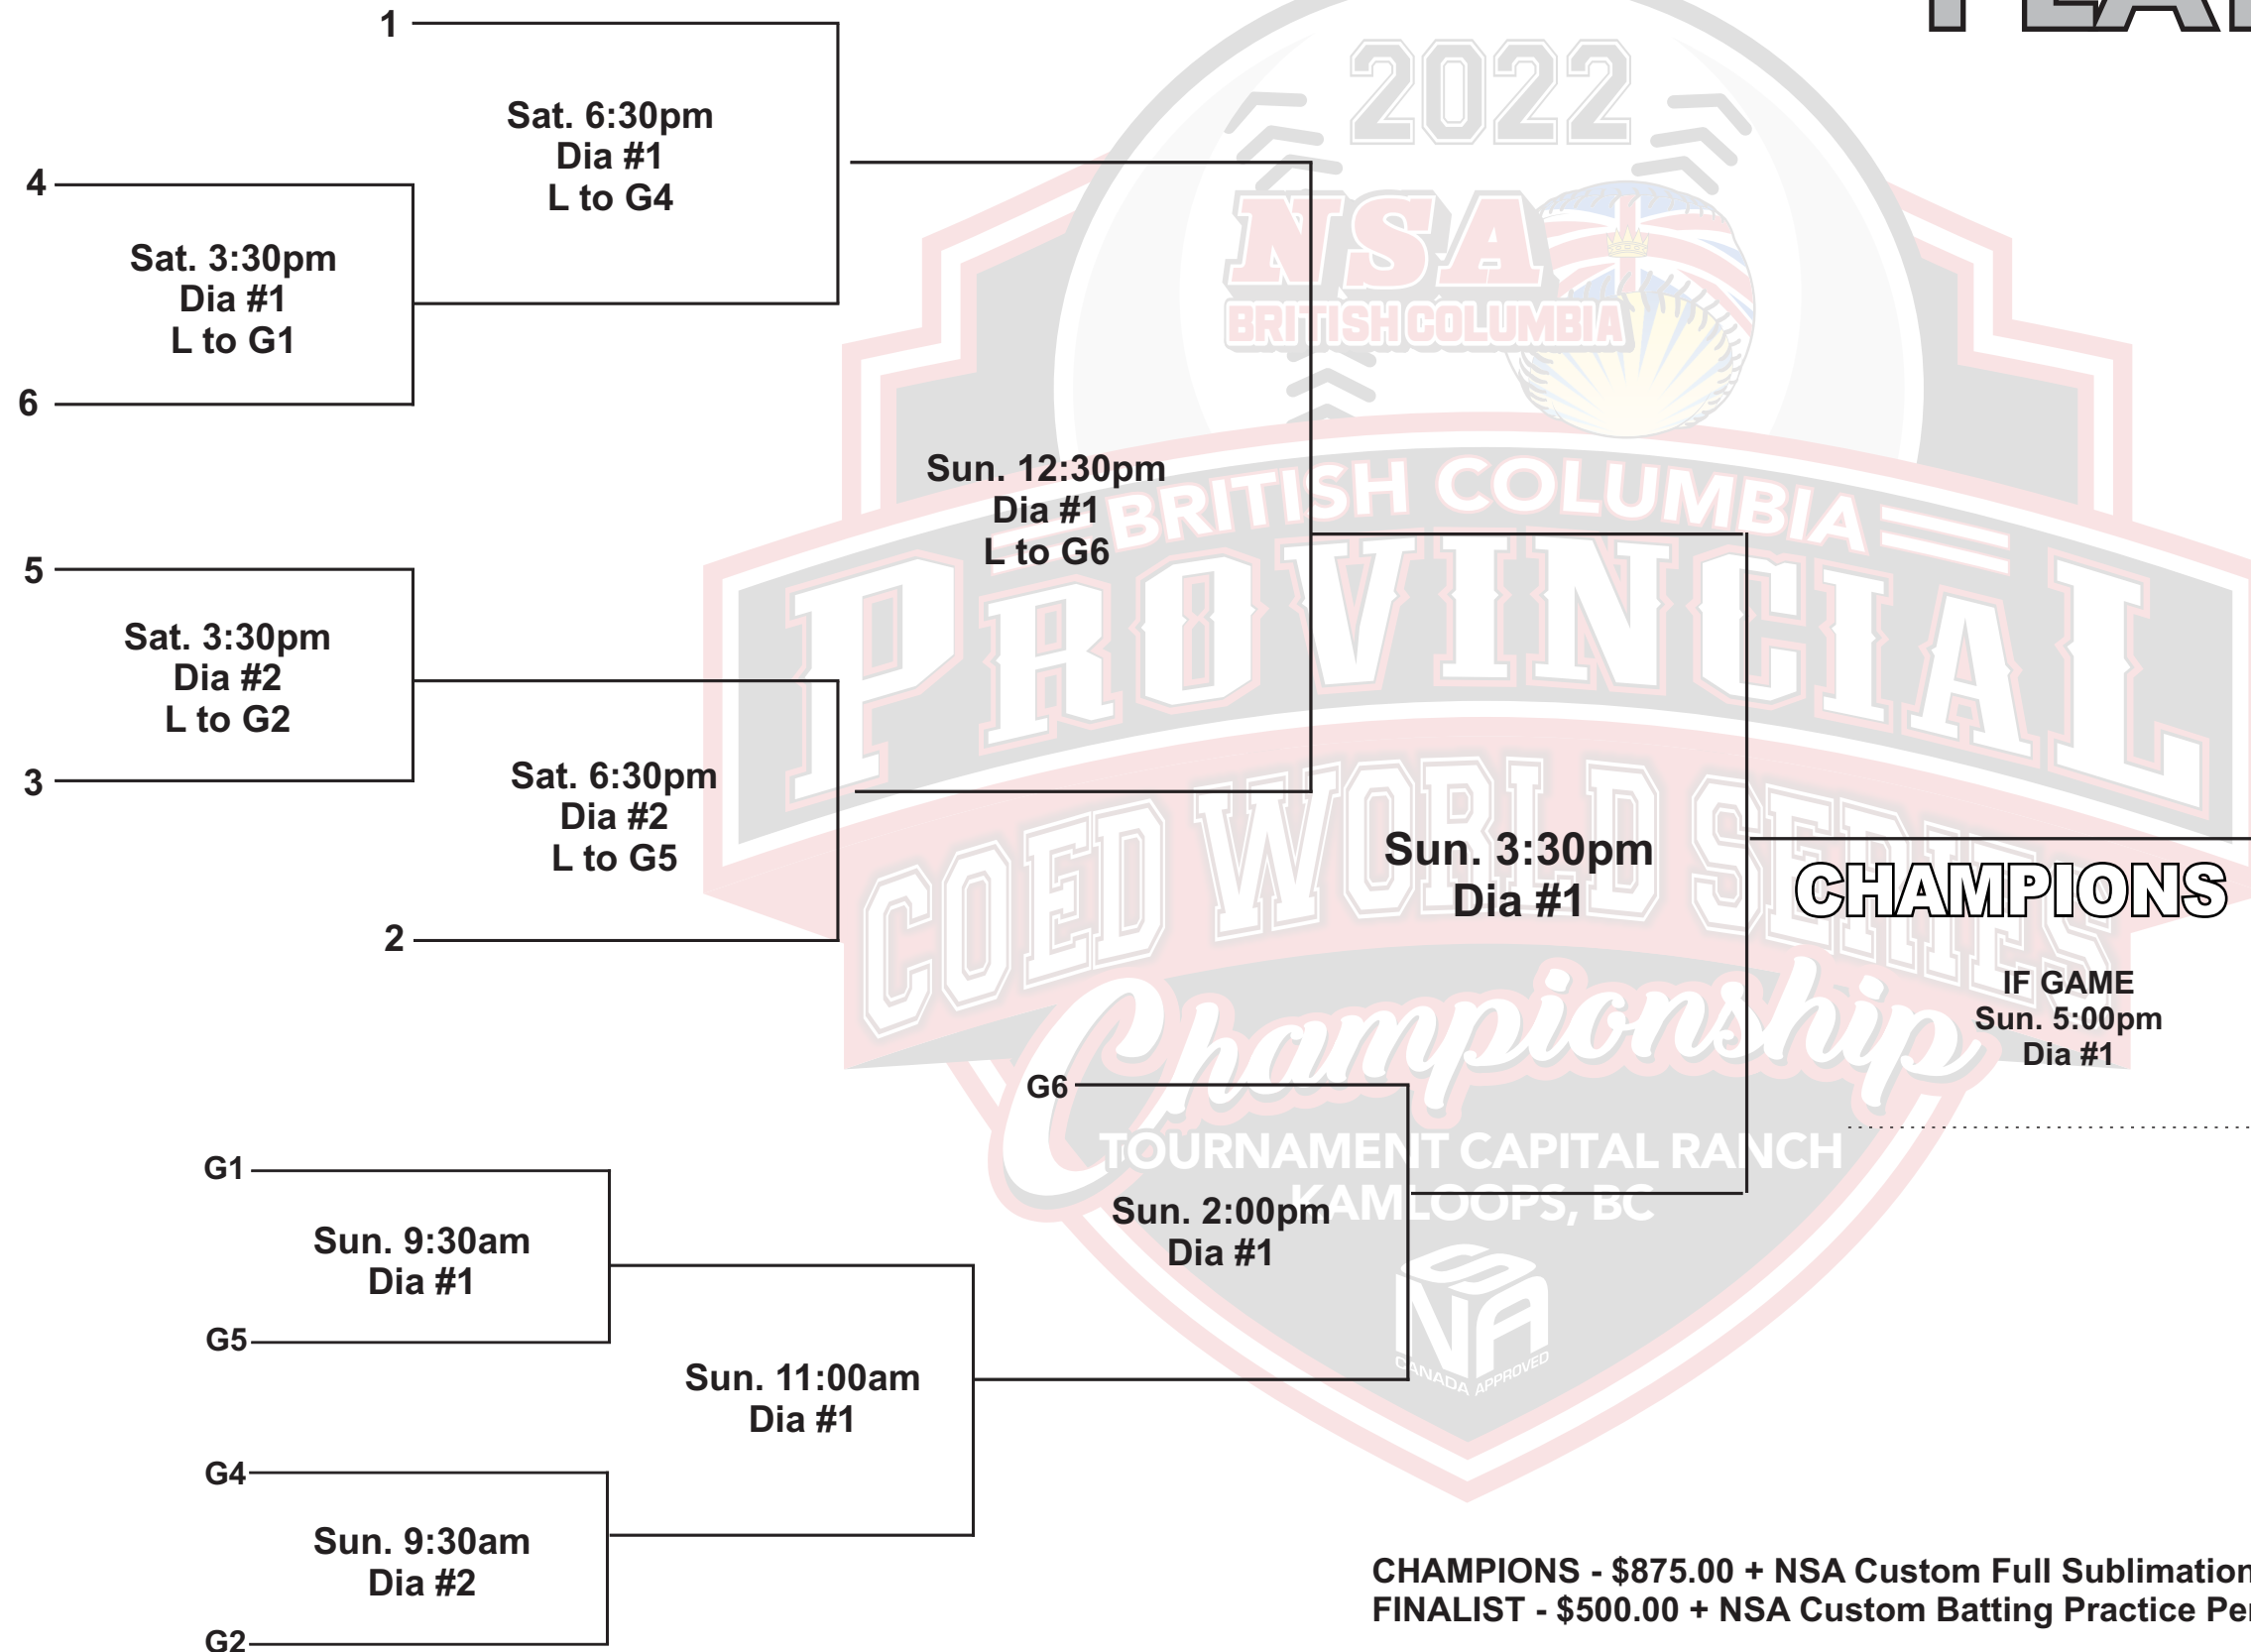

BC CO-ED PROVINCIALS PLAYOFFS 2022

**CO-ED
COMP**

SINCE **GW** 1990
LIGHT
SLO-PITCH

CHAMPIONS - \$875.00 + NSA Custom Full Sublimation Hoodies
FINALIST - \$500.00 + NSA Custom Batting Practice Performance Hoodies