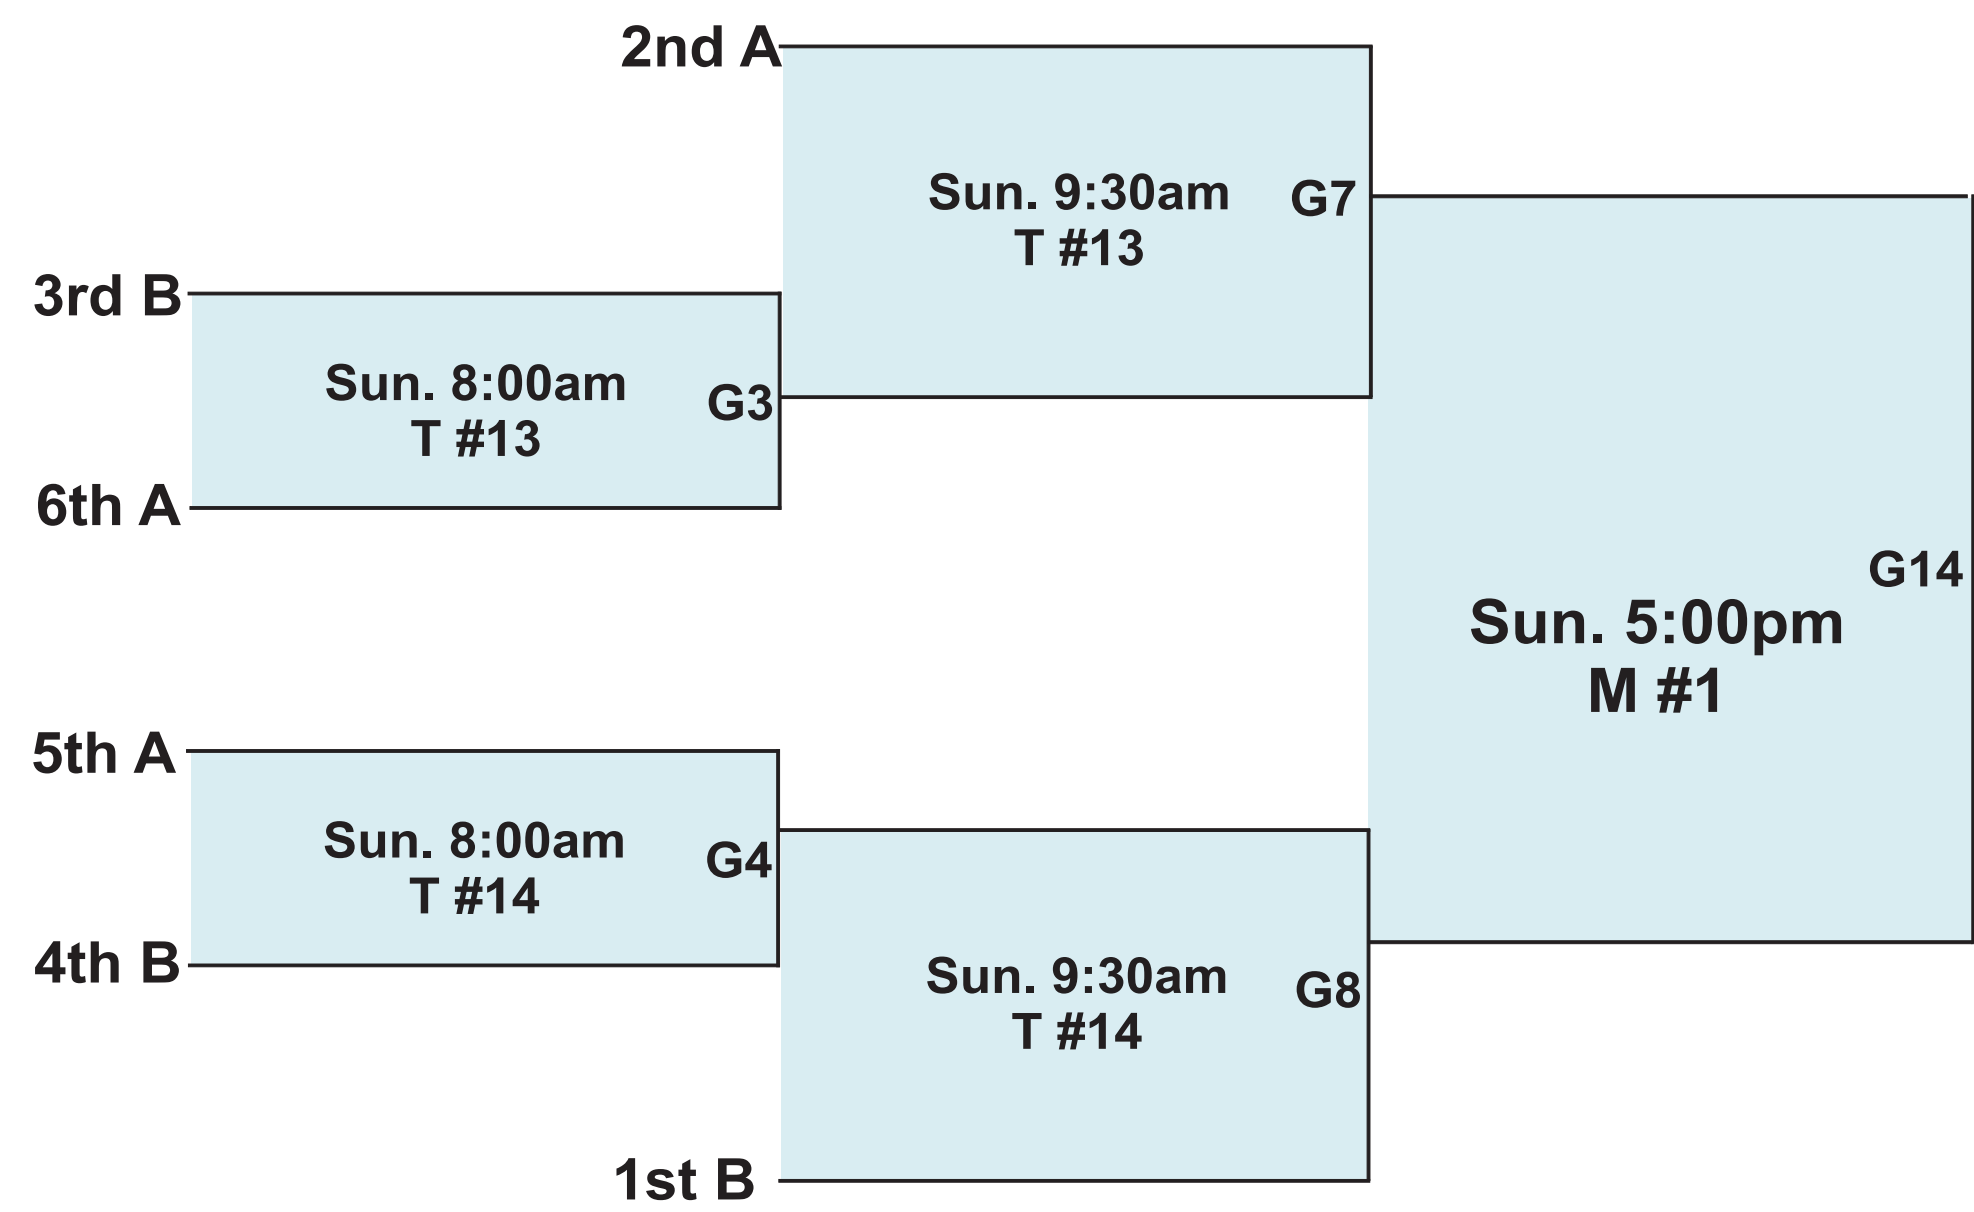

NSA CANADA WOMEN'S CANADIAN WORLD SERIES WOMEN'S E

SATURDAY
SUNDAY
MONDAY

- 1st _____ NSA CANADA WORLD SERIES CANADIAN CHAMPIONS - \$1000.00
- 2nd _____ NSA CANADA WORLD SERIES CANADIAN FINALIST - \$650.00
- 3rd _____
- 4th _____
- 5th _____
- 6th _____
- 7th _____
- 8th _____
- 9th _____
- 10th _____
- 11th _____
- 12th _____