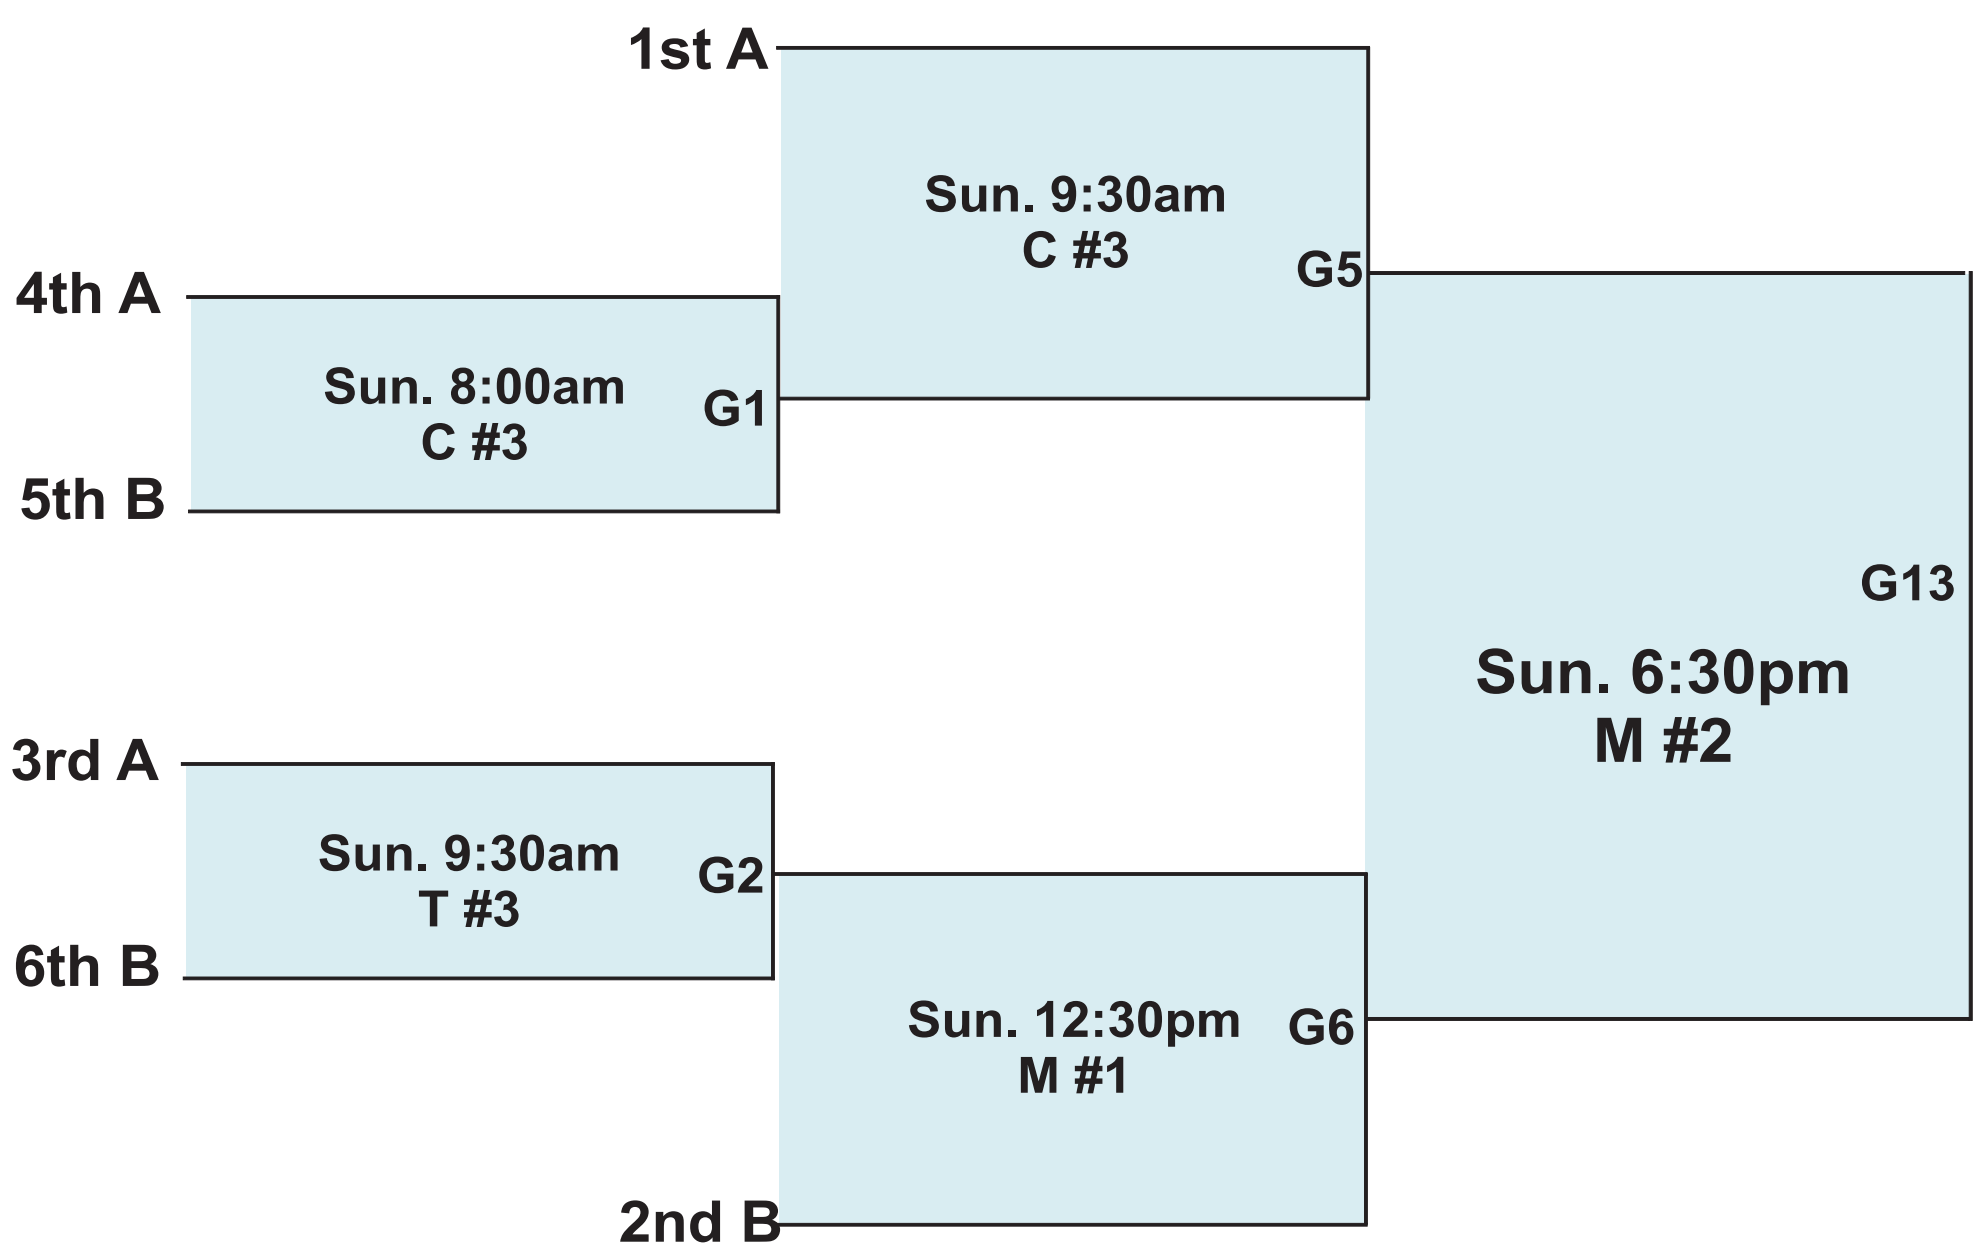

NSA CANADA WOMEN'S CANADIAN WORLD SERIES WOMEN'S E

SATURDAY
SUNDAY
MONDAY

- 1st _____ NSA CANADA WORLD SERIES CANADIAN CHAMPIONS - \$1000.00
- 2nd _____ NSA CANADA WORLD SERIES CANADIAN FINALIST - \$650.00
- 3rd _____
- 4th _____
- 5th _____
- 6th _____
- 7th _____
- 8th _____
- 9th _____
- 10th _____
- 11th _____
- 12th _____