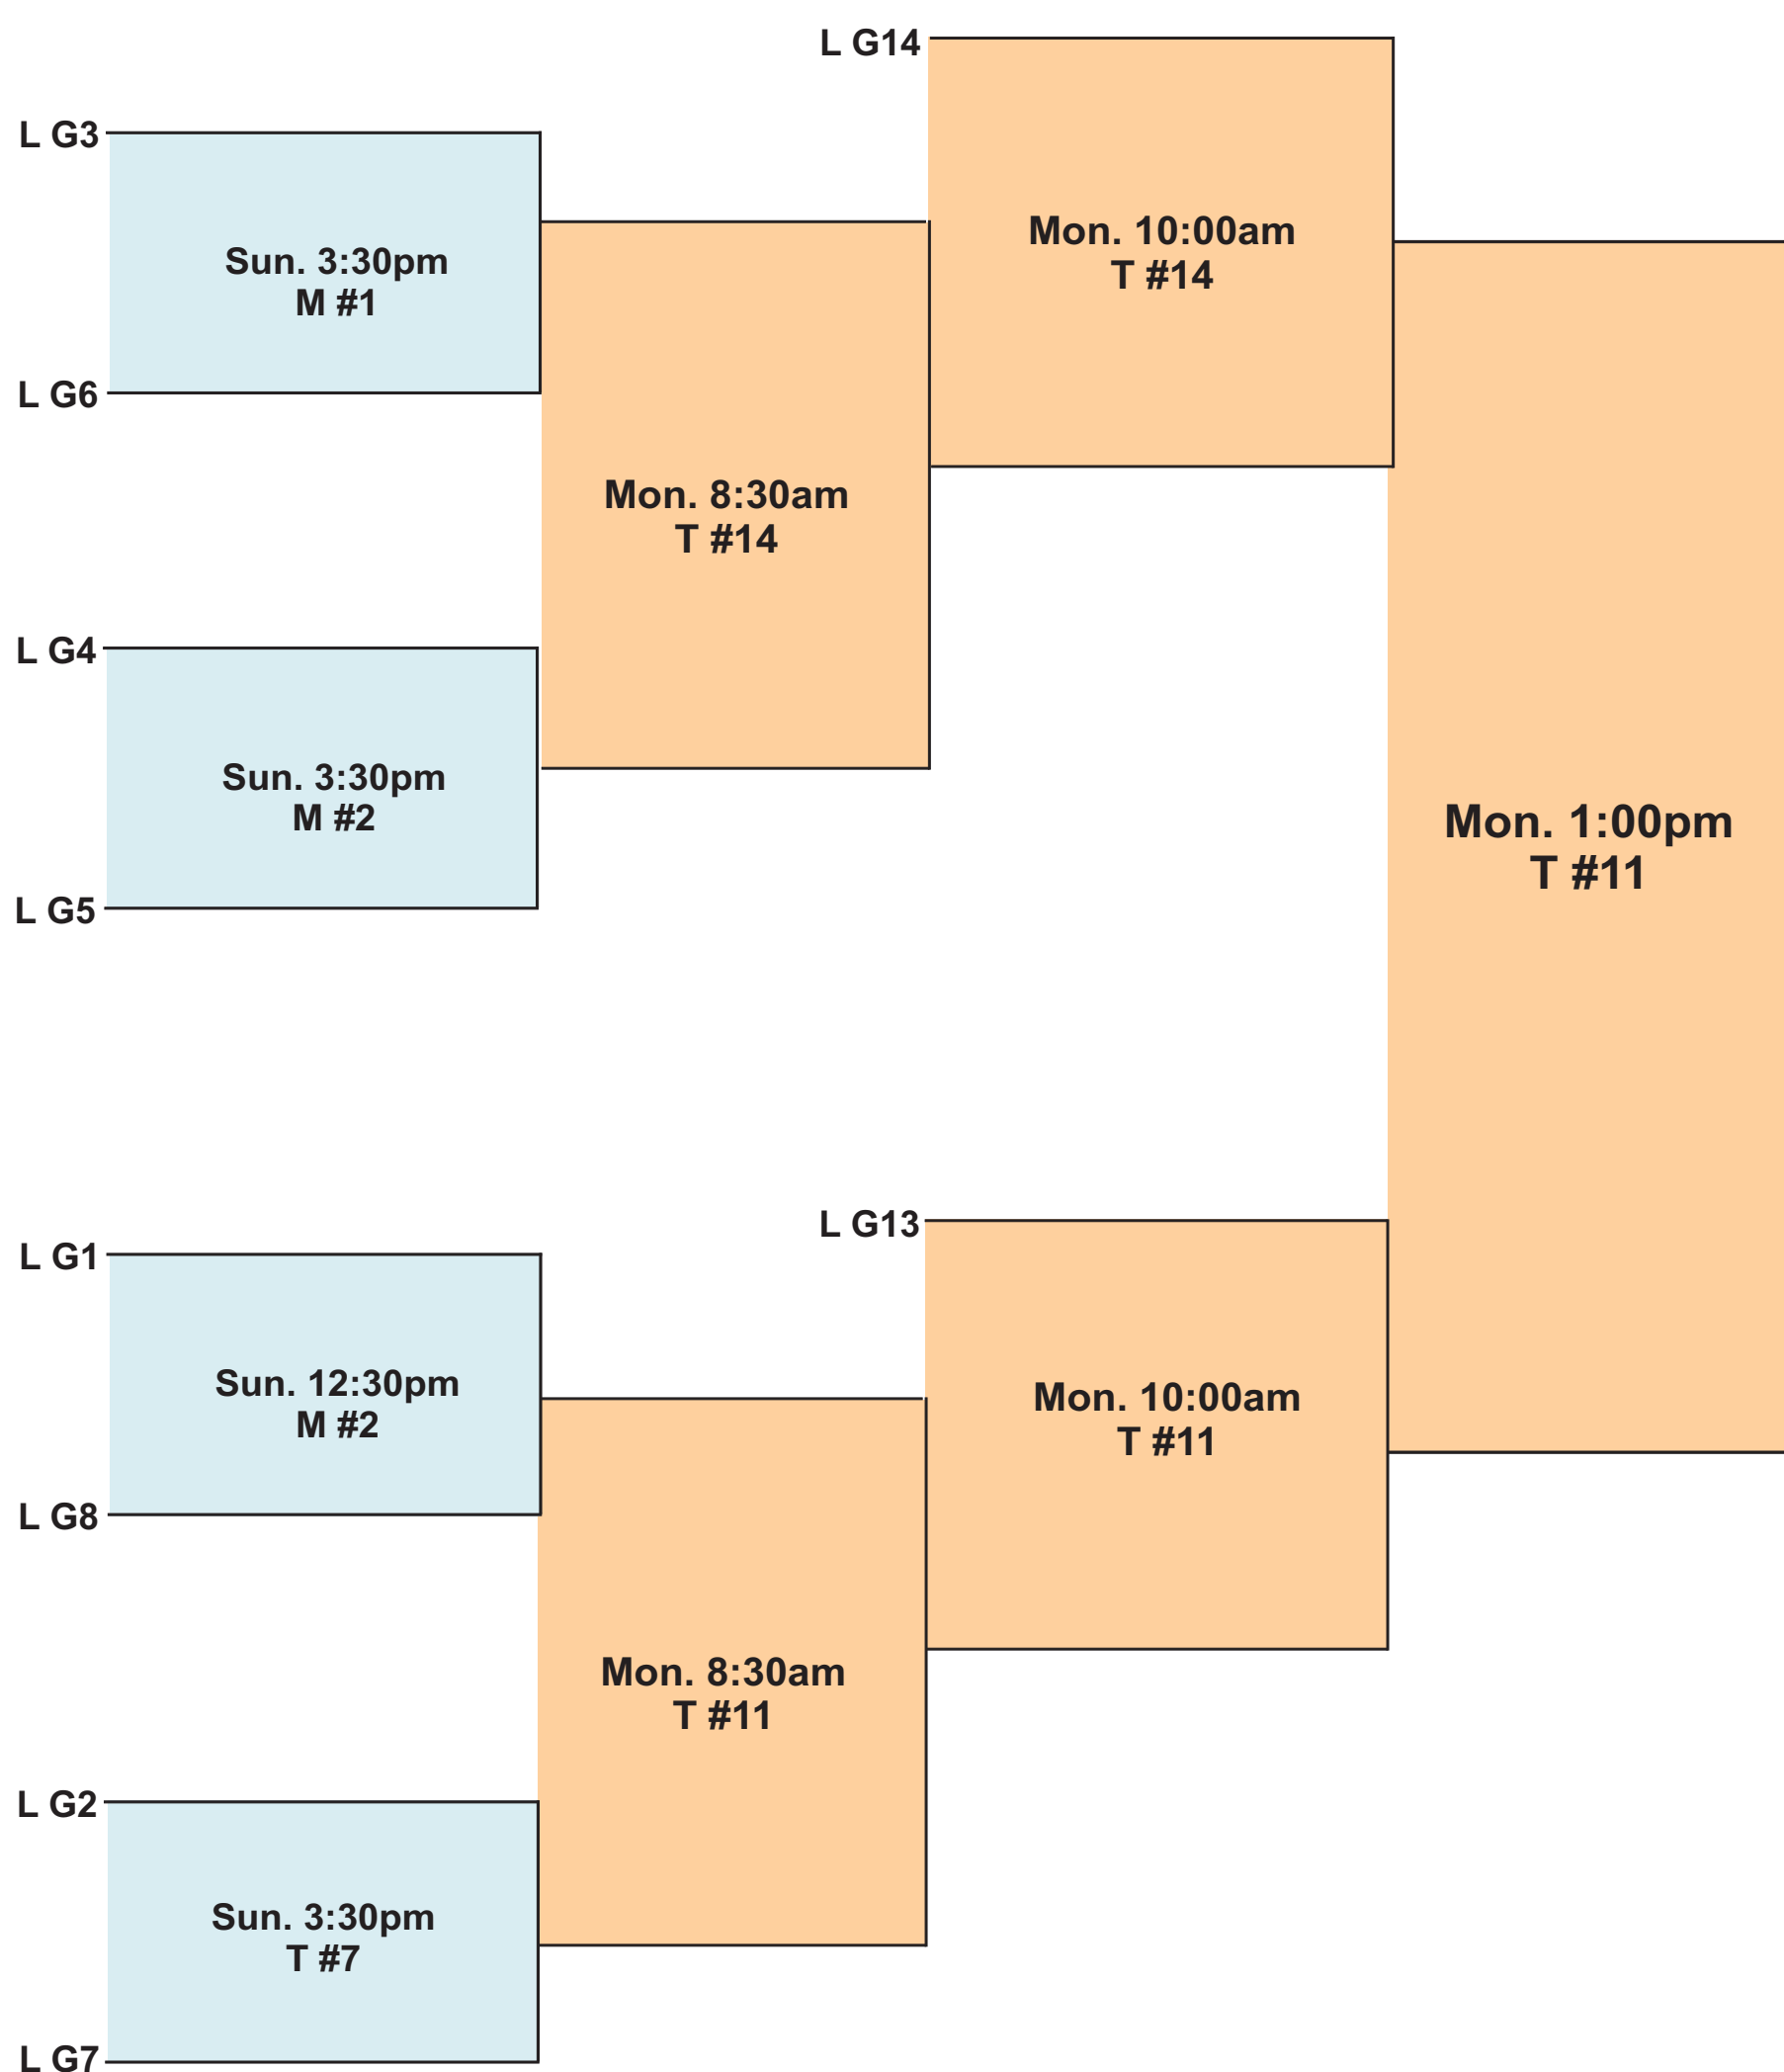

NSA CANADA WOMEN'S CANADIAN WORLD SERIES WOMEN'S E

SATURDAY
SUNDAY
MONDAY

- 1st _____ NSA CANADA WORLD SERIES CANADIAN CHAMPIONS - \$1000.00
- 2nd _____ NSA CANADA WORLD SERIES CANADIAN FINALIST - \$650.00
- 3rd _____
- 4th _____
- 5th _____
- 6th _____
- 7th _____
- 8th _____
- 9th _____
- 10th _____
- 11th _____
- 12th _____