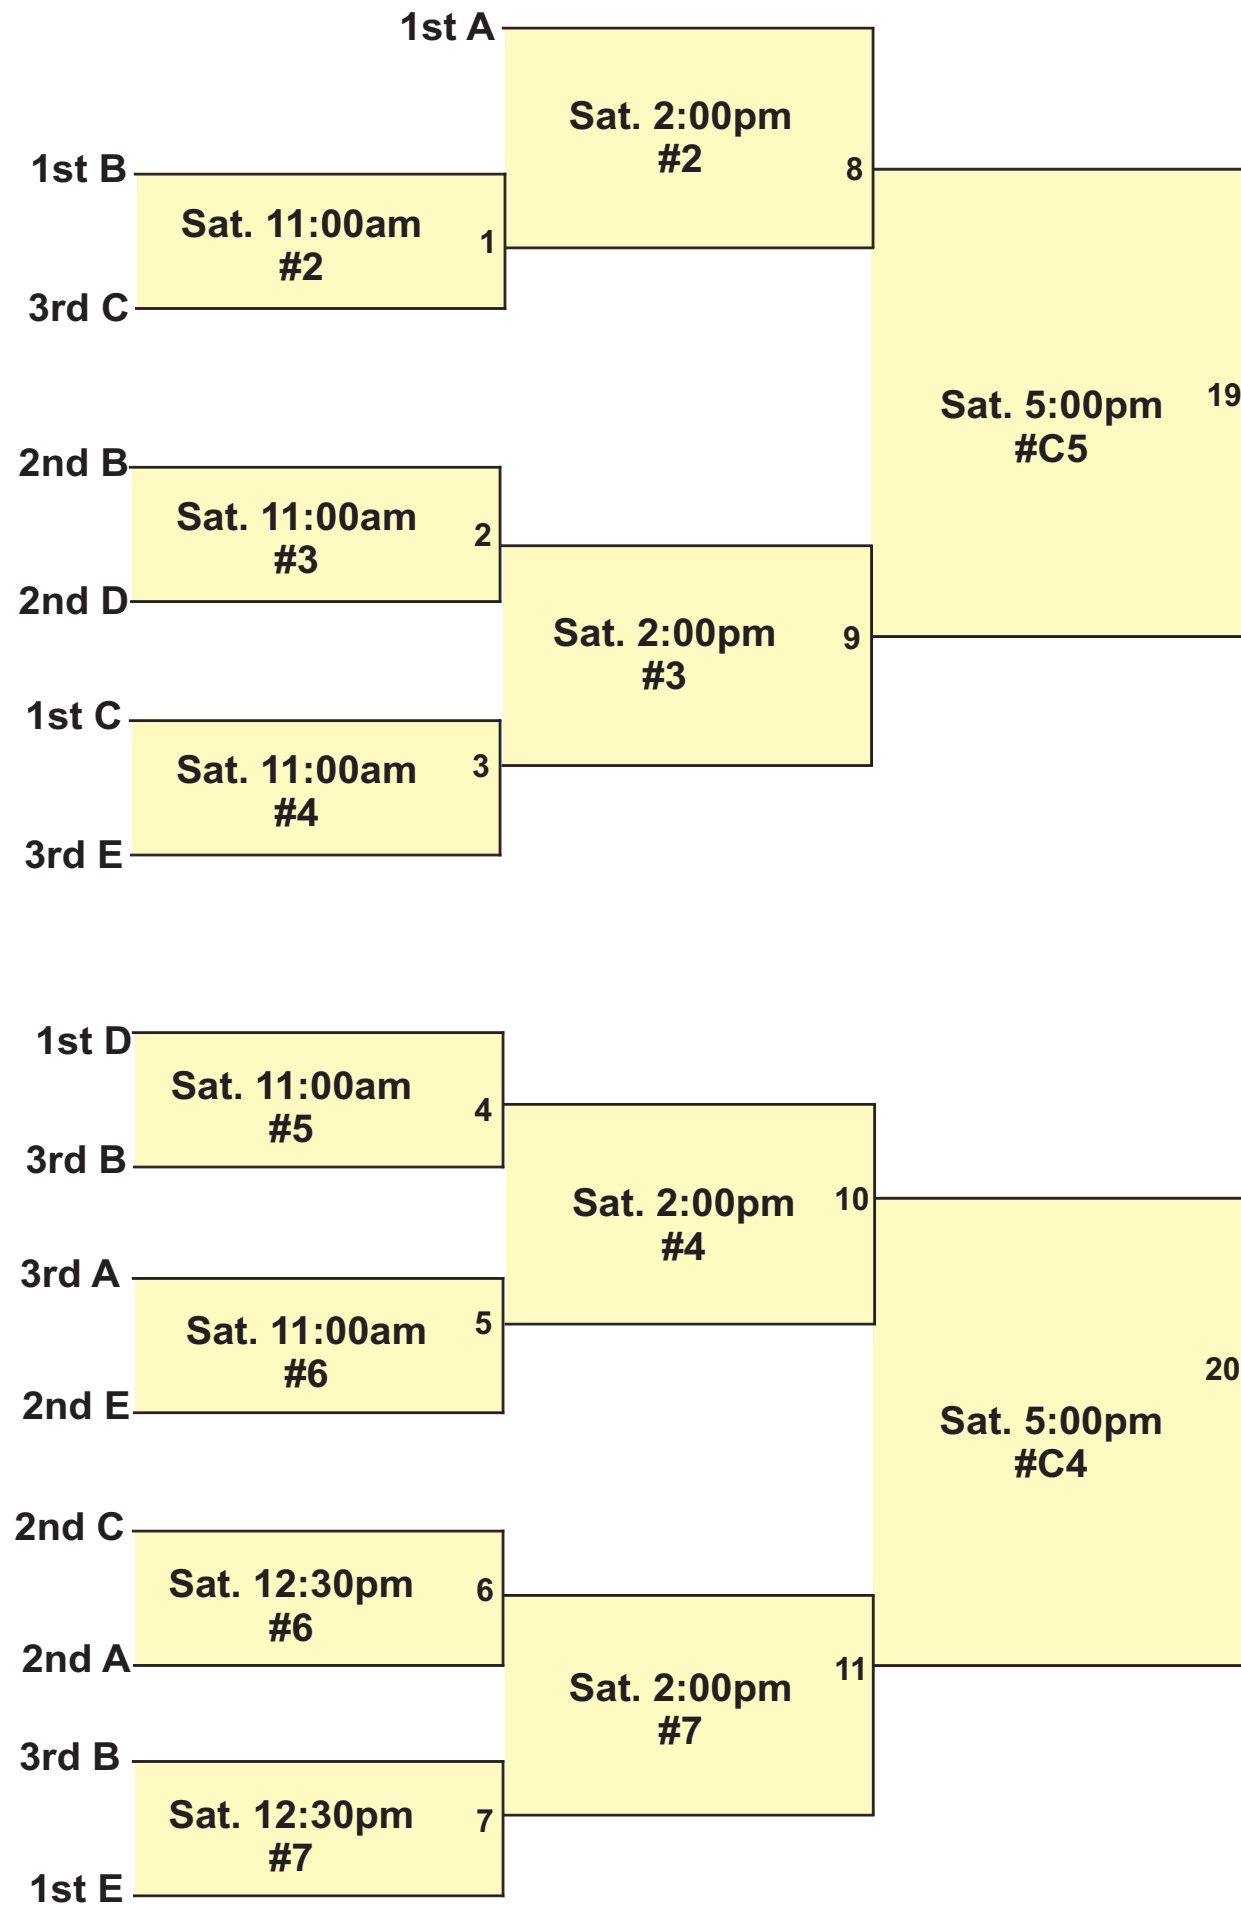

## CO-ED INT

SATURDAY
SUNDAY

PYUR  
vodka soda

IF GAME  
Sun. 5:00pm  
#12

L G25  
Sun. 2:00pm  
#12

Sun. 12:30pm  
#12

L G20  
Sun. 11:00am  
#11

Sun. 9:30am  
#11

L G9  
Sun. 8:00am  
#9

L G4  
L G5  
Sat. 5:00pm  
#12

L G8  
Sun. 8:00am  
#11

L G6  
L G7  
Sat. 5:00pm  
#13

L G19  
Sun. 11:00am  
#12

Sun. 9:30am  
#12

L G1  
Sun. 8:00am  
#10

L G11