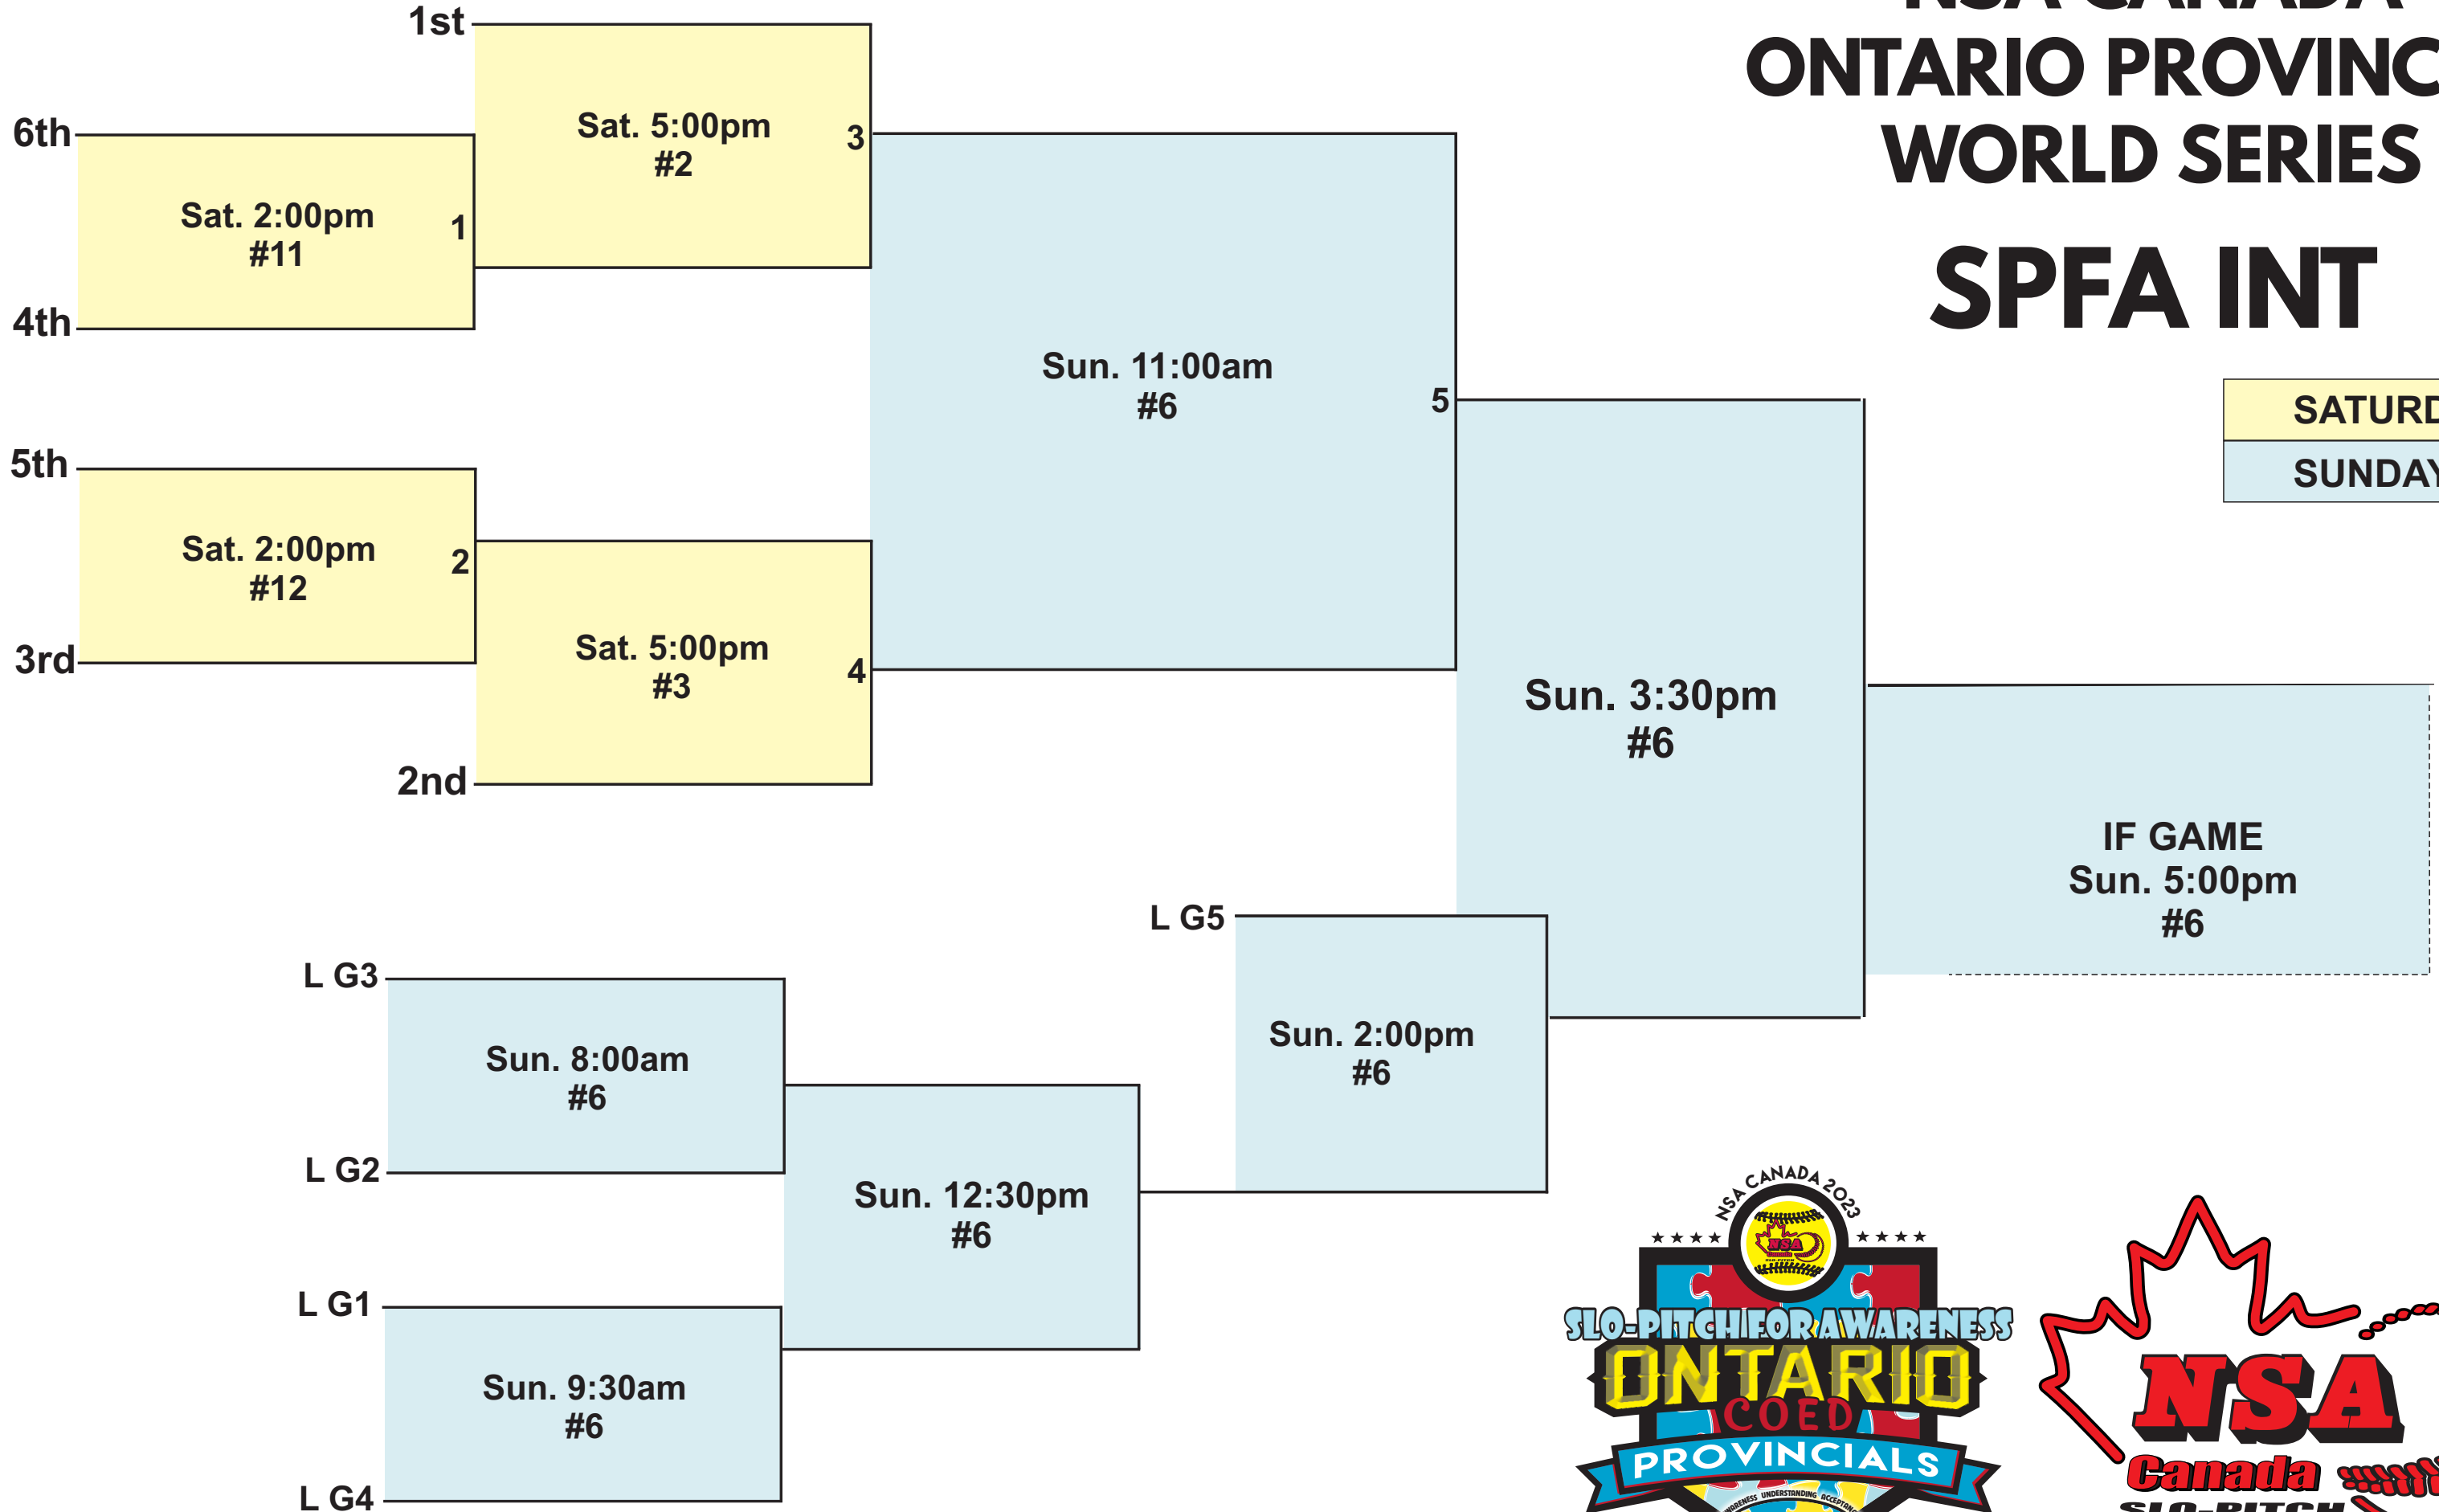

NSA CANADA ONTARIO PROVINCIAL WORLD SERIES SPFA INT

SATURDAY
SUNDAY

SPFA INT

1st _____
CUSTOM SUBLIMATED CHAMPIONSHIP HOODIES

2nd _____
CUSTOM BATTING PRACTICE PERFORMANCE HOODIES

3rd _____

4th _____

5th _____