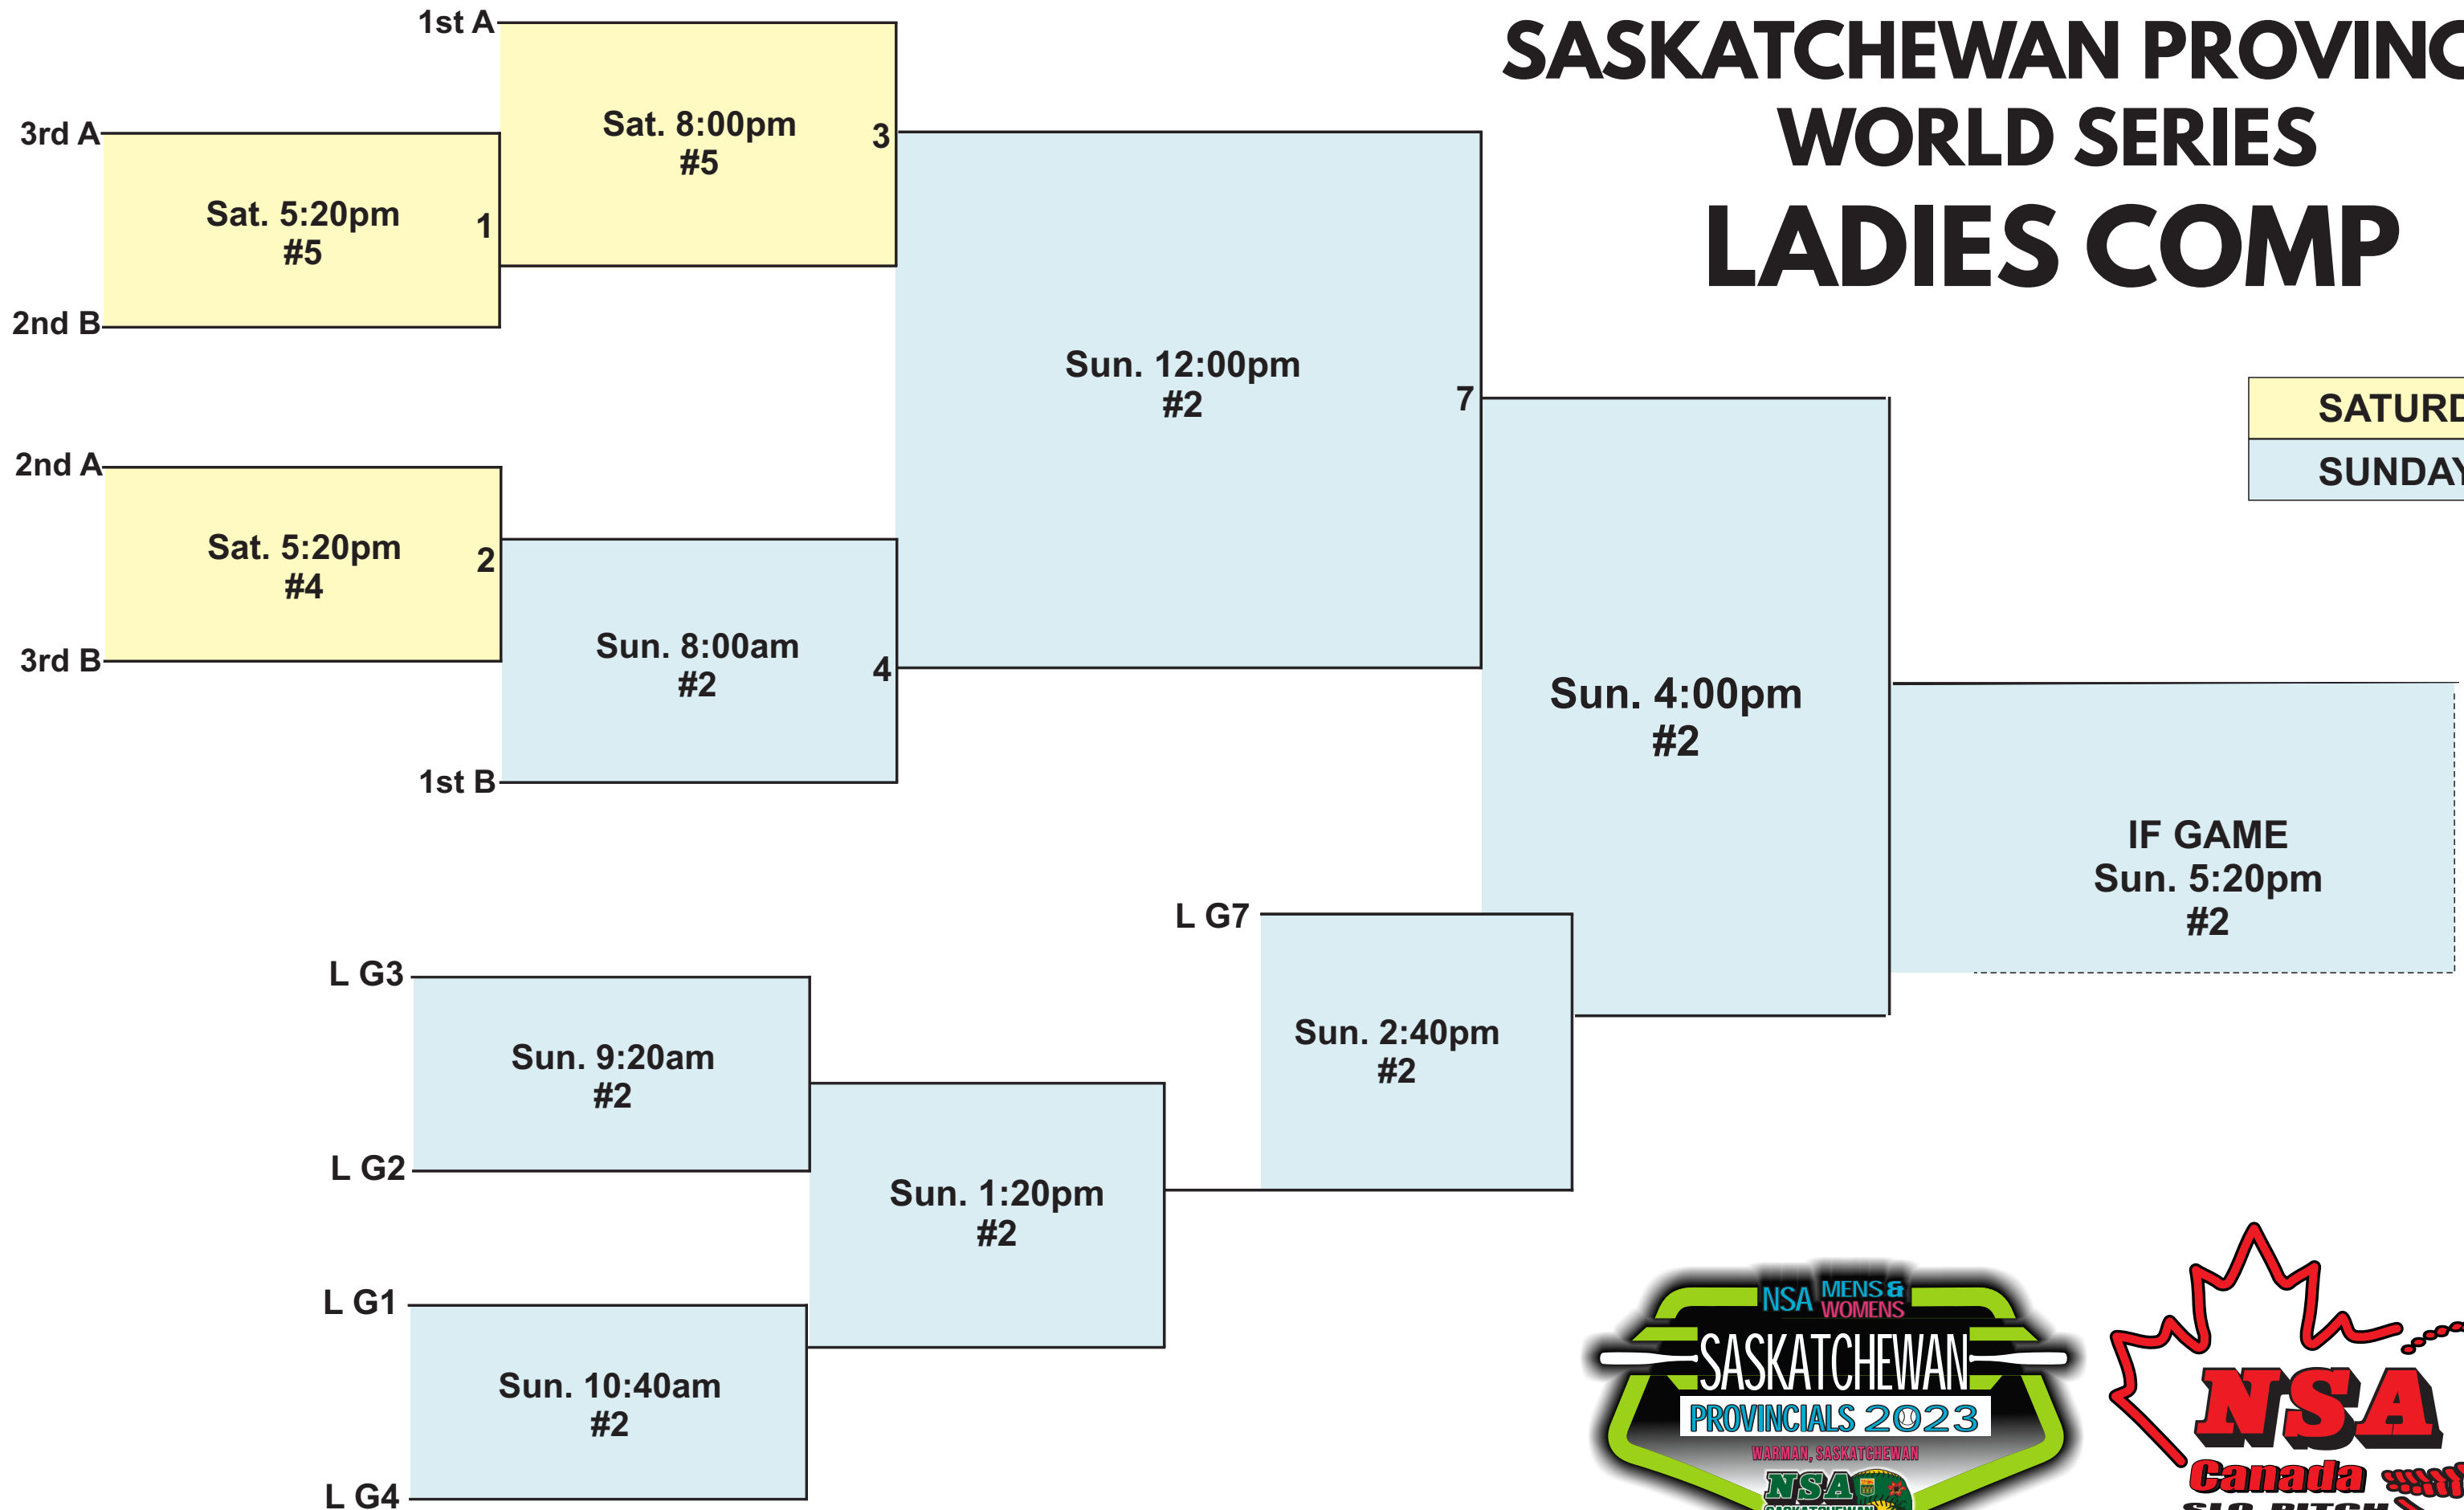

NSA CANADA SASKATCHEWAN PROVINCIAL WORLD SERIES LADIES COMP

SATURDAY
SUNDAY

LADIES COMP

1st _____
CUSTOM SUBLIMATED CHAMPIONSHIP HOODIES + \$800.00

2nd _____
CUSTOM BATTING PRACTICE PERFORMANCE HOODIES + \$350.00

3rd _____

4th _____

5th _____

6th _____