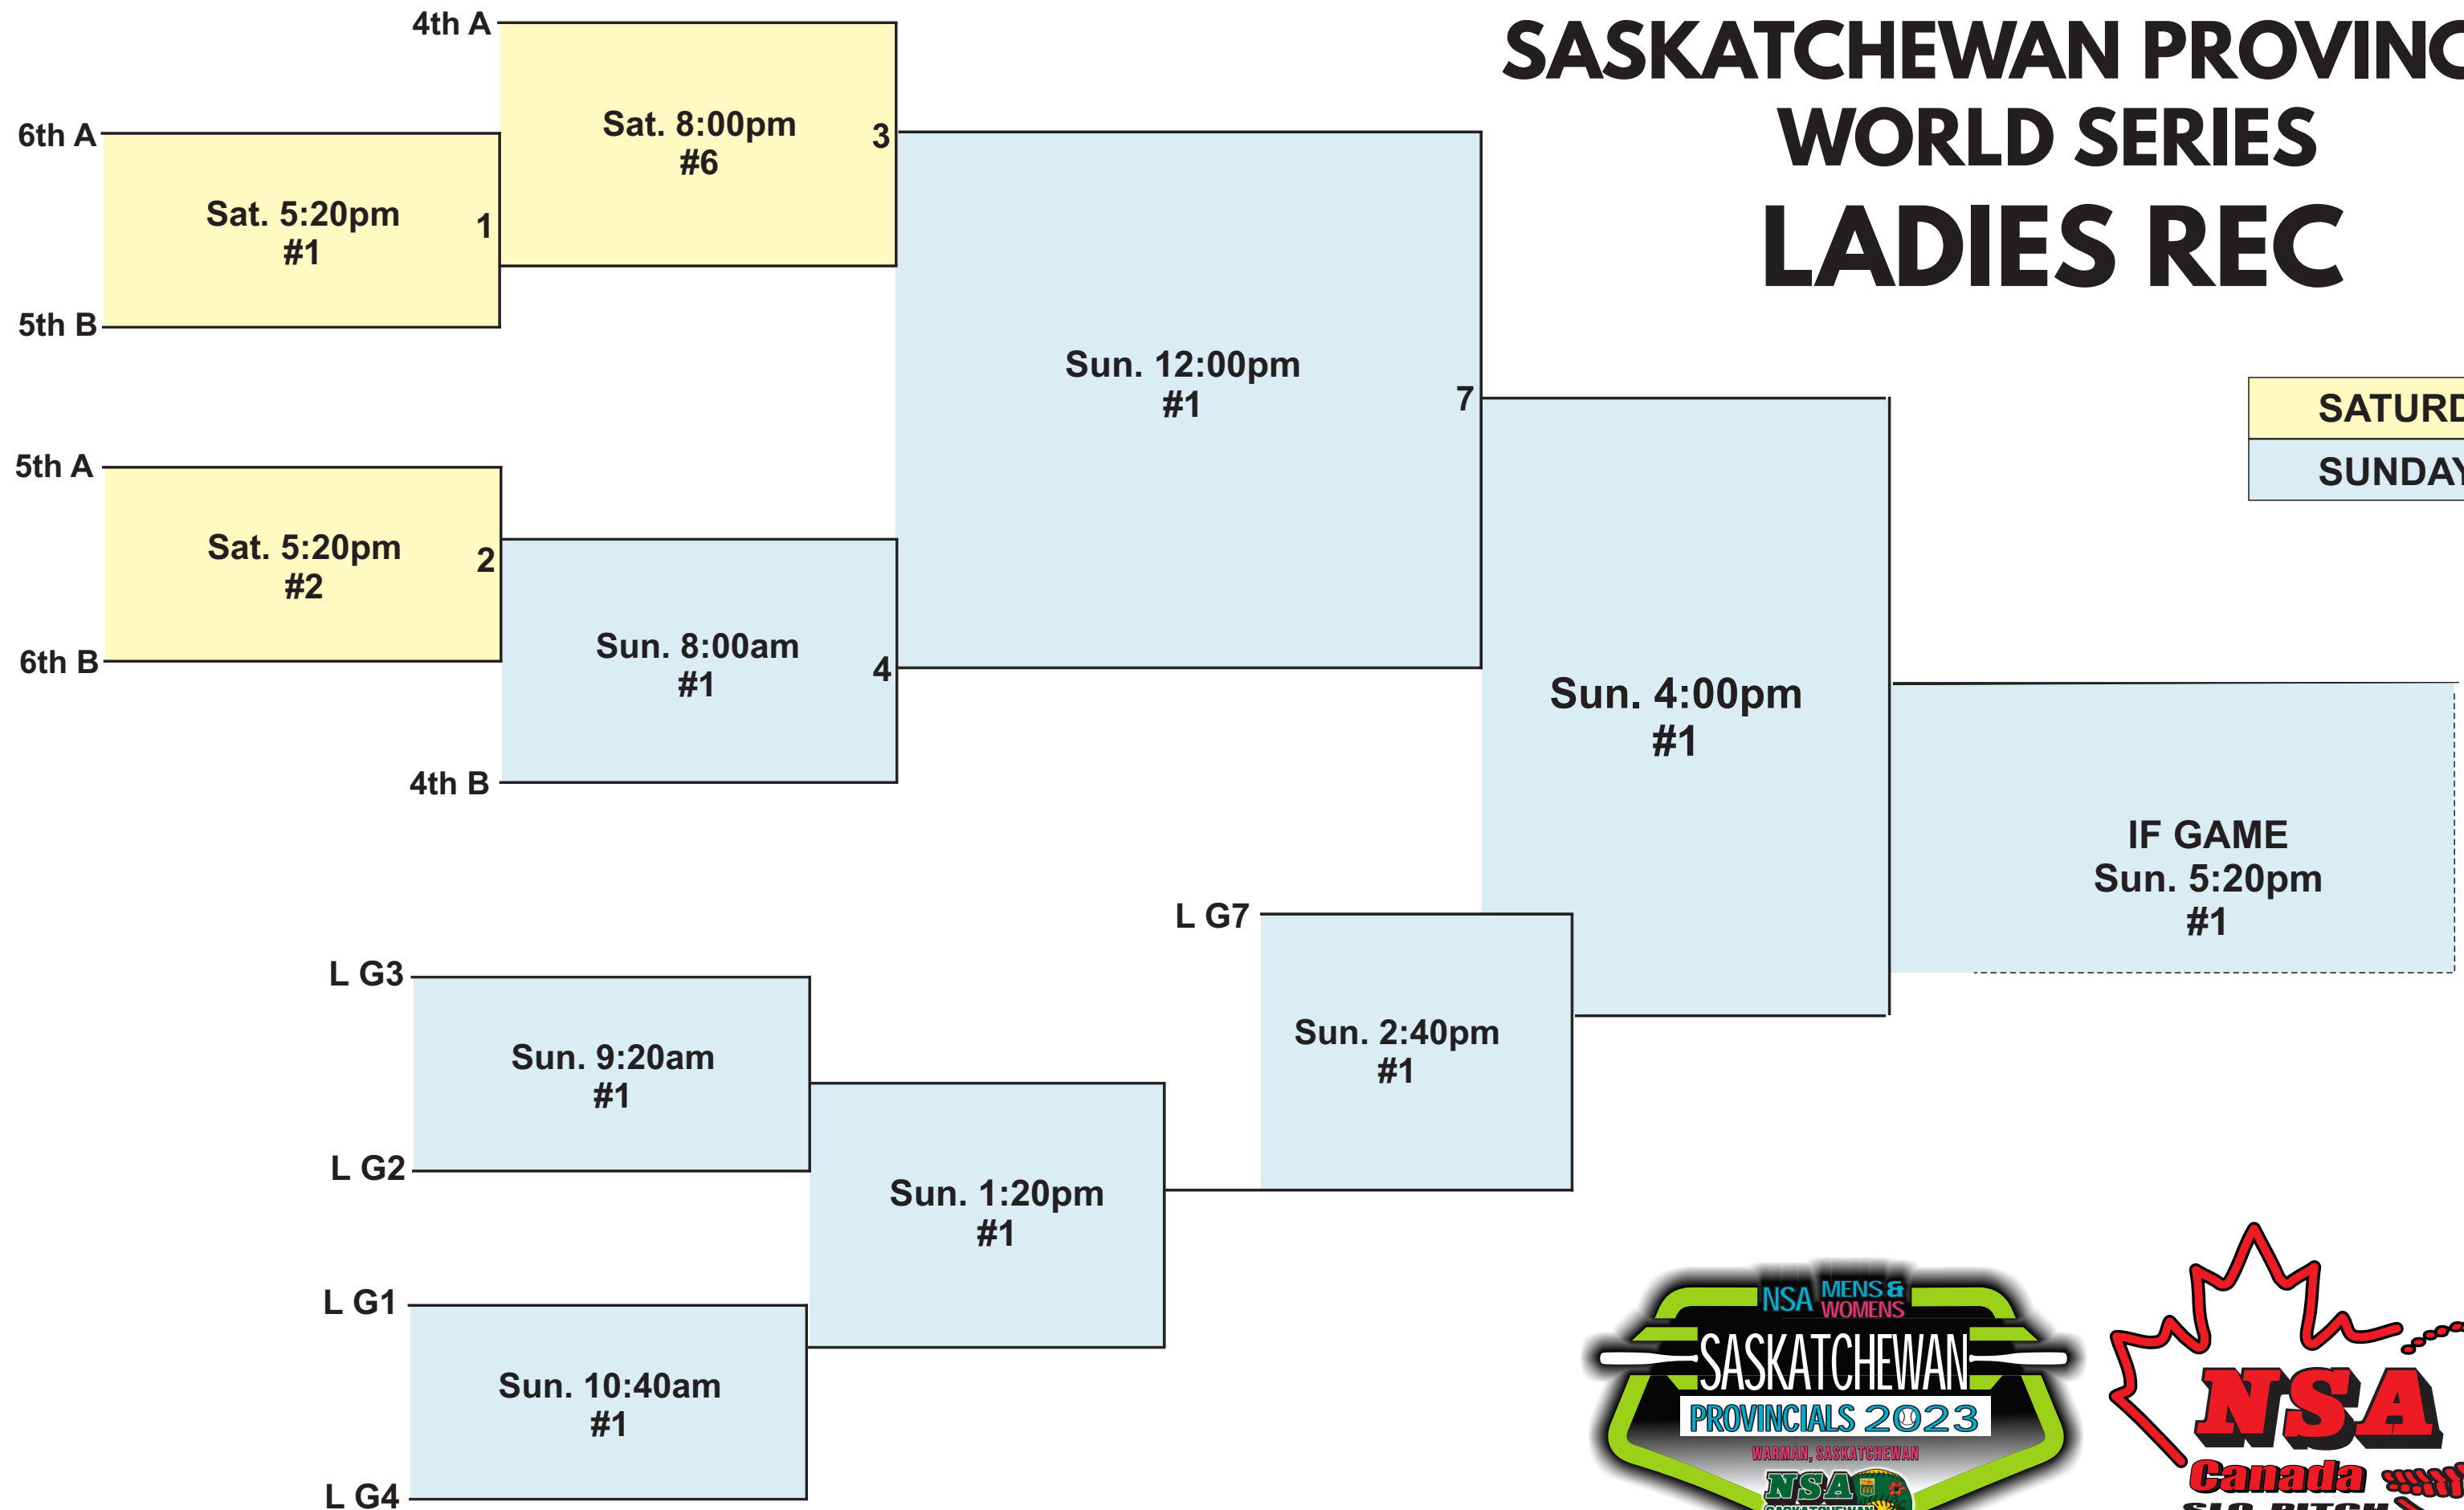

NSA CANADA SASKATCHEWAN PROVINCIAL WORLD SERIES LADIES REC

SATURDAY
SUNDAY

LADIES REC

1st _____
CUSTOM SUBLIMATED CHAMPIONSHIP HOODIES + \$500.00

2nd _____
CUSTOM BATTING PRACTICE PERFORMANCE HOODIES + \$200.00

3rd _____

4th _____

5th _____

6th _____