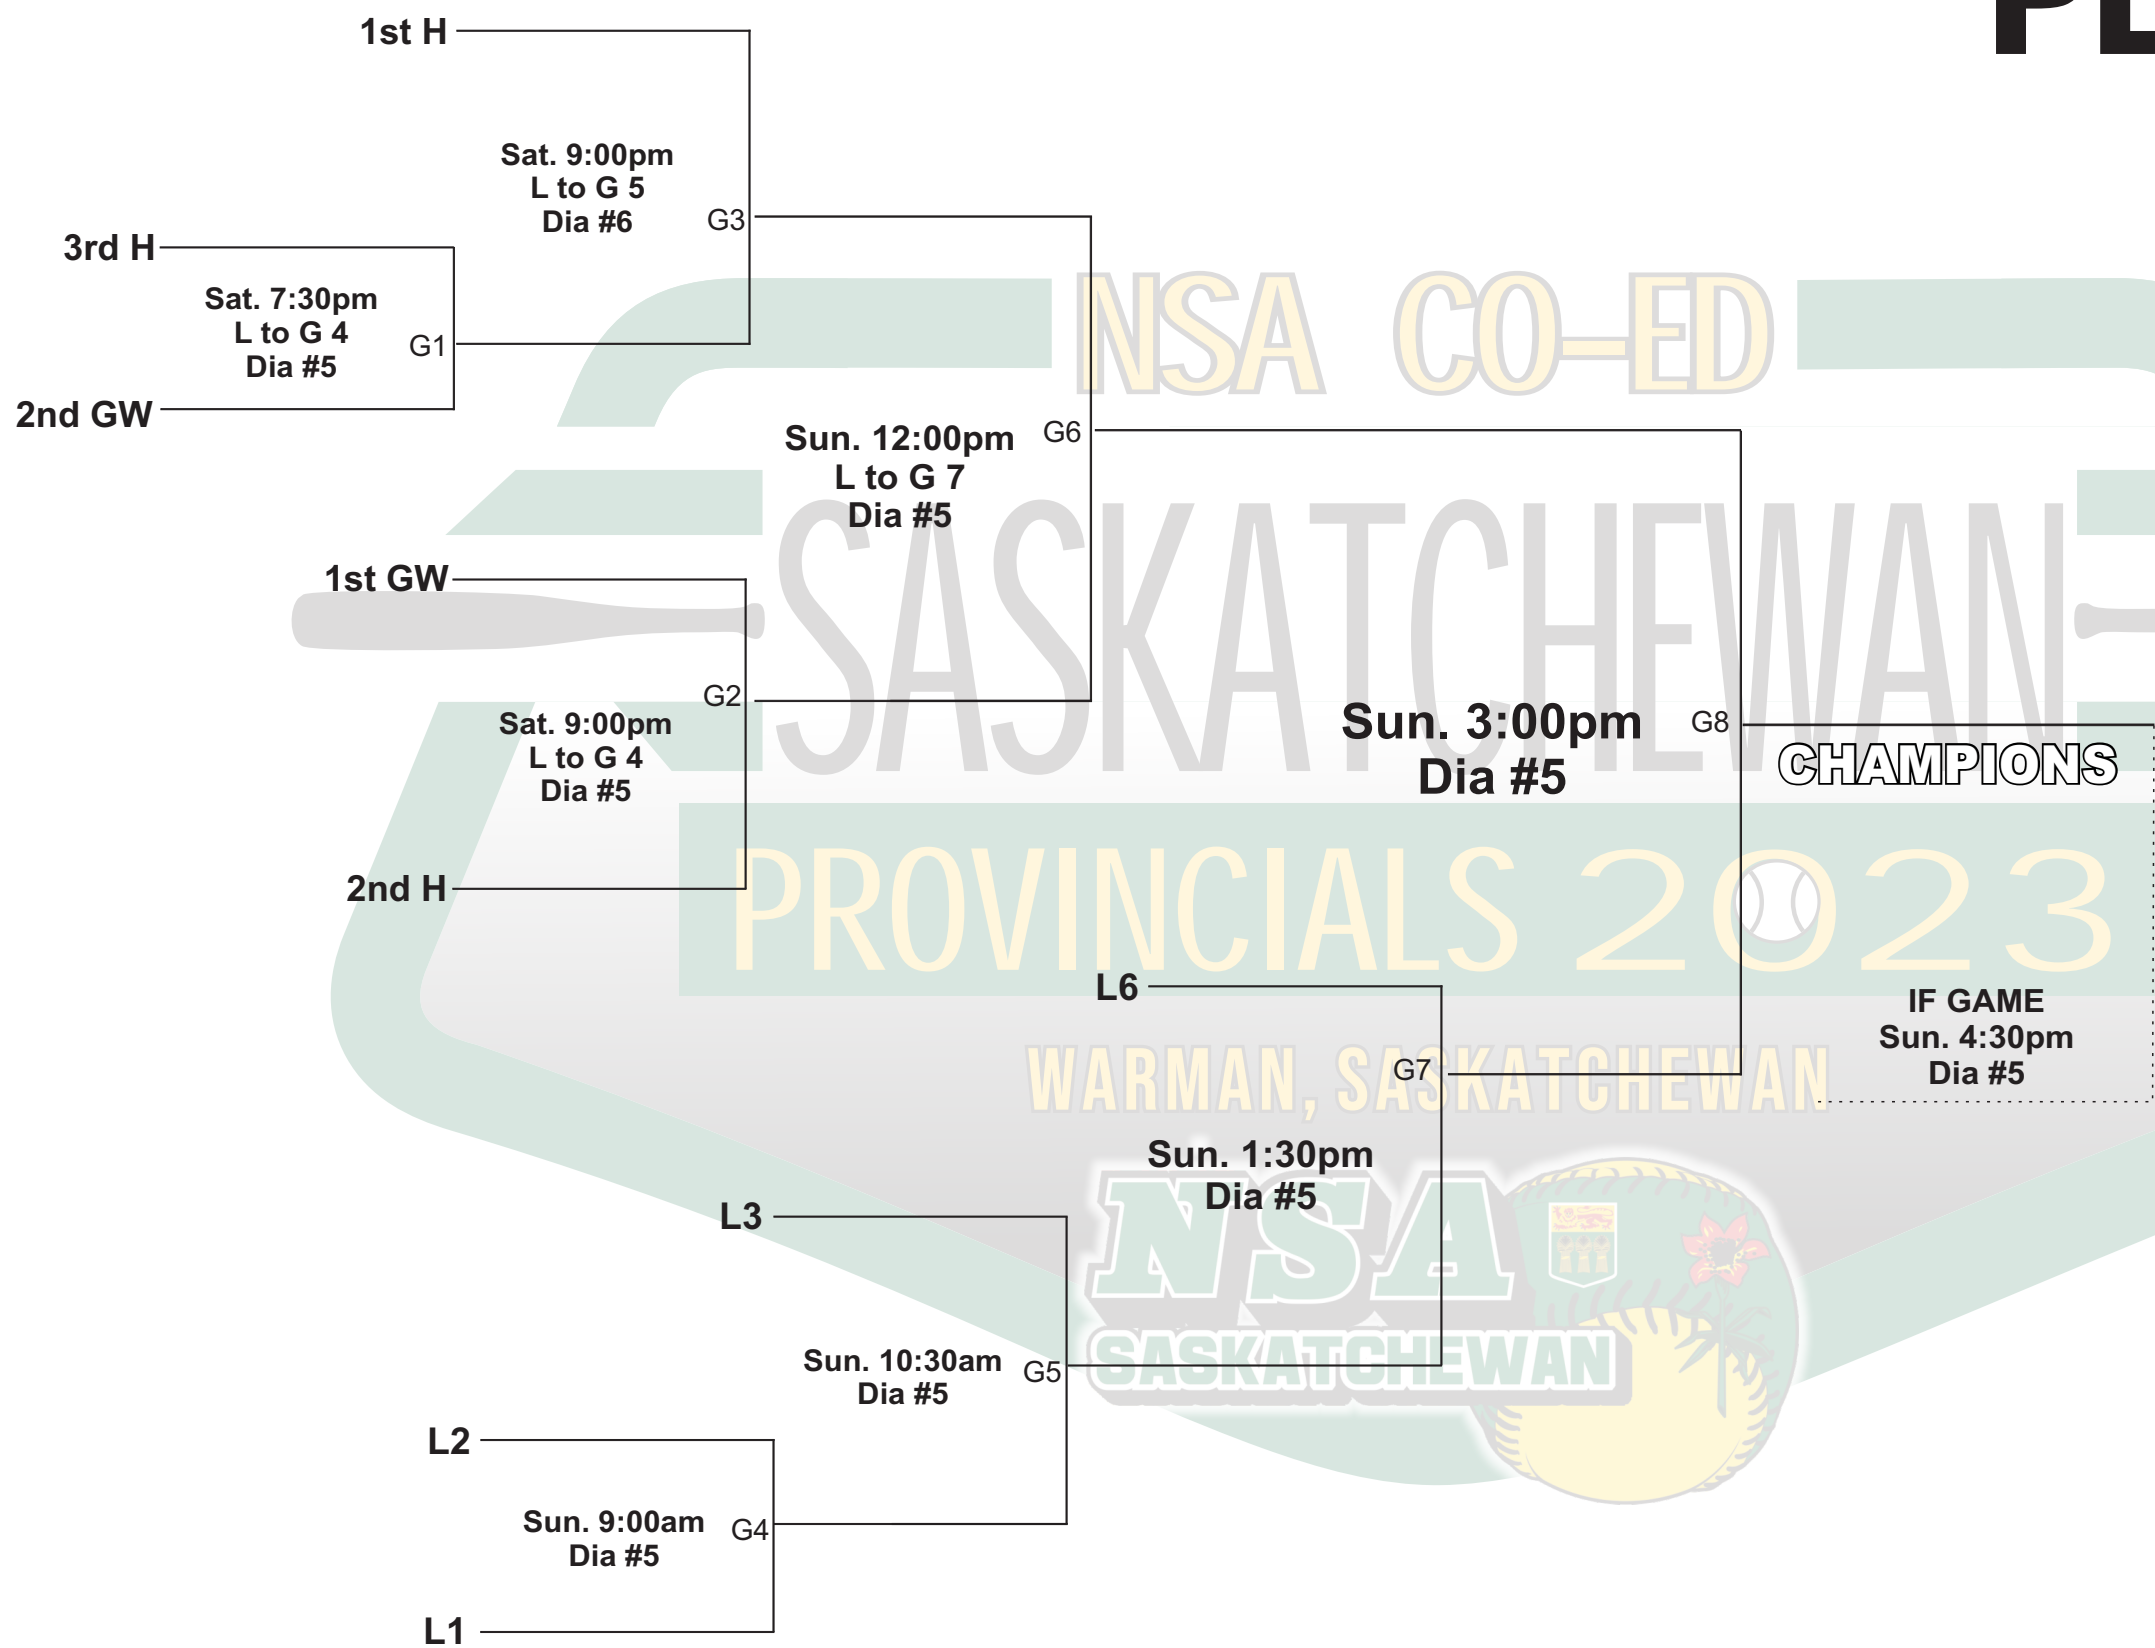

NSA SASKATCHEWAN CO-ED PROVINCIALS PLAYOFFS 2023

COMP DIV

H = Hey Y'all
GW = GW Light

PYUR
vodka soda

NSA SASKATCHEWAN CO-ED PROVINCIALS PLAYOFFS 2023

INT. DIV

H = Hey Y'all
GW = GW Light

PYUR
vodka soda

NSA SASKATCHEWAN CO-ED PROVINCIALS PLAYOFFS 2023

REC DIV

H = Hey Y'all
GW = GW Light

SINCE ^{GW} 1990
LIGHT
SLO-PITCH

PYUR
vodka soda

hey
y'all!