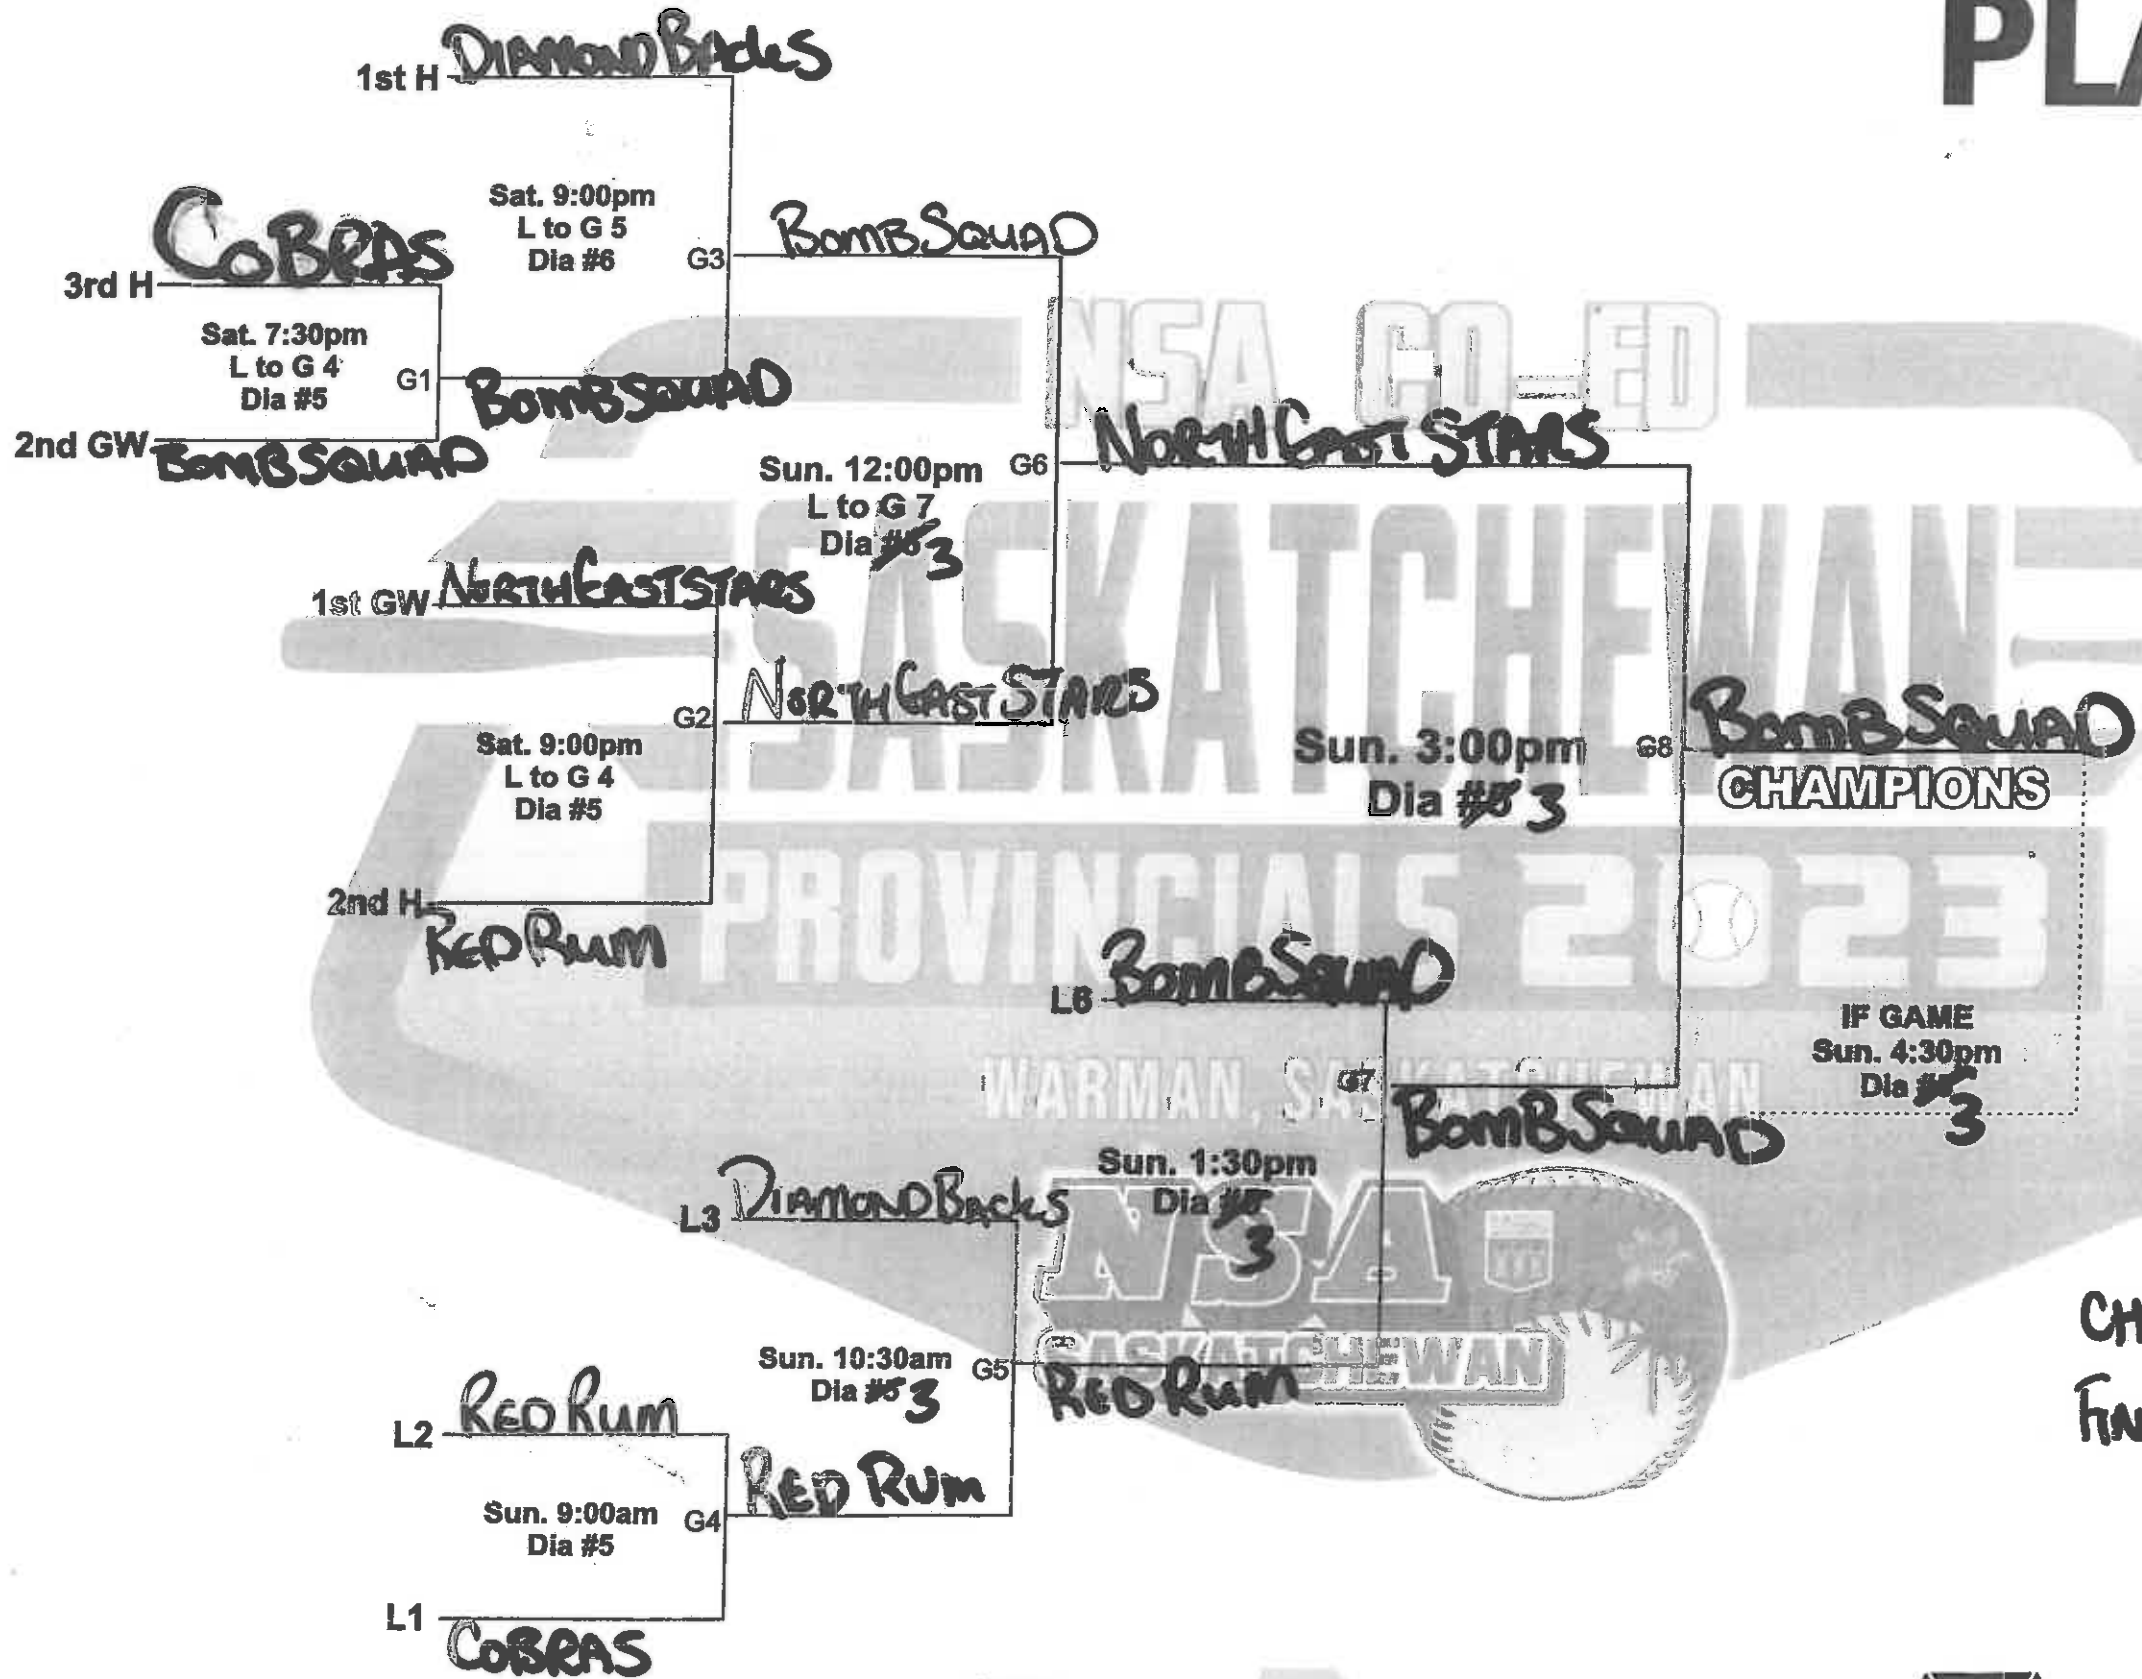

NSA SASKATCHEWAN CO-ED PROVINCIALS PLAYOFFS 2023

COMP DIV

H = Hey Y'all
GW = GW Light

CHAMPS: \$750 + NSA HOODIES
FINAISTS: NSA TRAINING HOODIES

PYUR
vodka soda

NSA SASKATCHEWAN CO-ED PROVINCIALS PLAYOFFS 2023

REC DIV

H = Hey Y'all
GW = GW Light

PYUR
vodka soda

CHAMPS: \$250 + NSA HOODIES
FINAISTS: NSA TRAINING HOODIES

NSA SASKATCHEWAN CO-ED PROVINCIALS PLAYOFFS 2023

NSA CO-ED

INT. DIV

H = Hey Y'all
GW = GW Light

Placing
NORTH EAST STARS
BOMBSQUAD
NO BEANS
COOPER TIRE SELECTS
PRAIRIE HAVOC
SASK RAMPAGE

Time	Teams	Dia#
Sat 10:30 AM	1 vs 2	4
Sat 10:30 AM	3 vs 4	5
Sat 10:30 AM	5 vs 6	6
Sat 1:30 PM	1 vs 3	6
Sat 1:30 PM	2 vs 6	5
Sat 1:30 PM	4 vs 5	4
Sat 4:30 PM	3 vs 5	4
Sat 4:30 PM	1 vs 6	5
Sat 4:30 PM	2 vs 4	6

Placing
DIAMONDBACKS
REDRUM
COBRAS
AV. ASSASSINS
BOSTON PIZZA RIPPIN SEAMS
NIGHTMARE
HIGHBRIDS

Time	Teams	Dia#
Sat 9:00 AM	1 vs 2	4
Sat 9:00 AM	3 vs 4	5
Sat 9:00 AM	5 vs 6	6
Sat 12:00 PM	1 vs 7	6
Sat 12:00 PM	2 vs 6	5
Sat 12:00 PM	4 vs 5	4
Sat 3:00 PM	3 vs 7	4
Sat 3:00 PM	1 vs 4	5
Sat 3:00 PM	2 vs 5	6
Sat 6:00 PM	3 vs 6	4
Sat 6:00 PM	2 vs 7	5