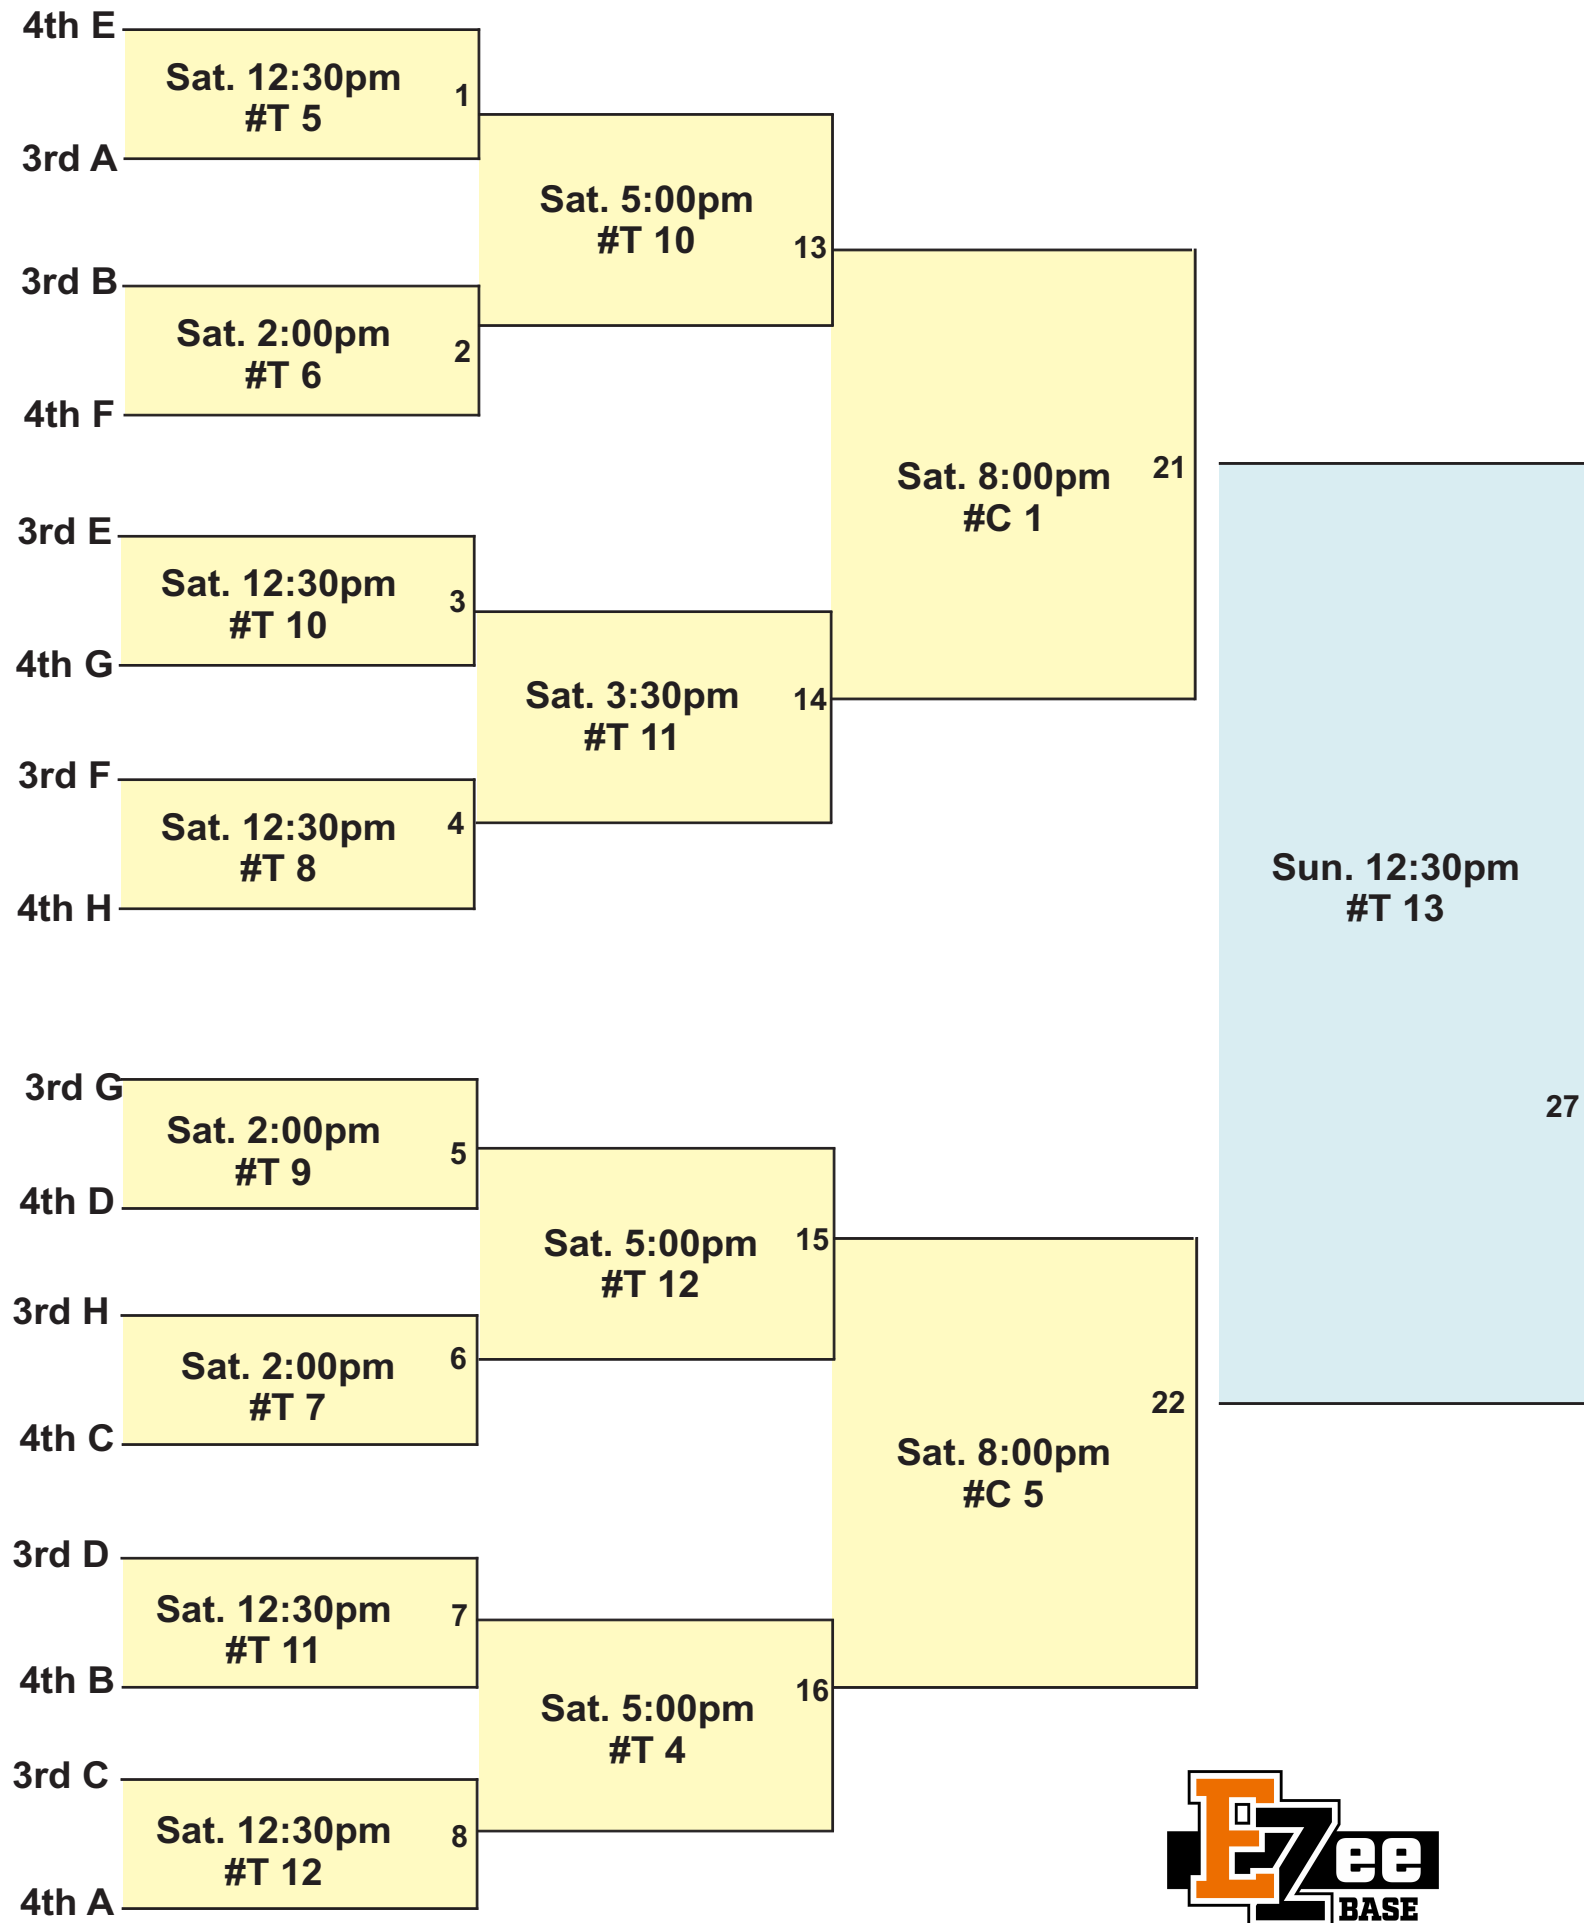

NSA CANADA ONTARIO PROVINCIAL WORLD SERIES

CO-ED D

SATURDAY
SUNDAY