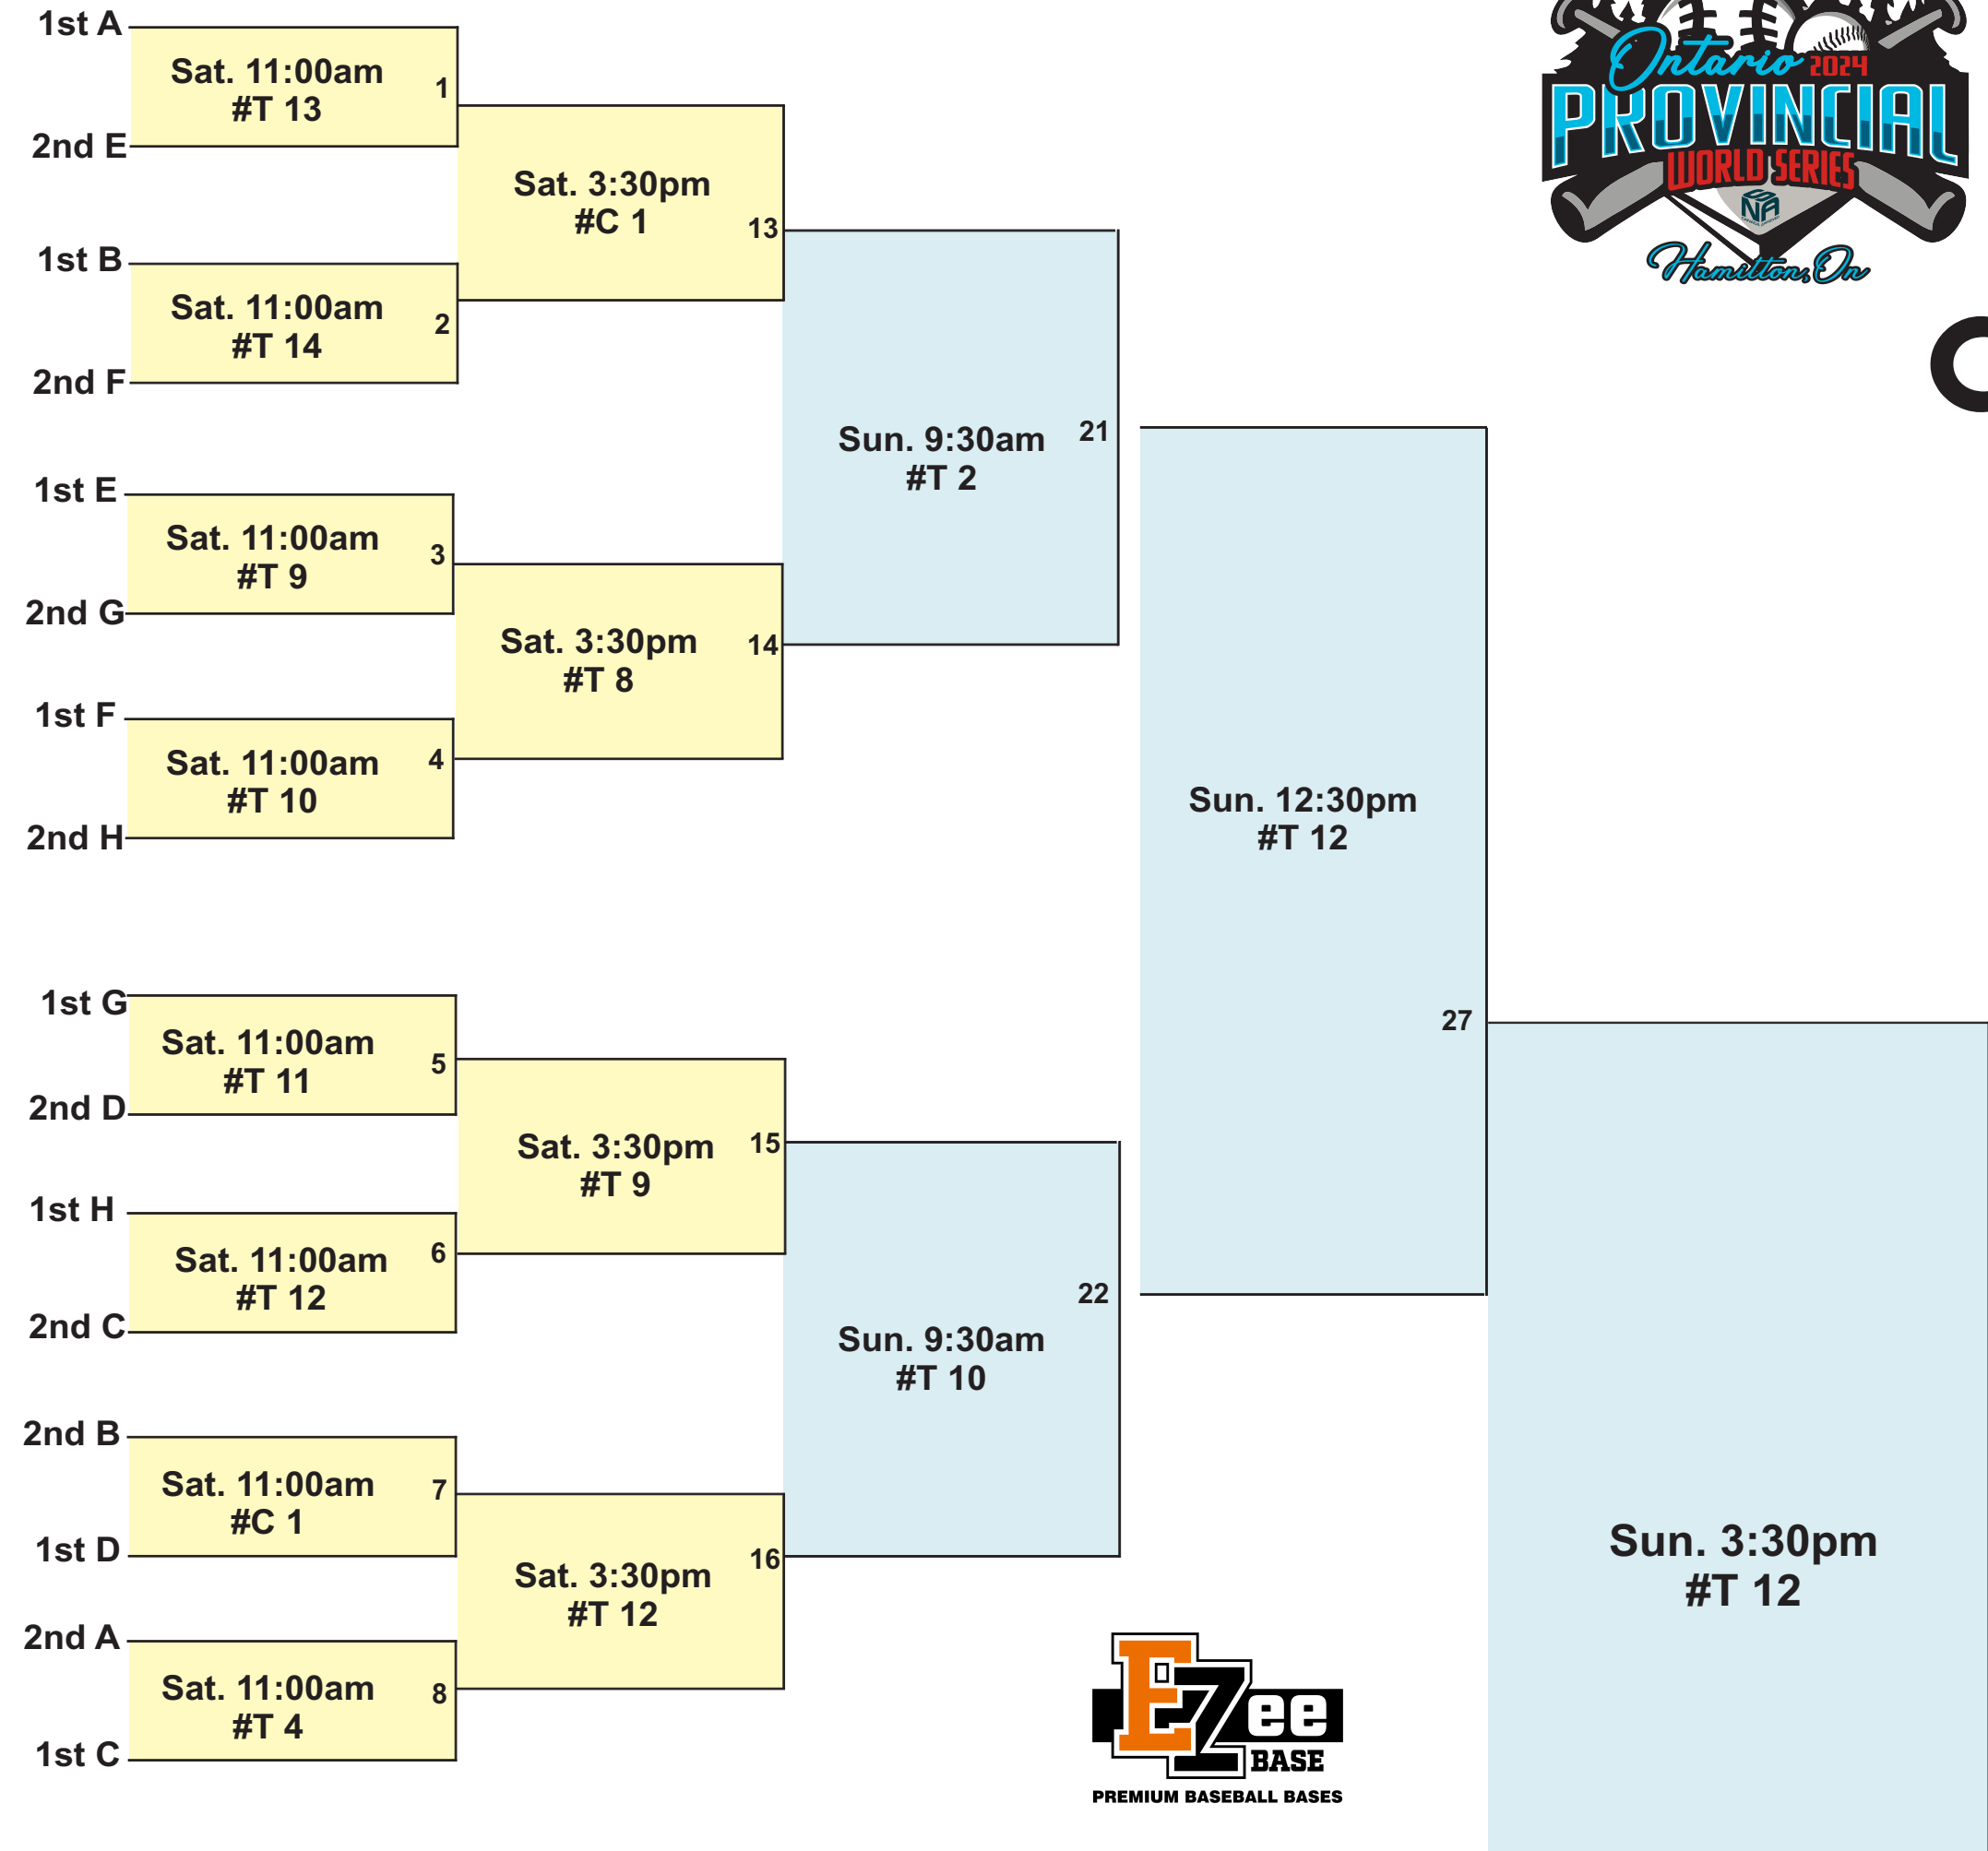

NSA CANADA ONTARIO PROVINCIAL WORLD SERIES

CO-ED E

SATURDAY
SUNDAY