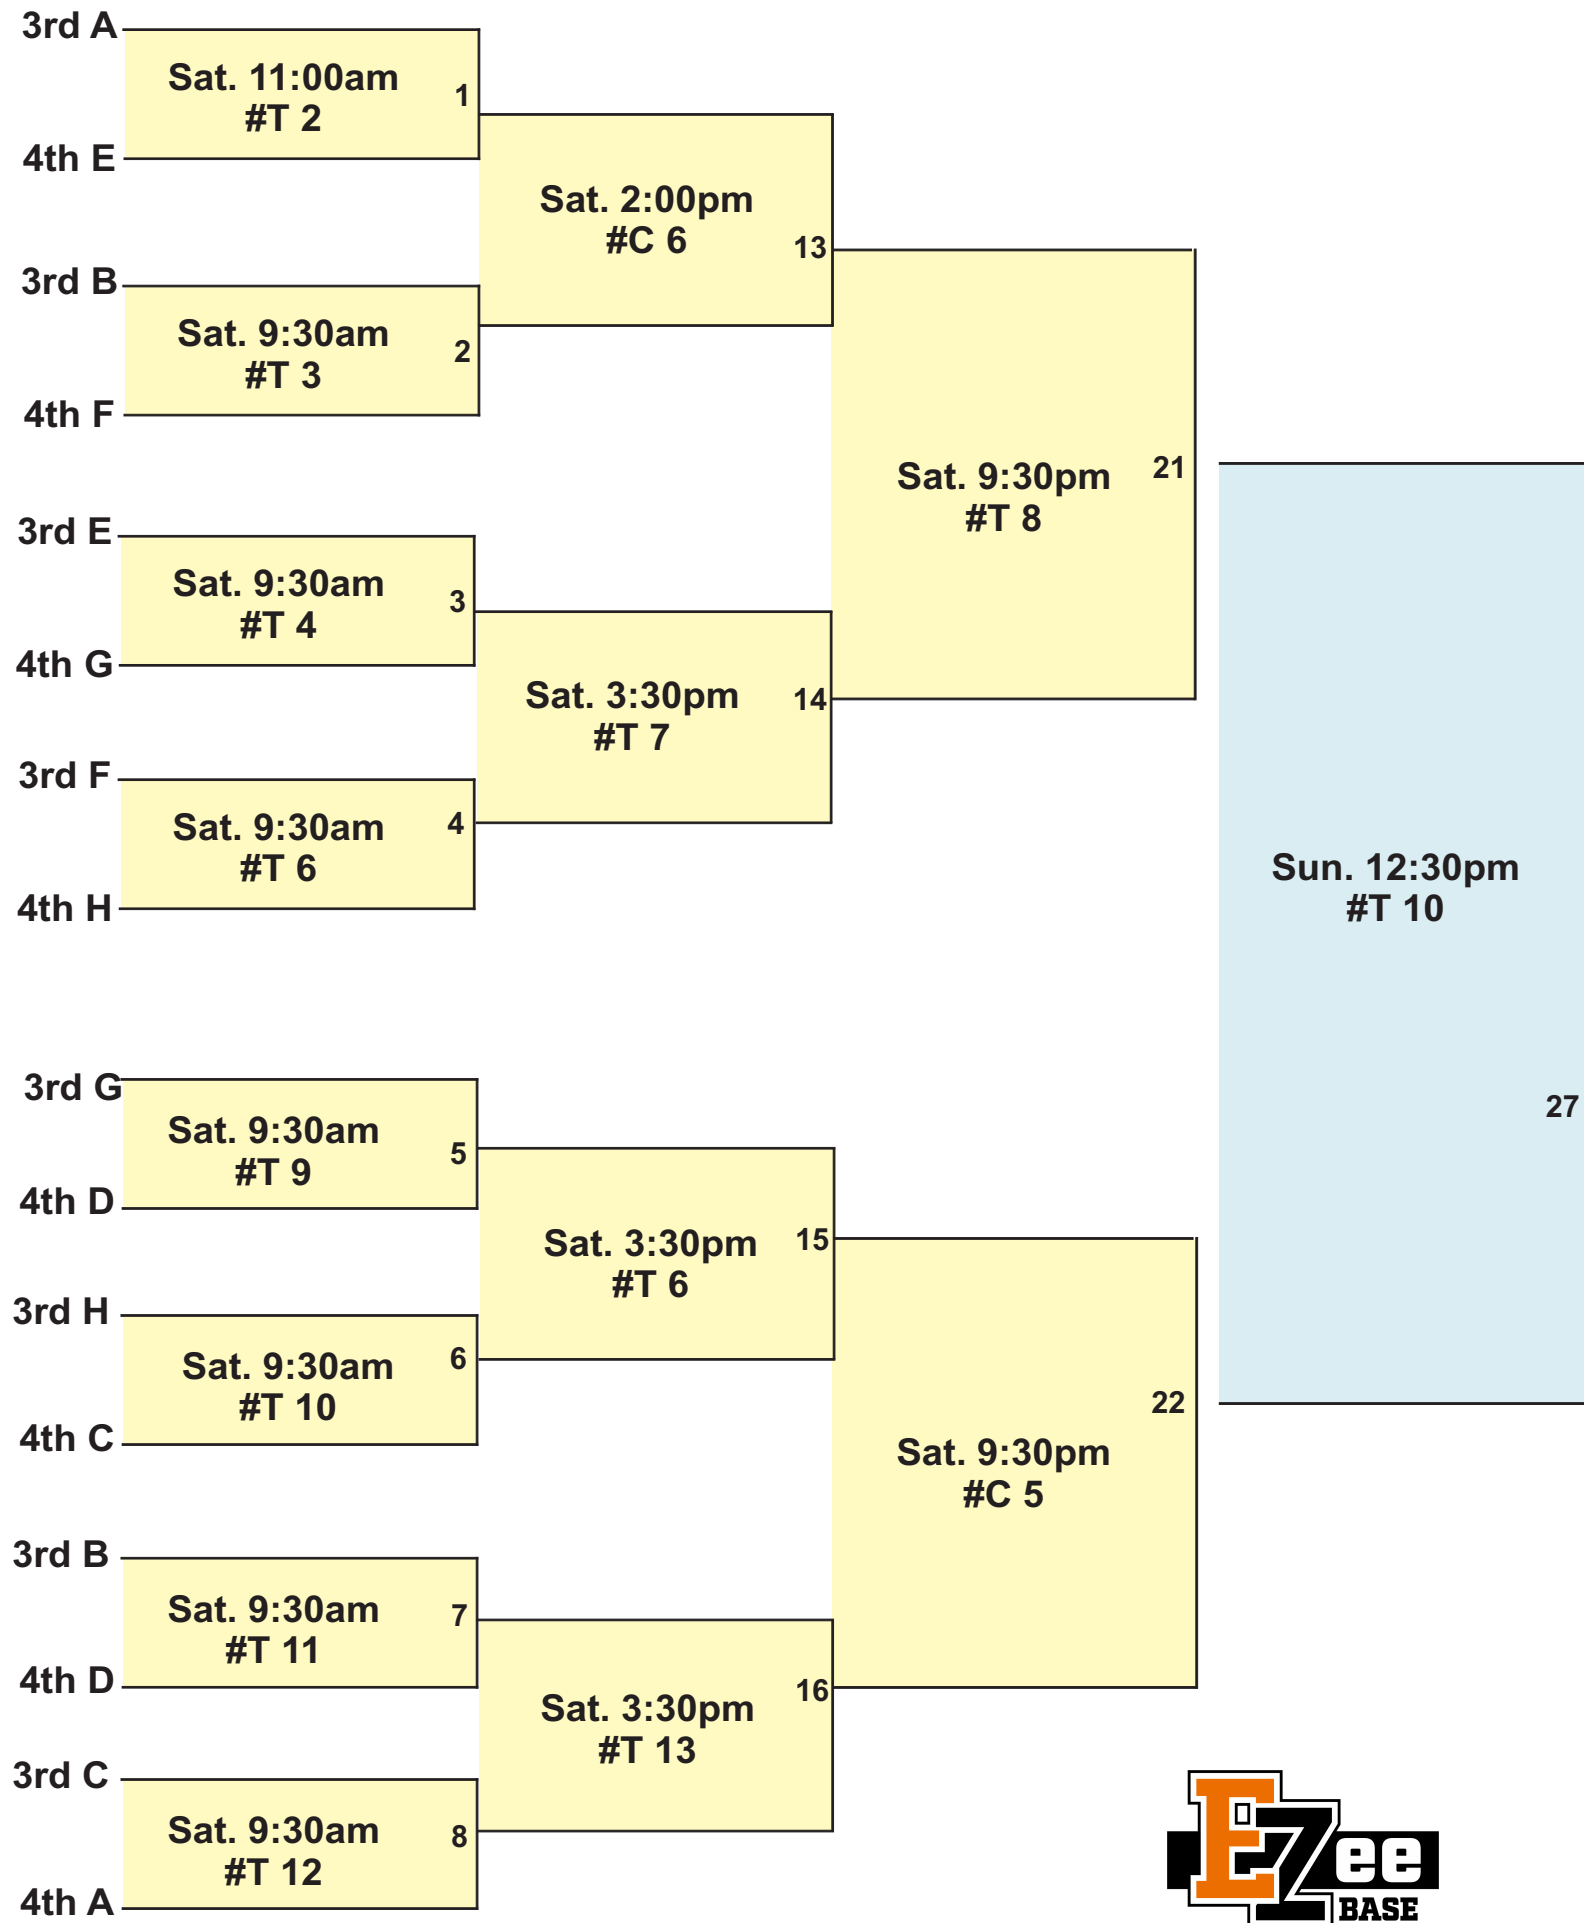

NSA CANADA ONTARIO PROVINCIAL WORLD SERIES

CO-ED REC

SATURDAY
SUNDAY