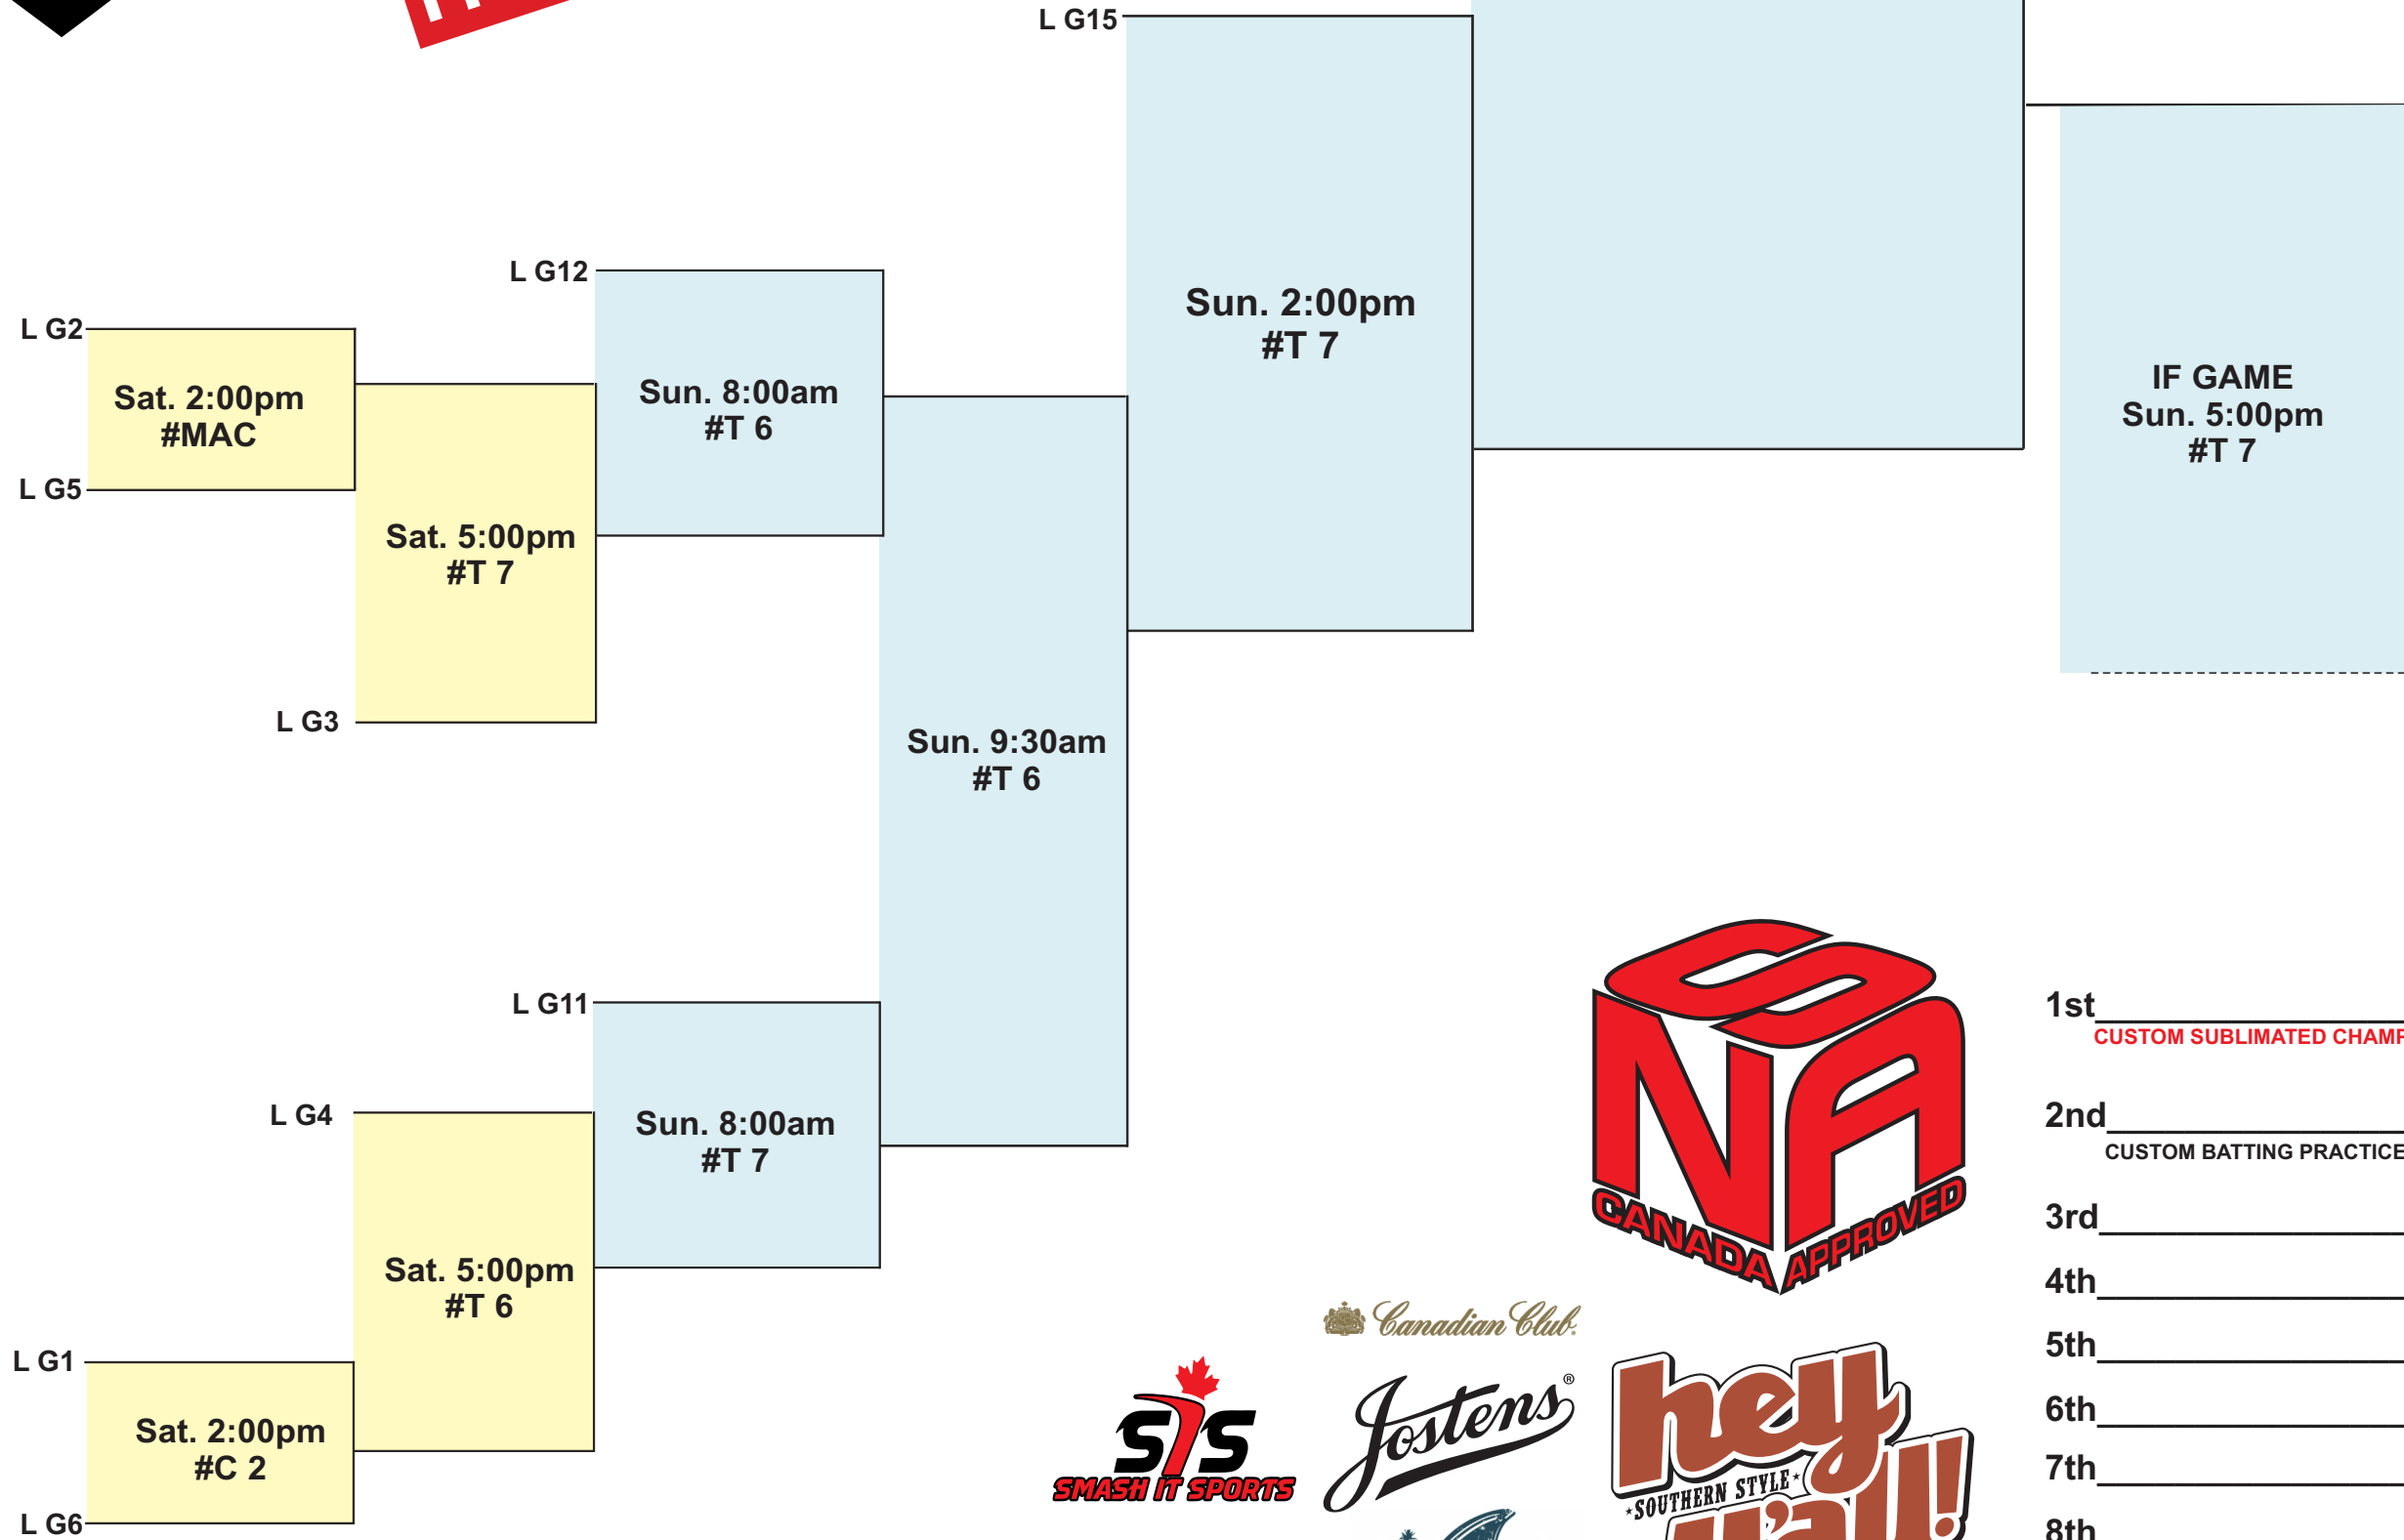

- 1st _____
  CUSTOM SUBLIMATED CHAMPIONSHIP HOODIES + $750.00
- 2nd _____
  CUSTOM BATTING PRACTICE PERFORMANCE HOODIES
- 3rd _____
- 4th _____
- 5th _____
- 6th _____
- 7th _____
- 8th _____
- 9th _____
- 10th _____

LADIES C