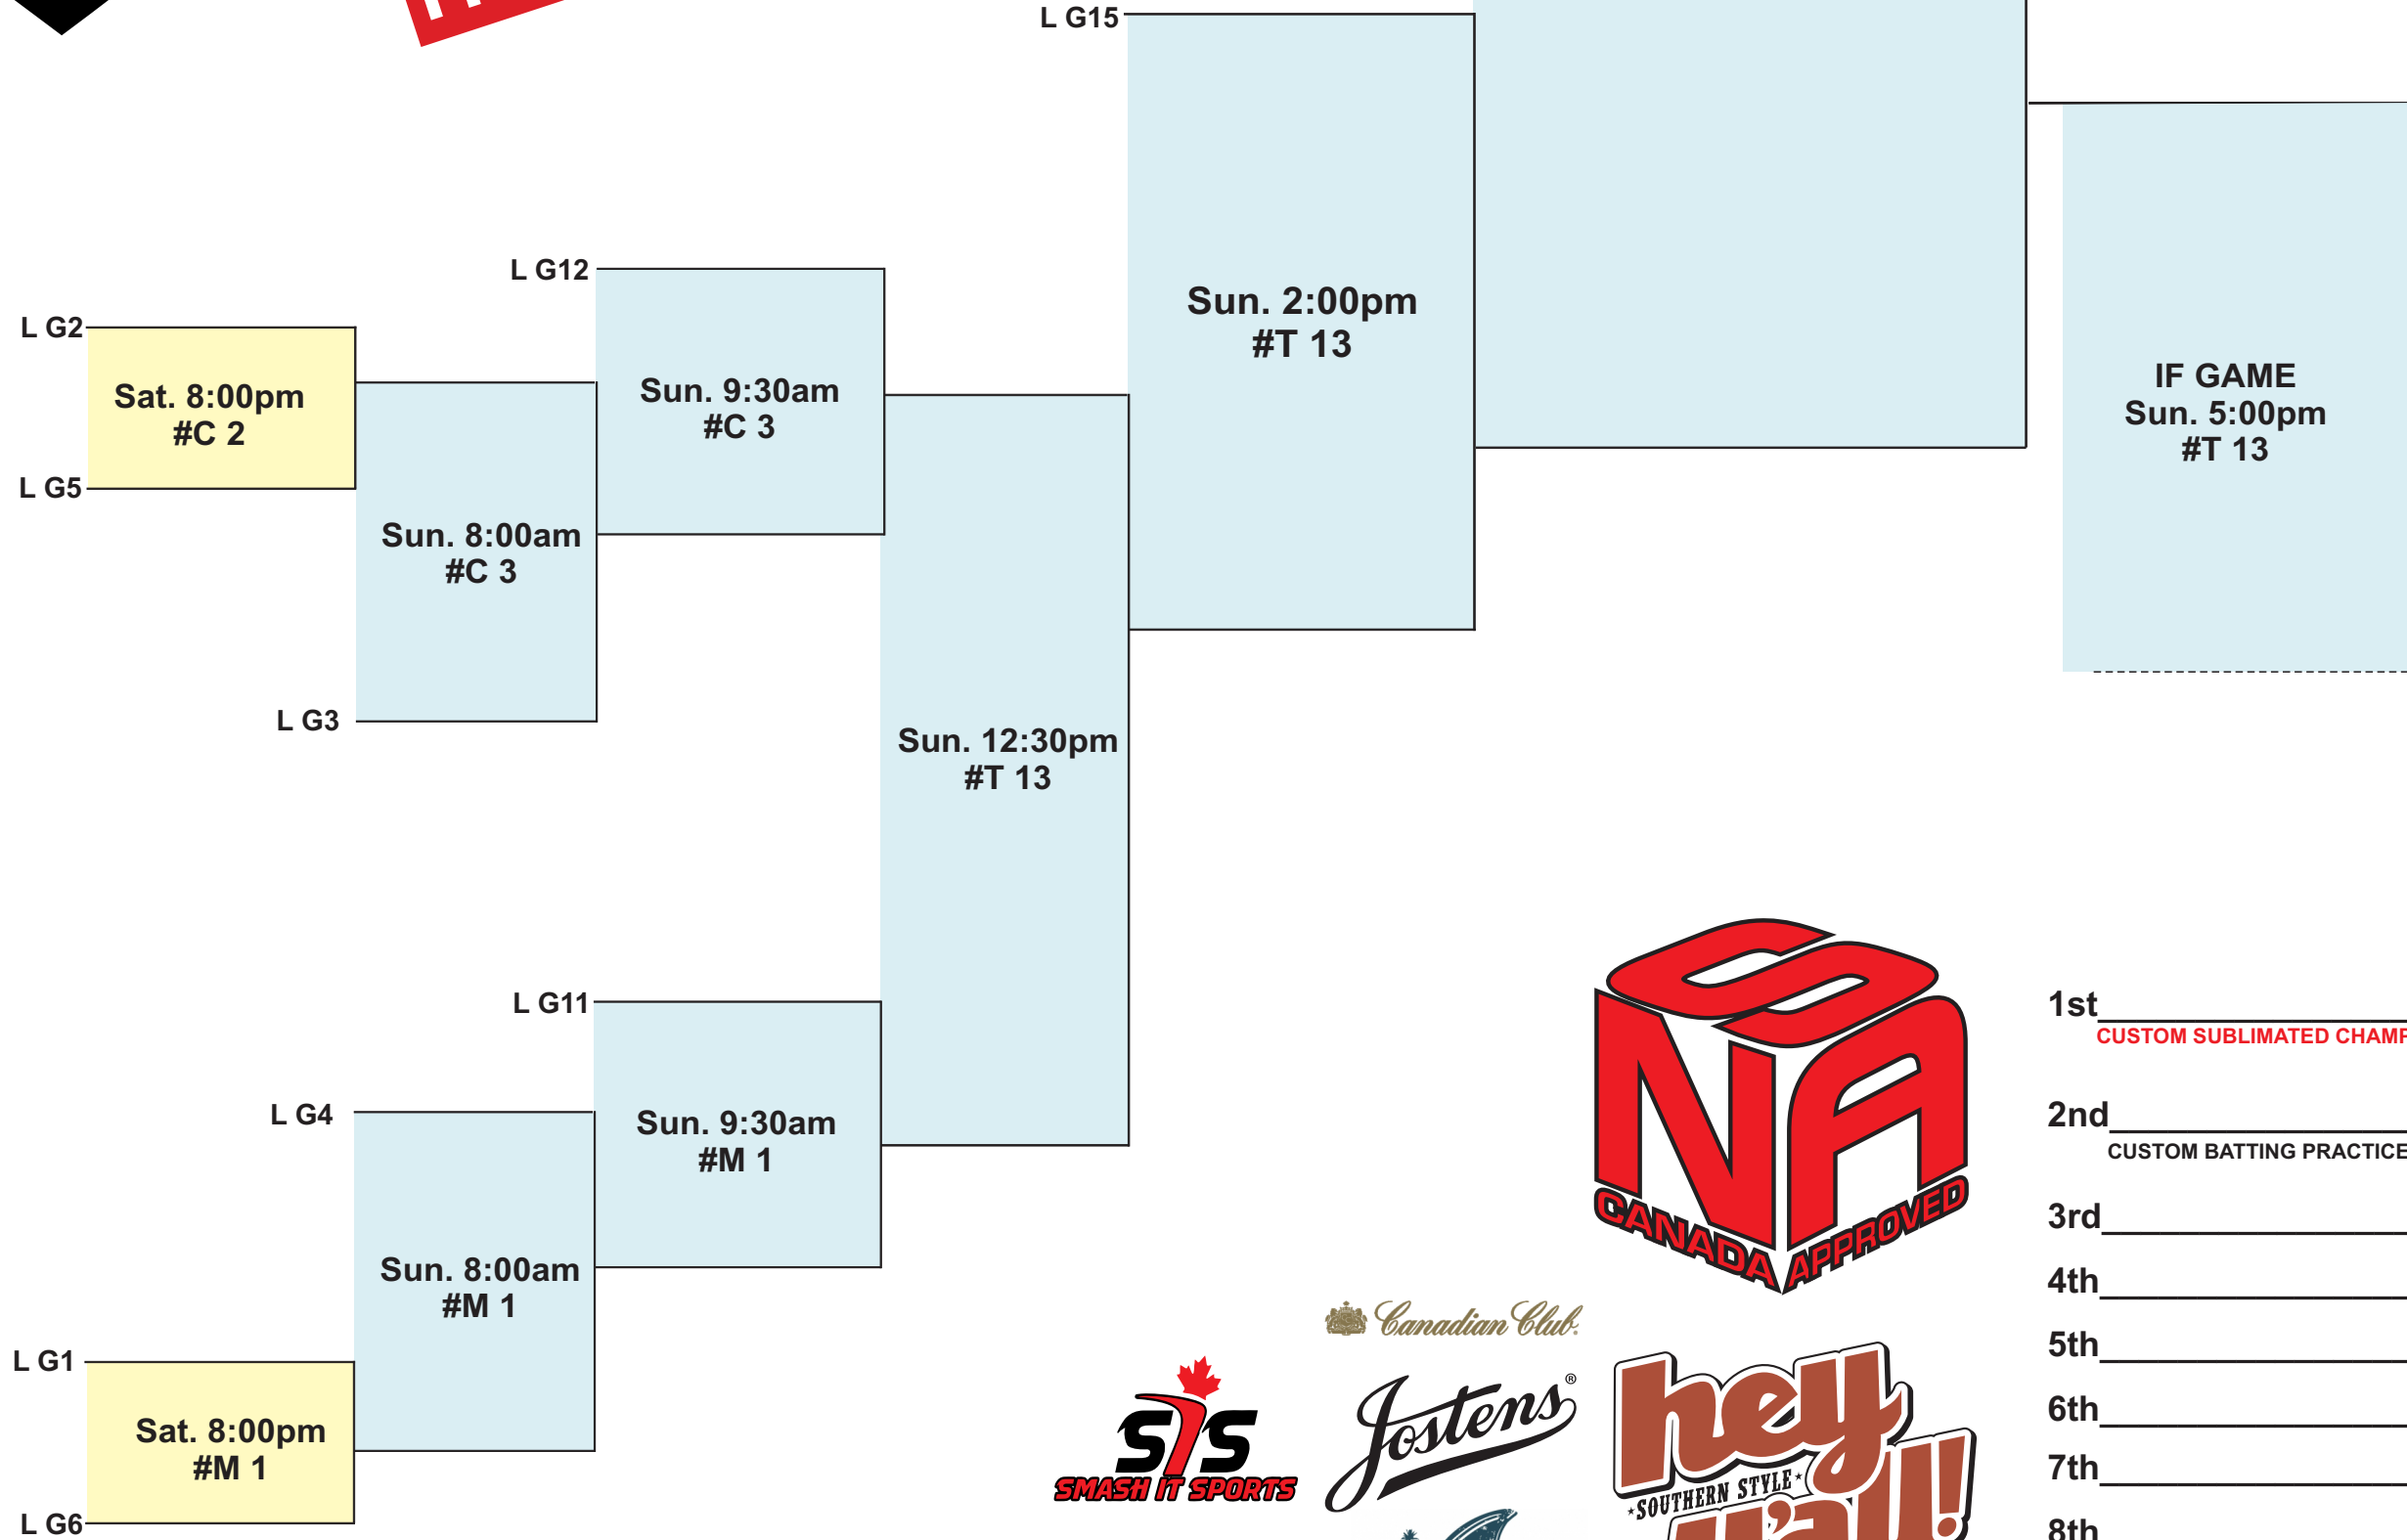

- 1st _____
  CUSTOM SUBLIMATED CHAMPIONSHIP HOODIES + $300.00
- 2nd _____
  CUSTOM BATTING PRACTICE PERFORMANCE HOODIES
- 3rd _____
- 4th _____
- 5th _____
- 6th _____
- 7th _____
- 8th _____
- 9th _____
- 10th _____

LADIES D