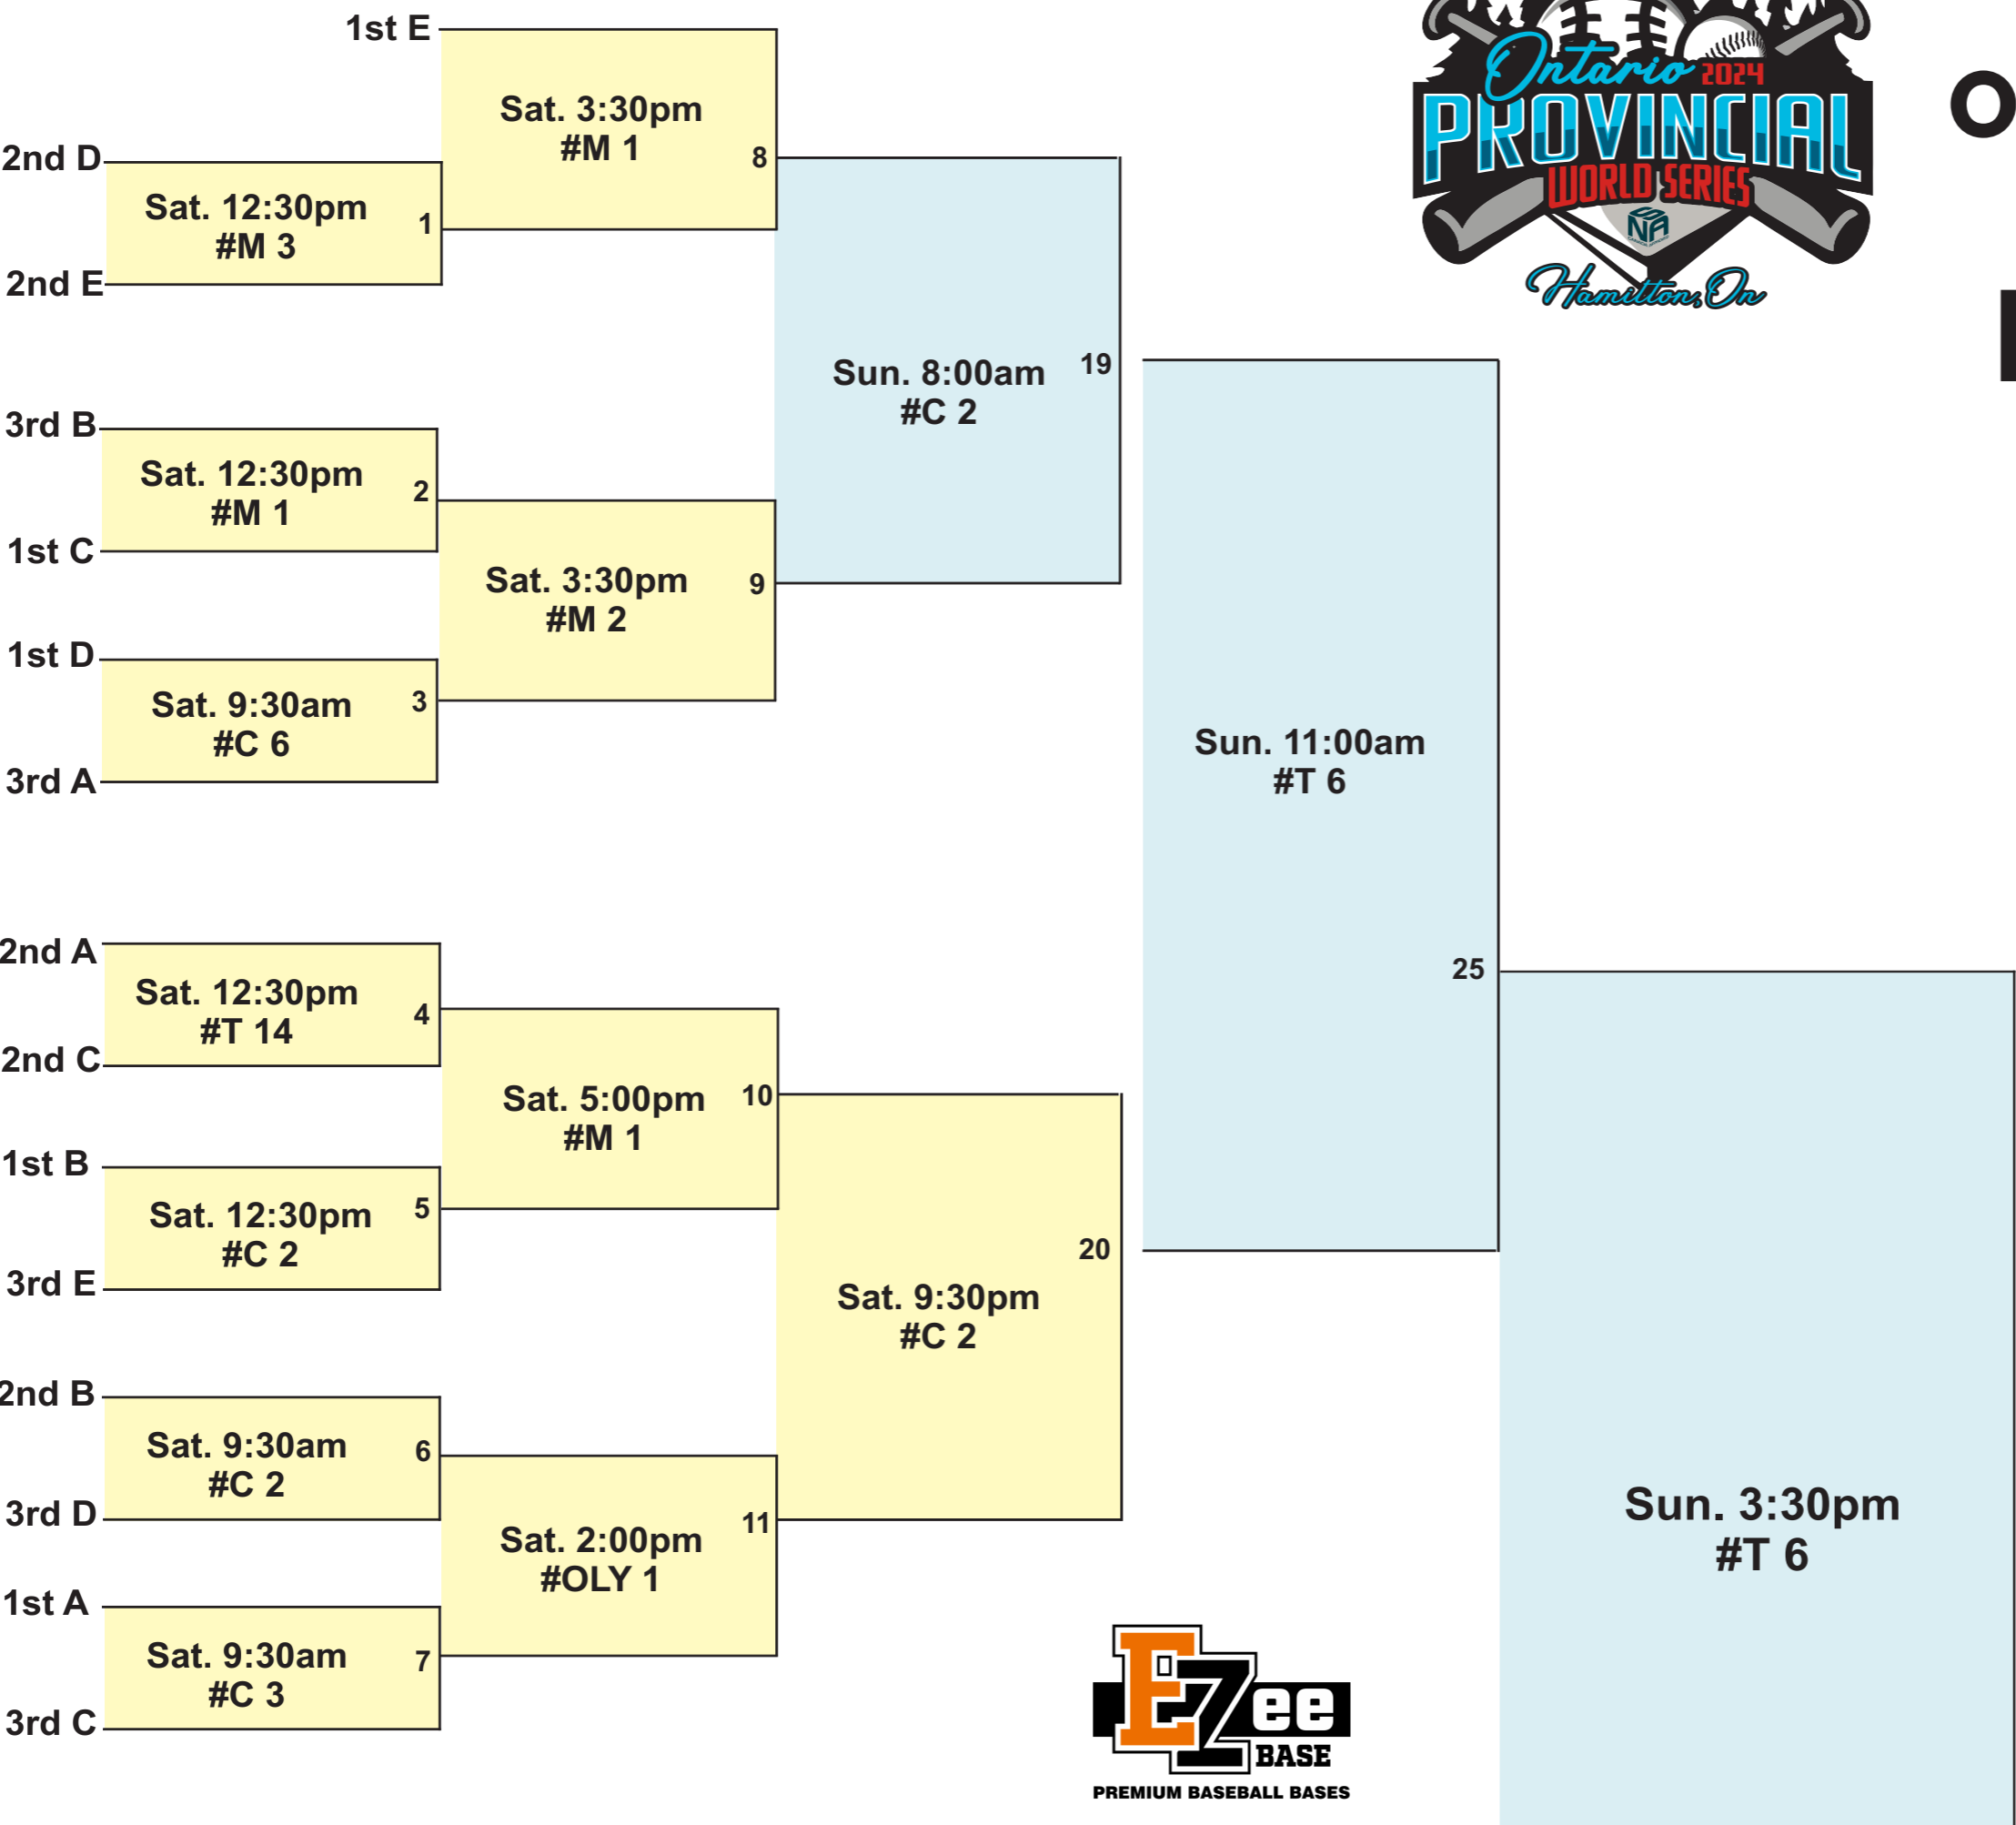

NSA CANADA ONTARIO PROVINCIAL WORLD SERIES

LADIES INT

SATURDAY
SUNDAY