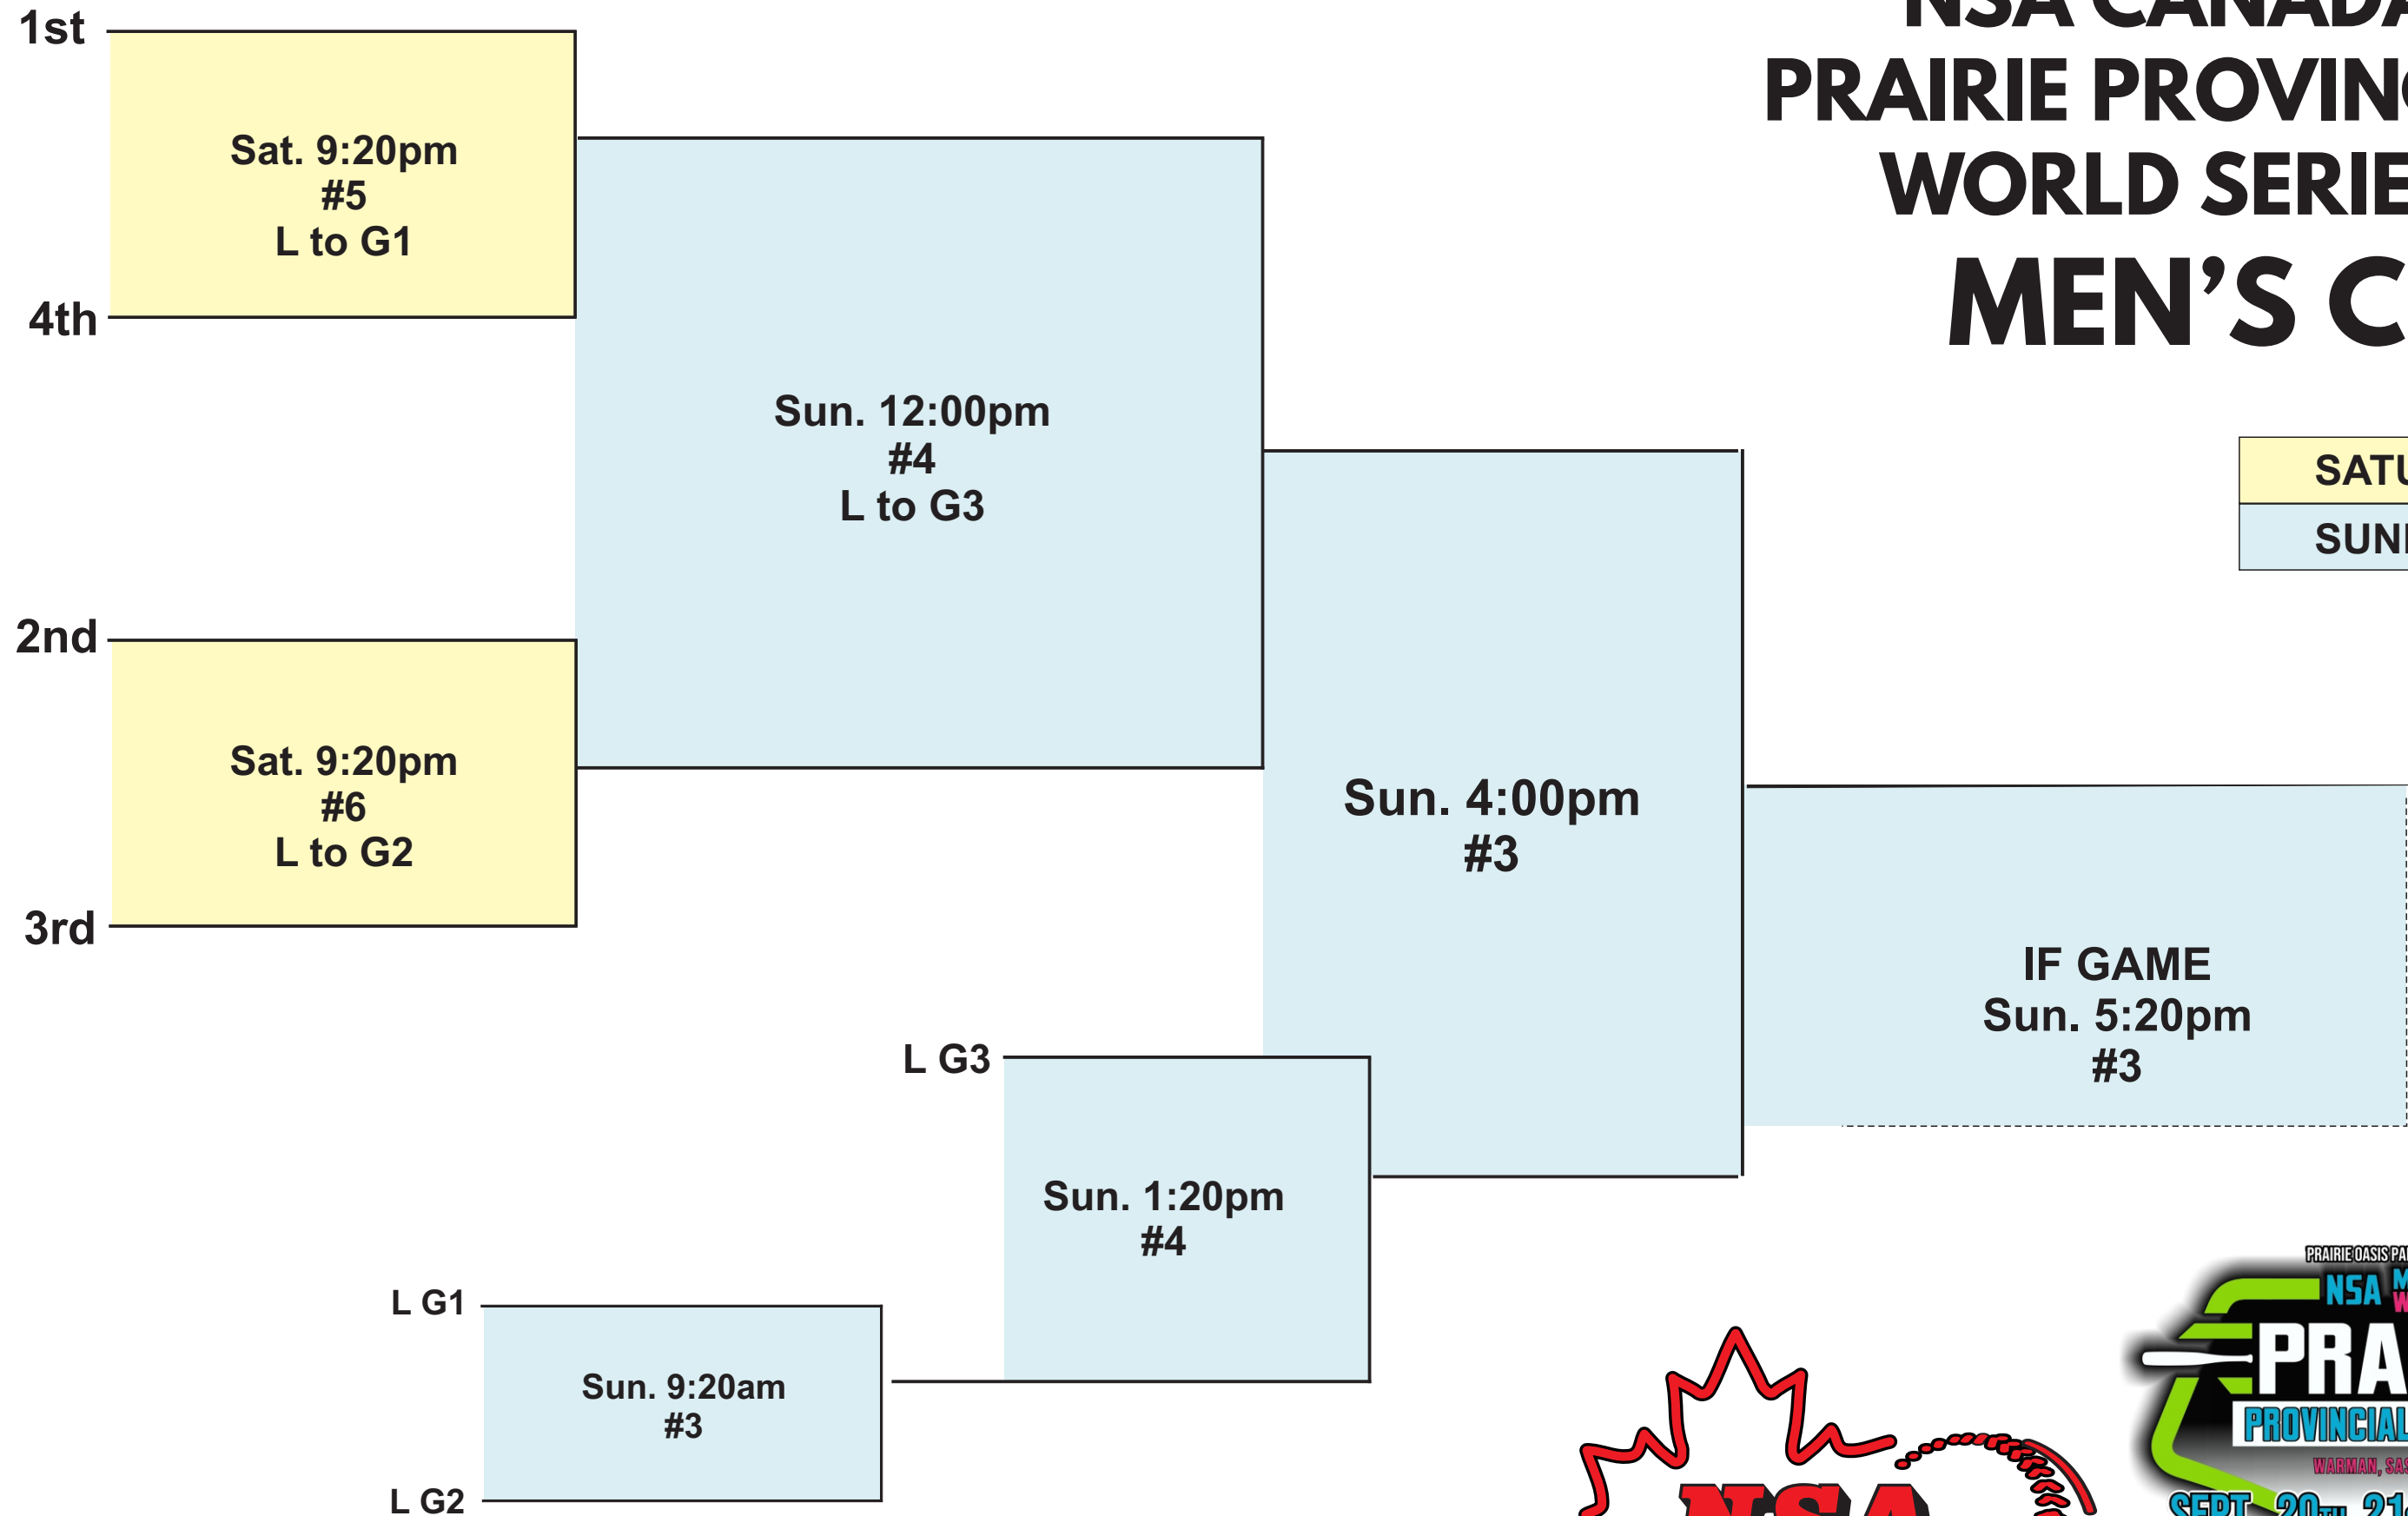

NSA CANADA PRAIRIE PROVINCIAL WORLD SERIES MEN'S C

SATURDAY
SUNDAY

MENS C

1st _____

2nd _____

3rd _____

4th _____