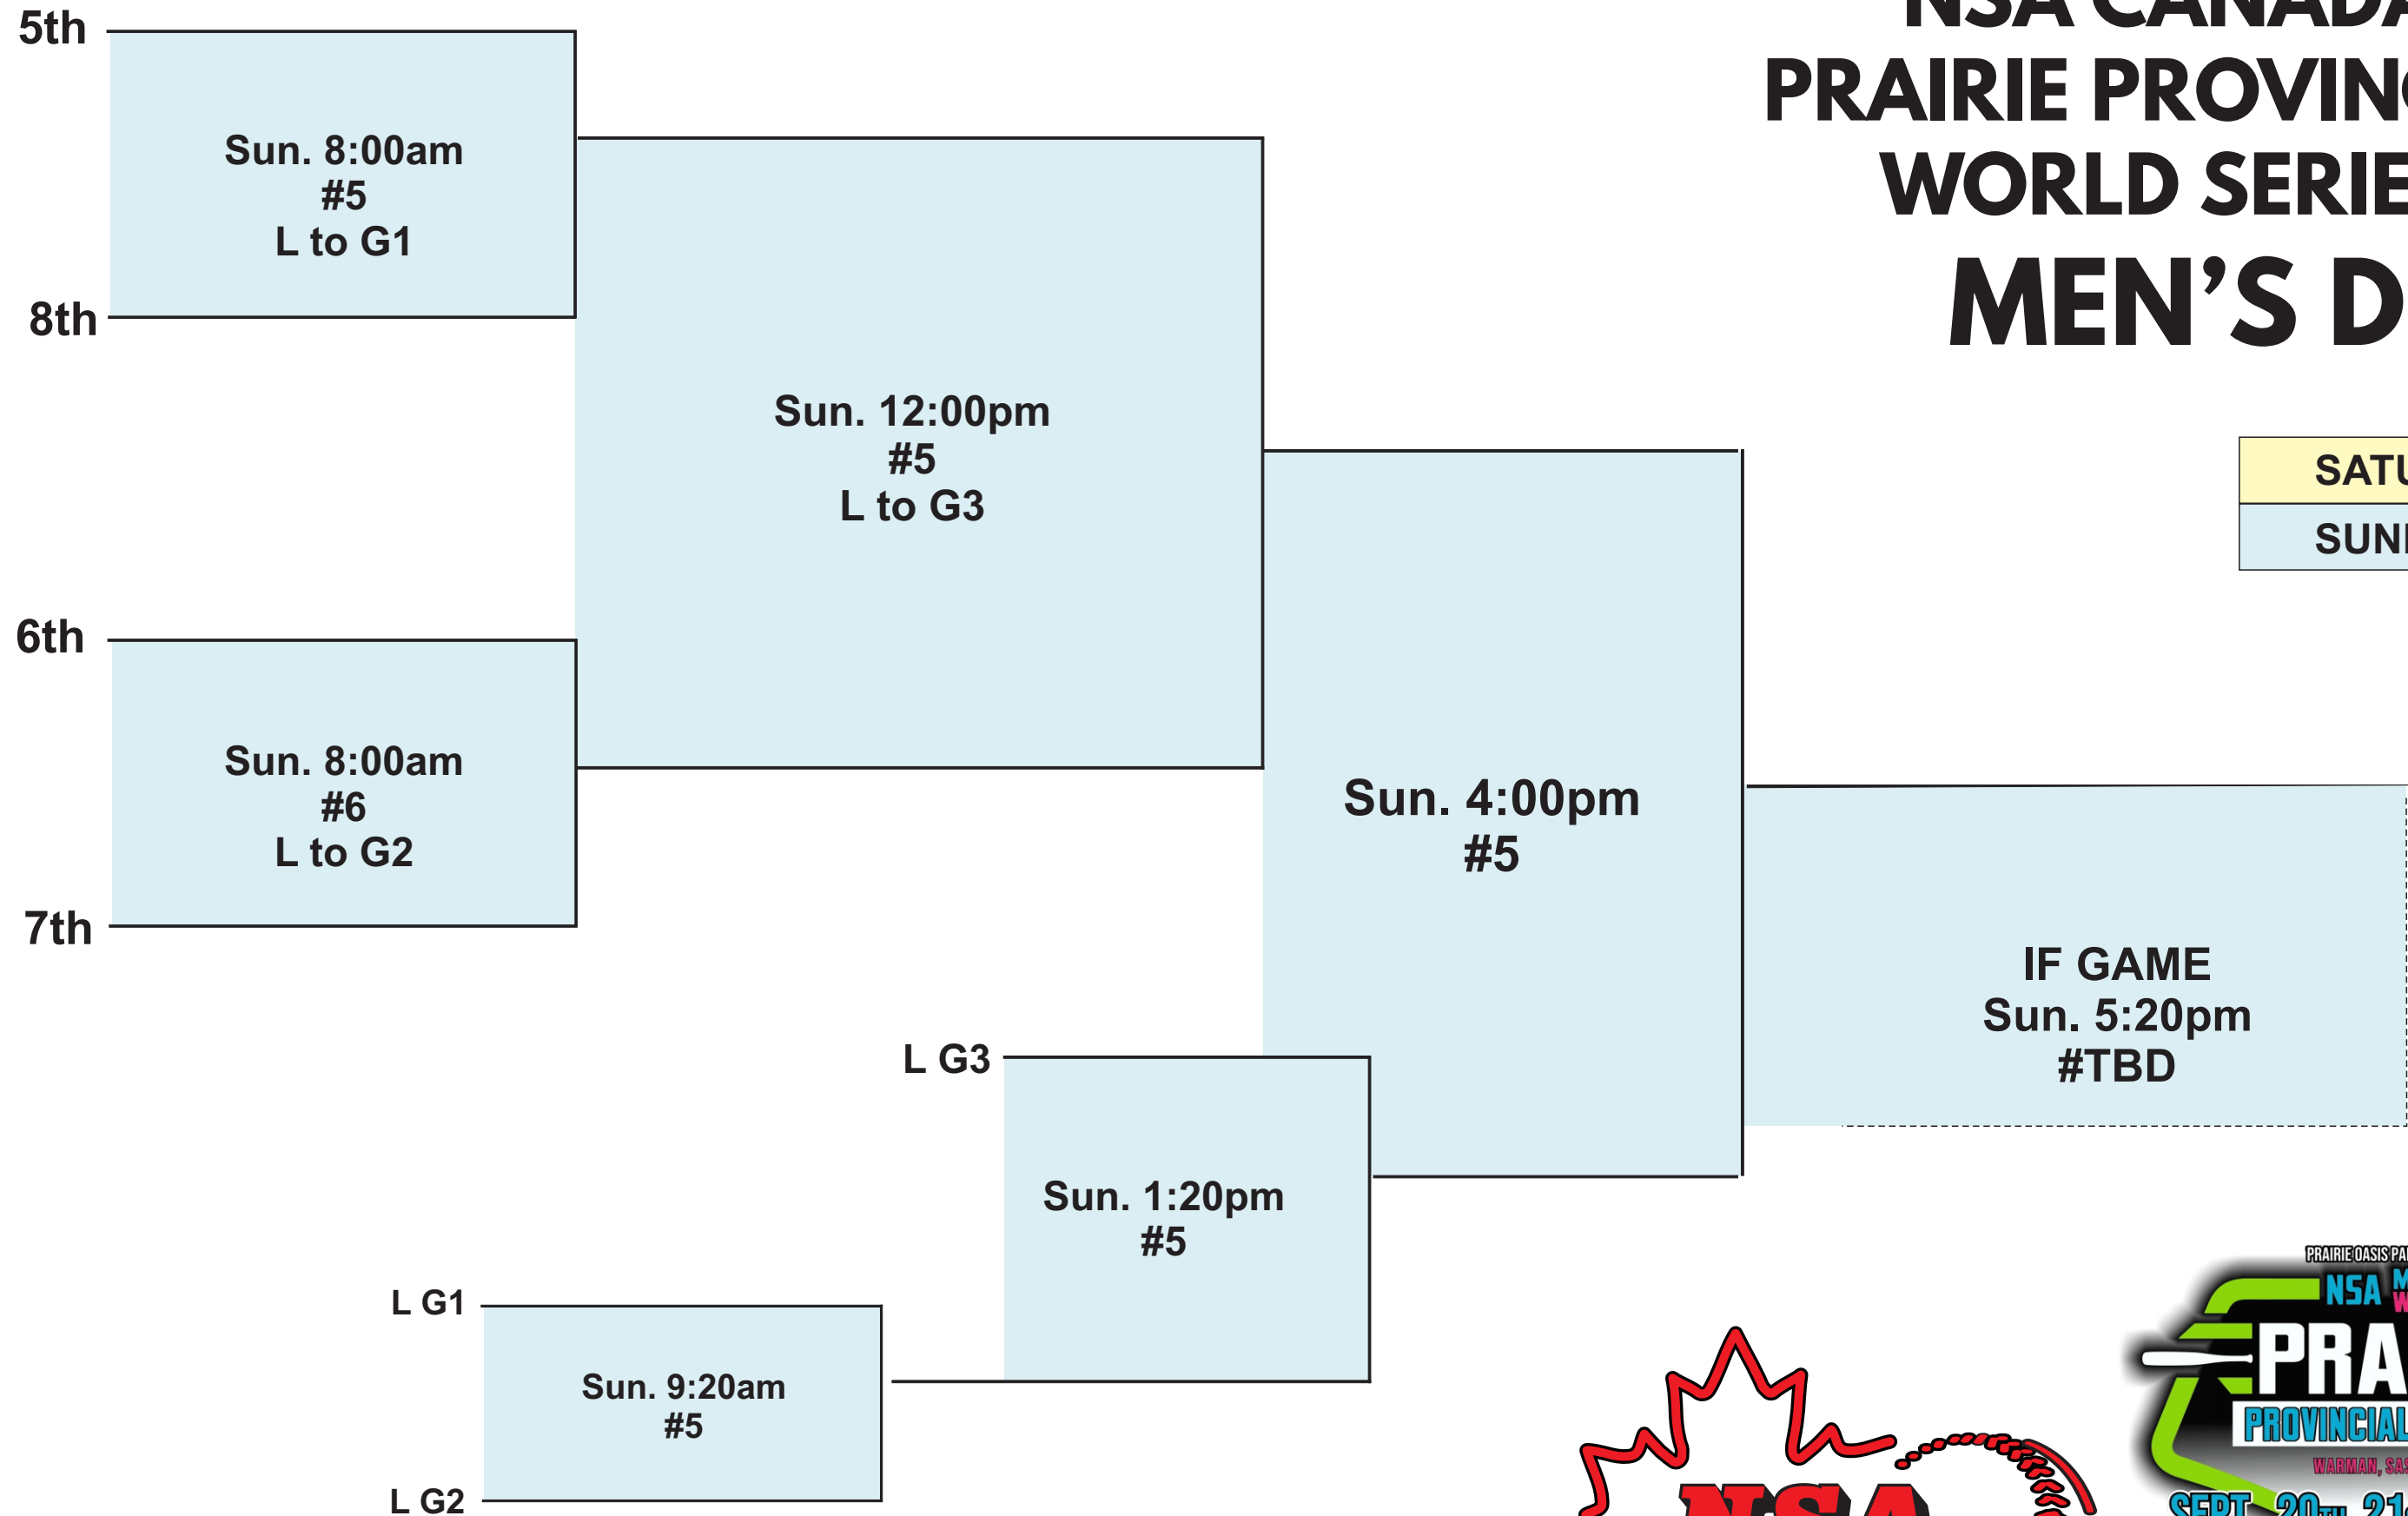

NSA CANADA PRAIRIE PROVINCIAL WORLD SERIES MEN'S D

SATURDAY
SUNDAY

MENS D

5th

6th

7th

8th