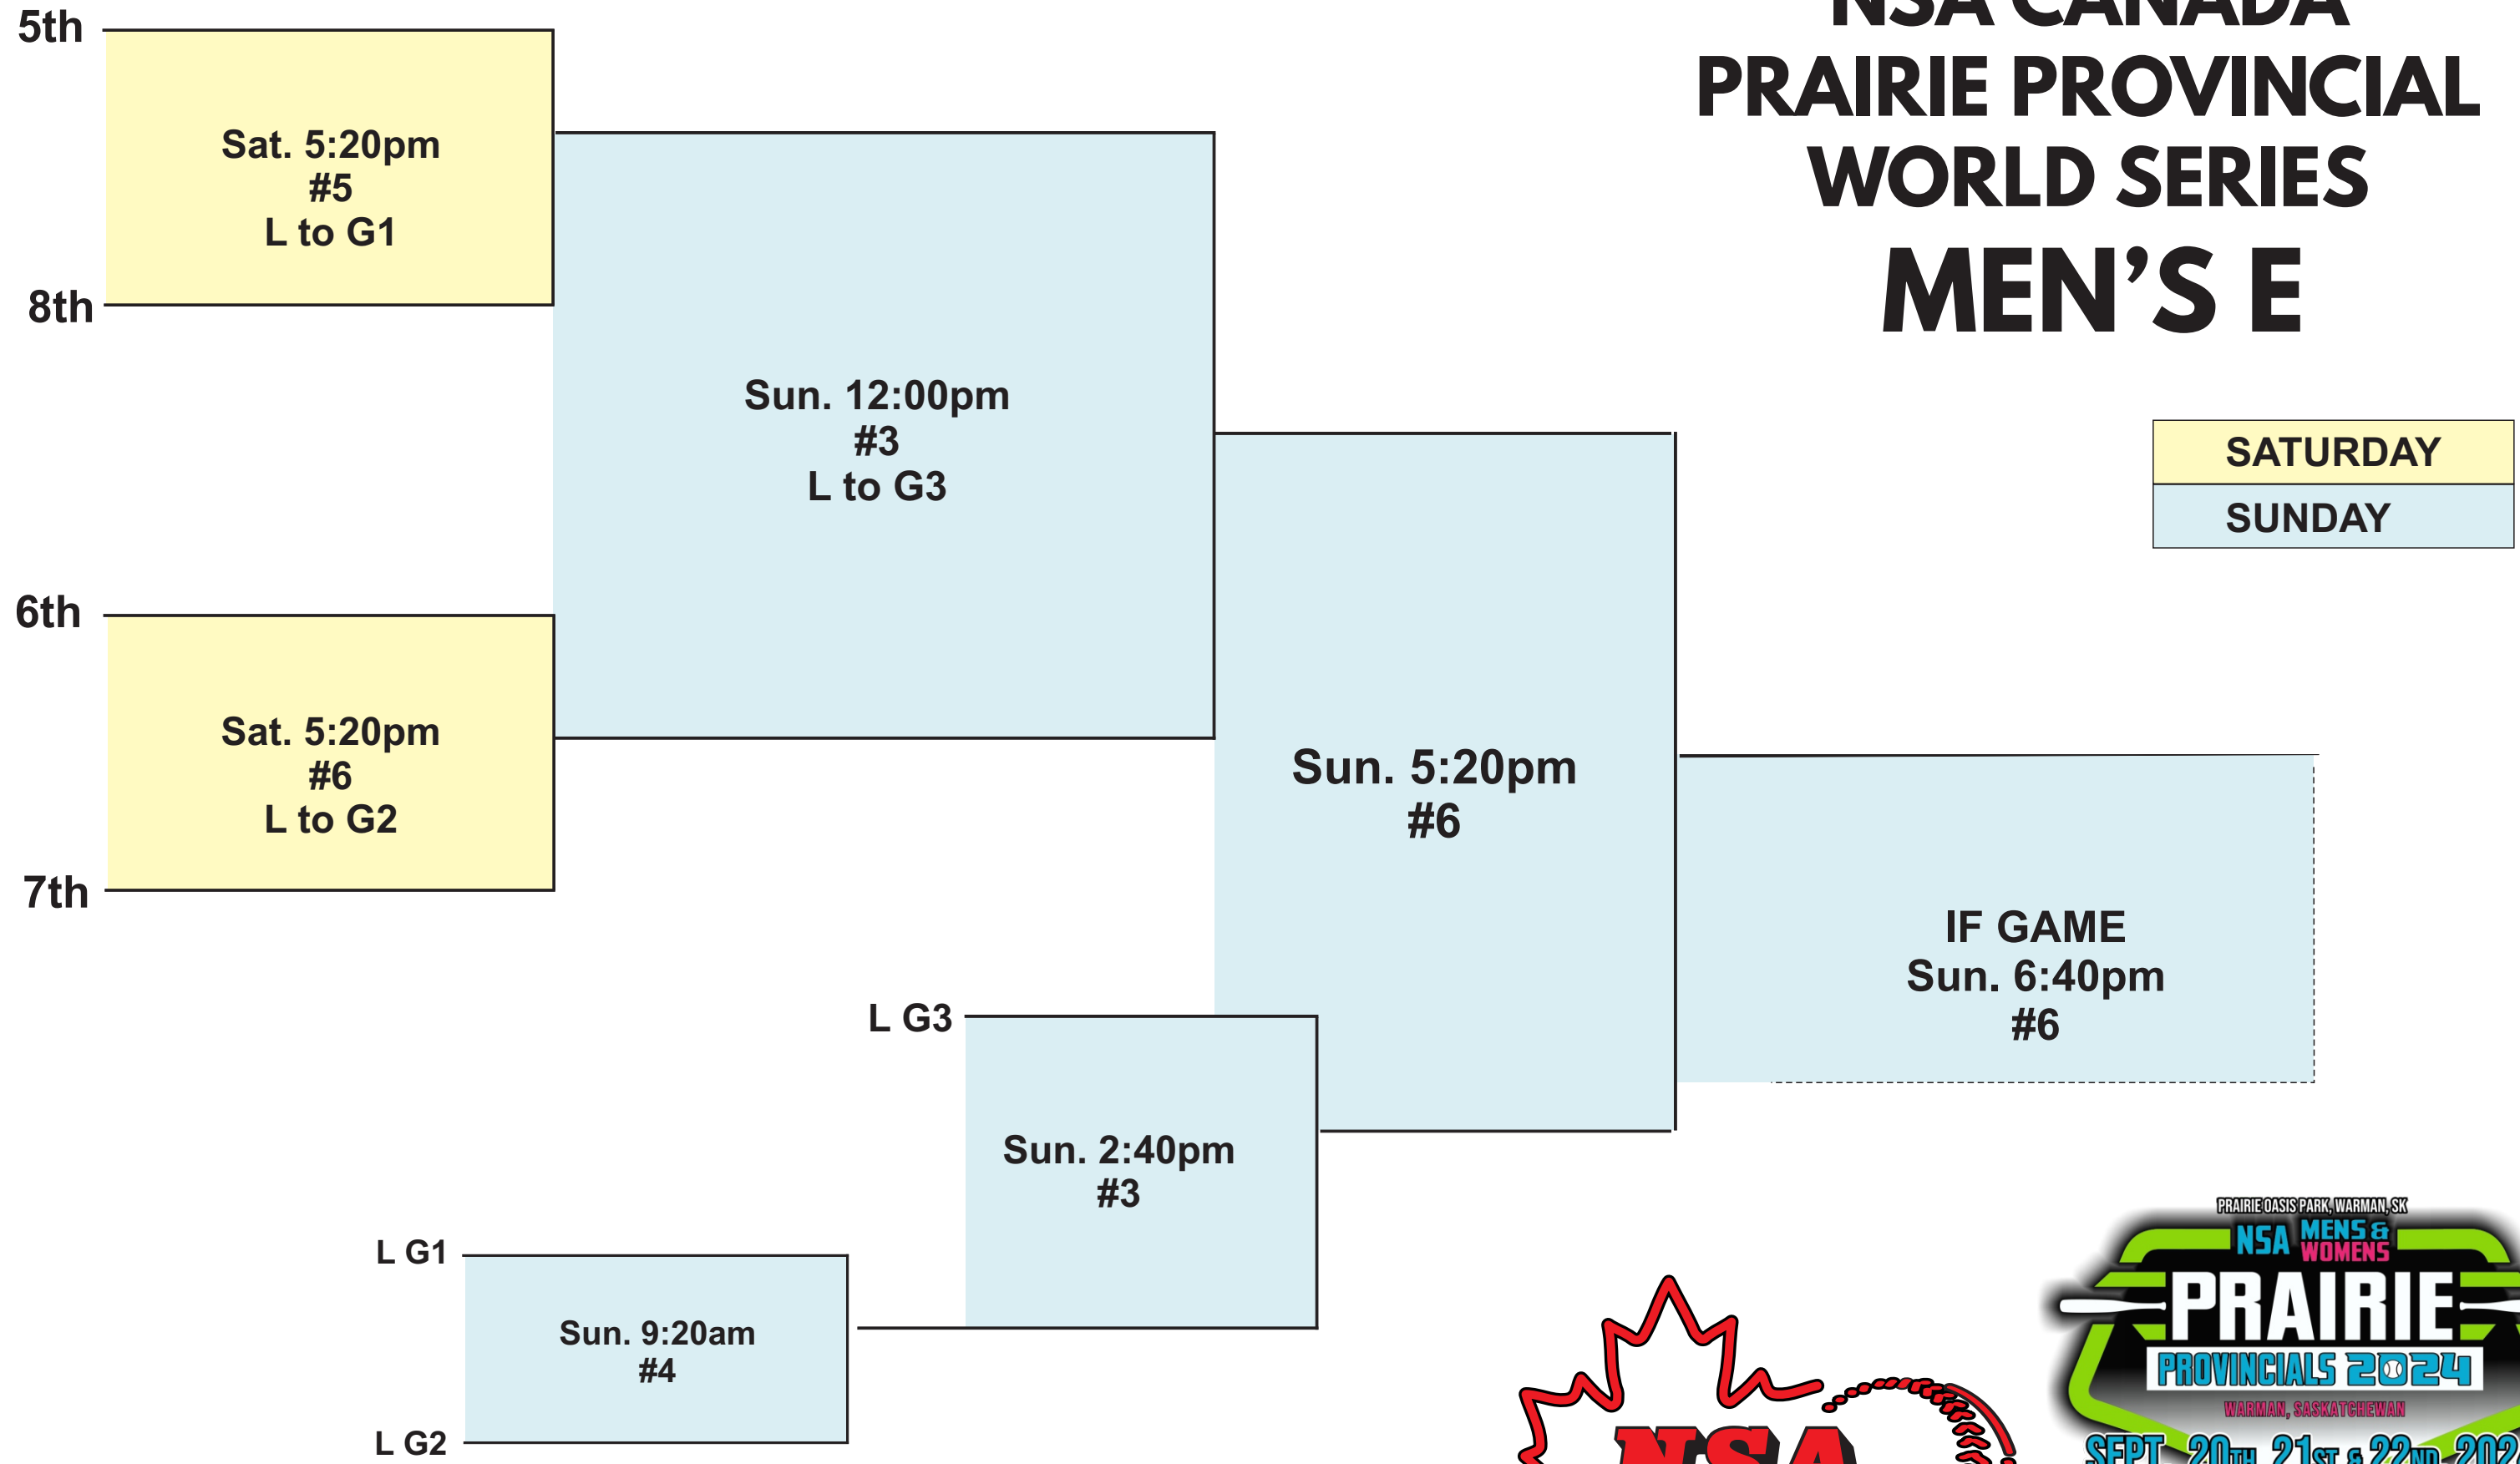

NSA CANADA PRAIRIE PROVINCIAL WORLD SERIES MEN'S E

MENS E

5th

6th

7th

8th