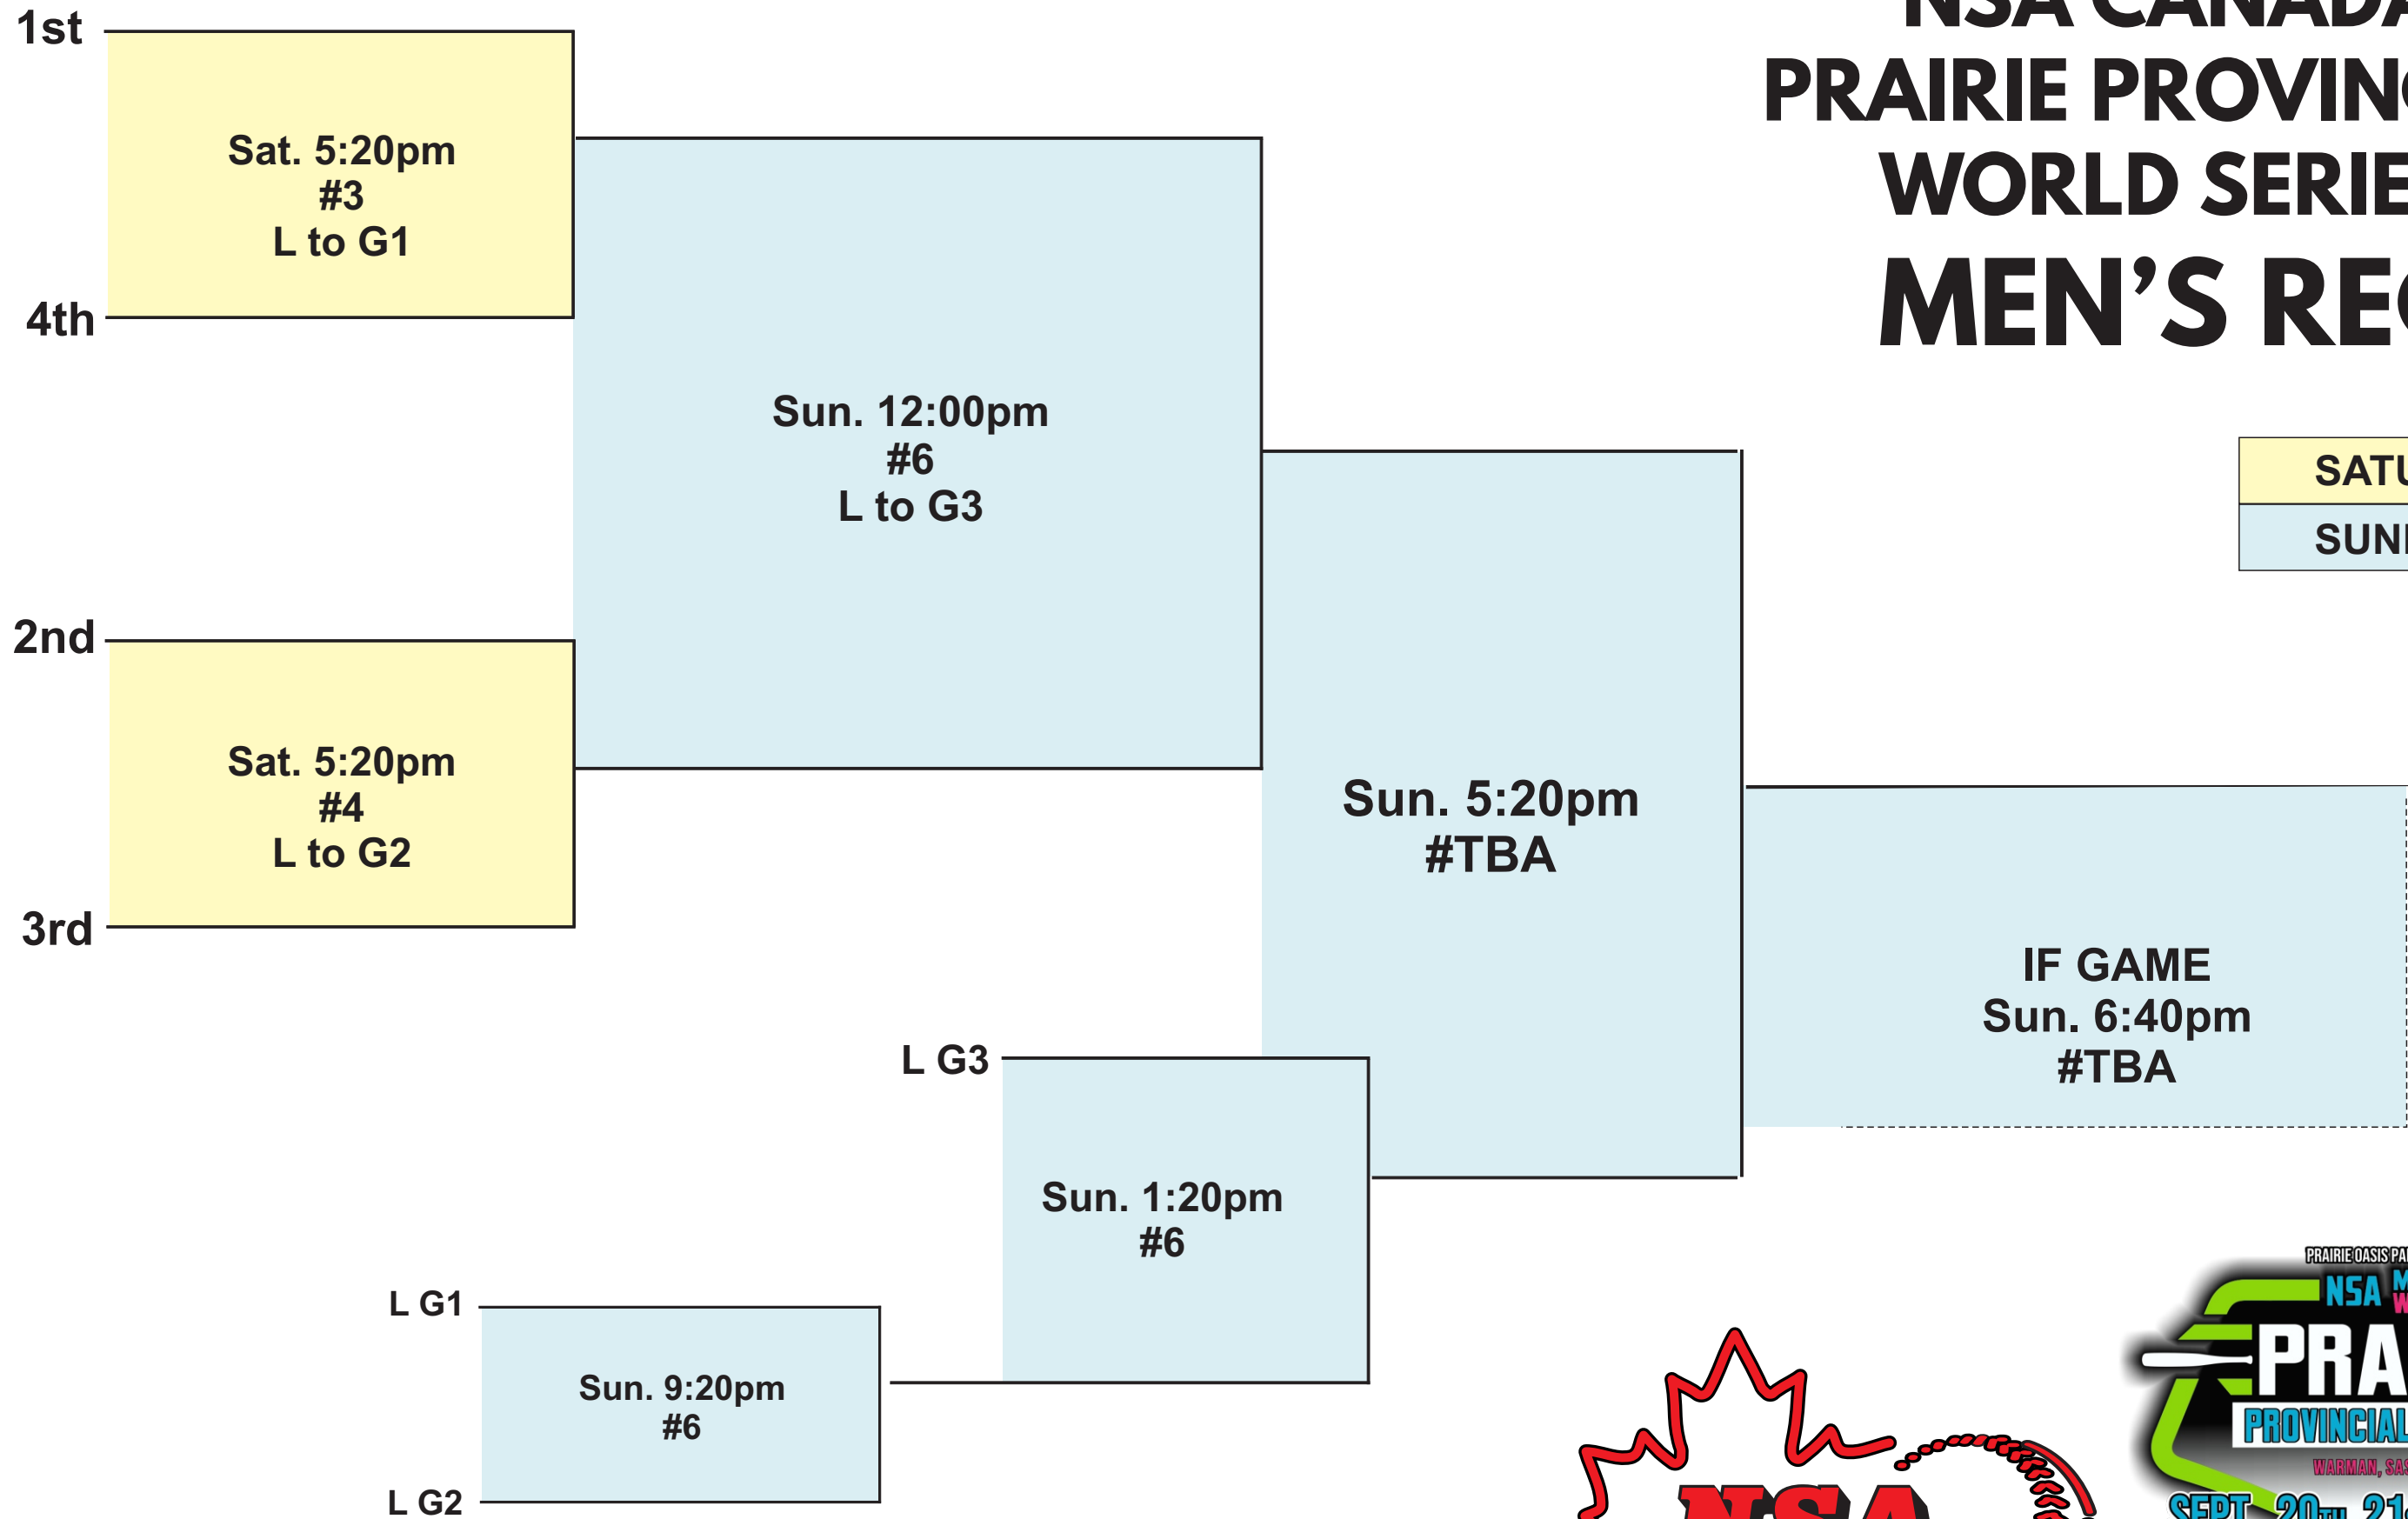

NSA CANADA PRAIRIE PROVINCIAL WORLD SERIES MEN'S REC

SATURDAY
SUNDAY

MENS REC

1st _____

2nd _____

3rd _____

4th _____