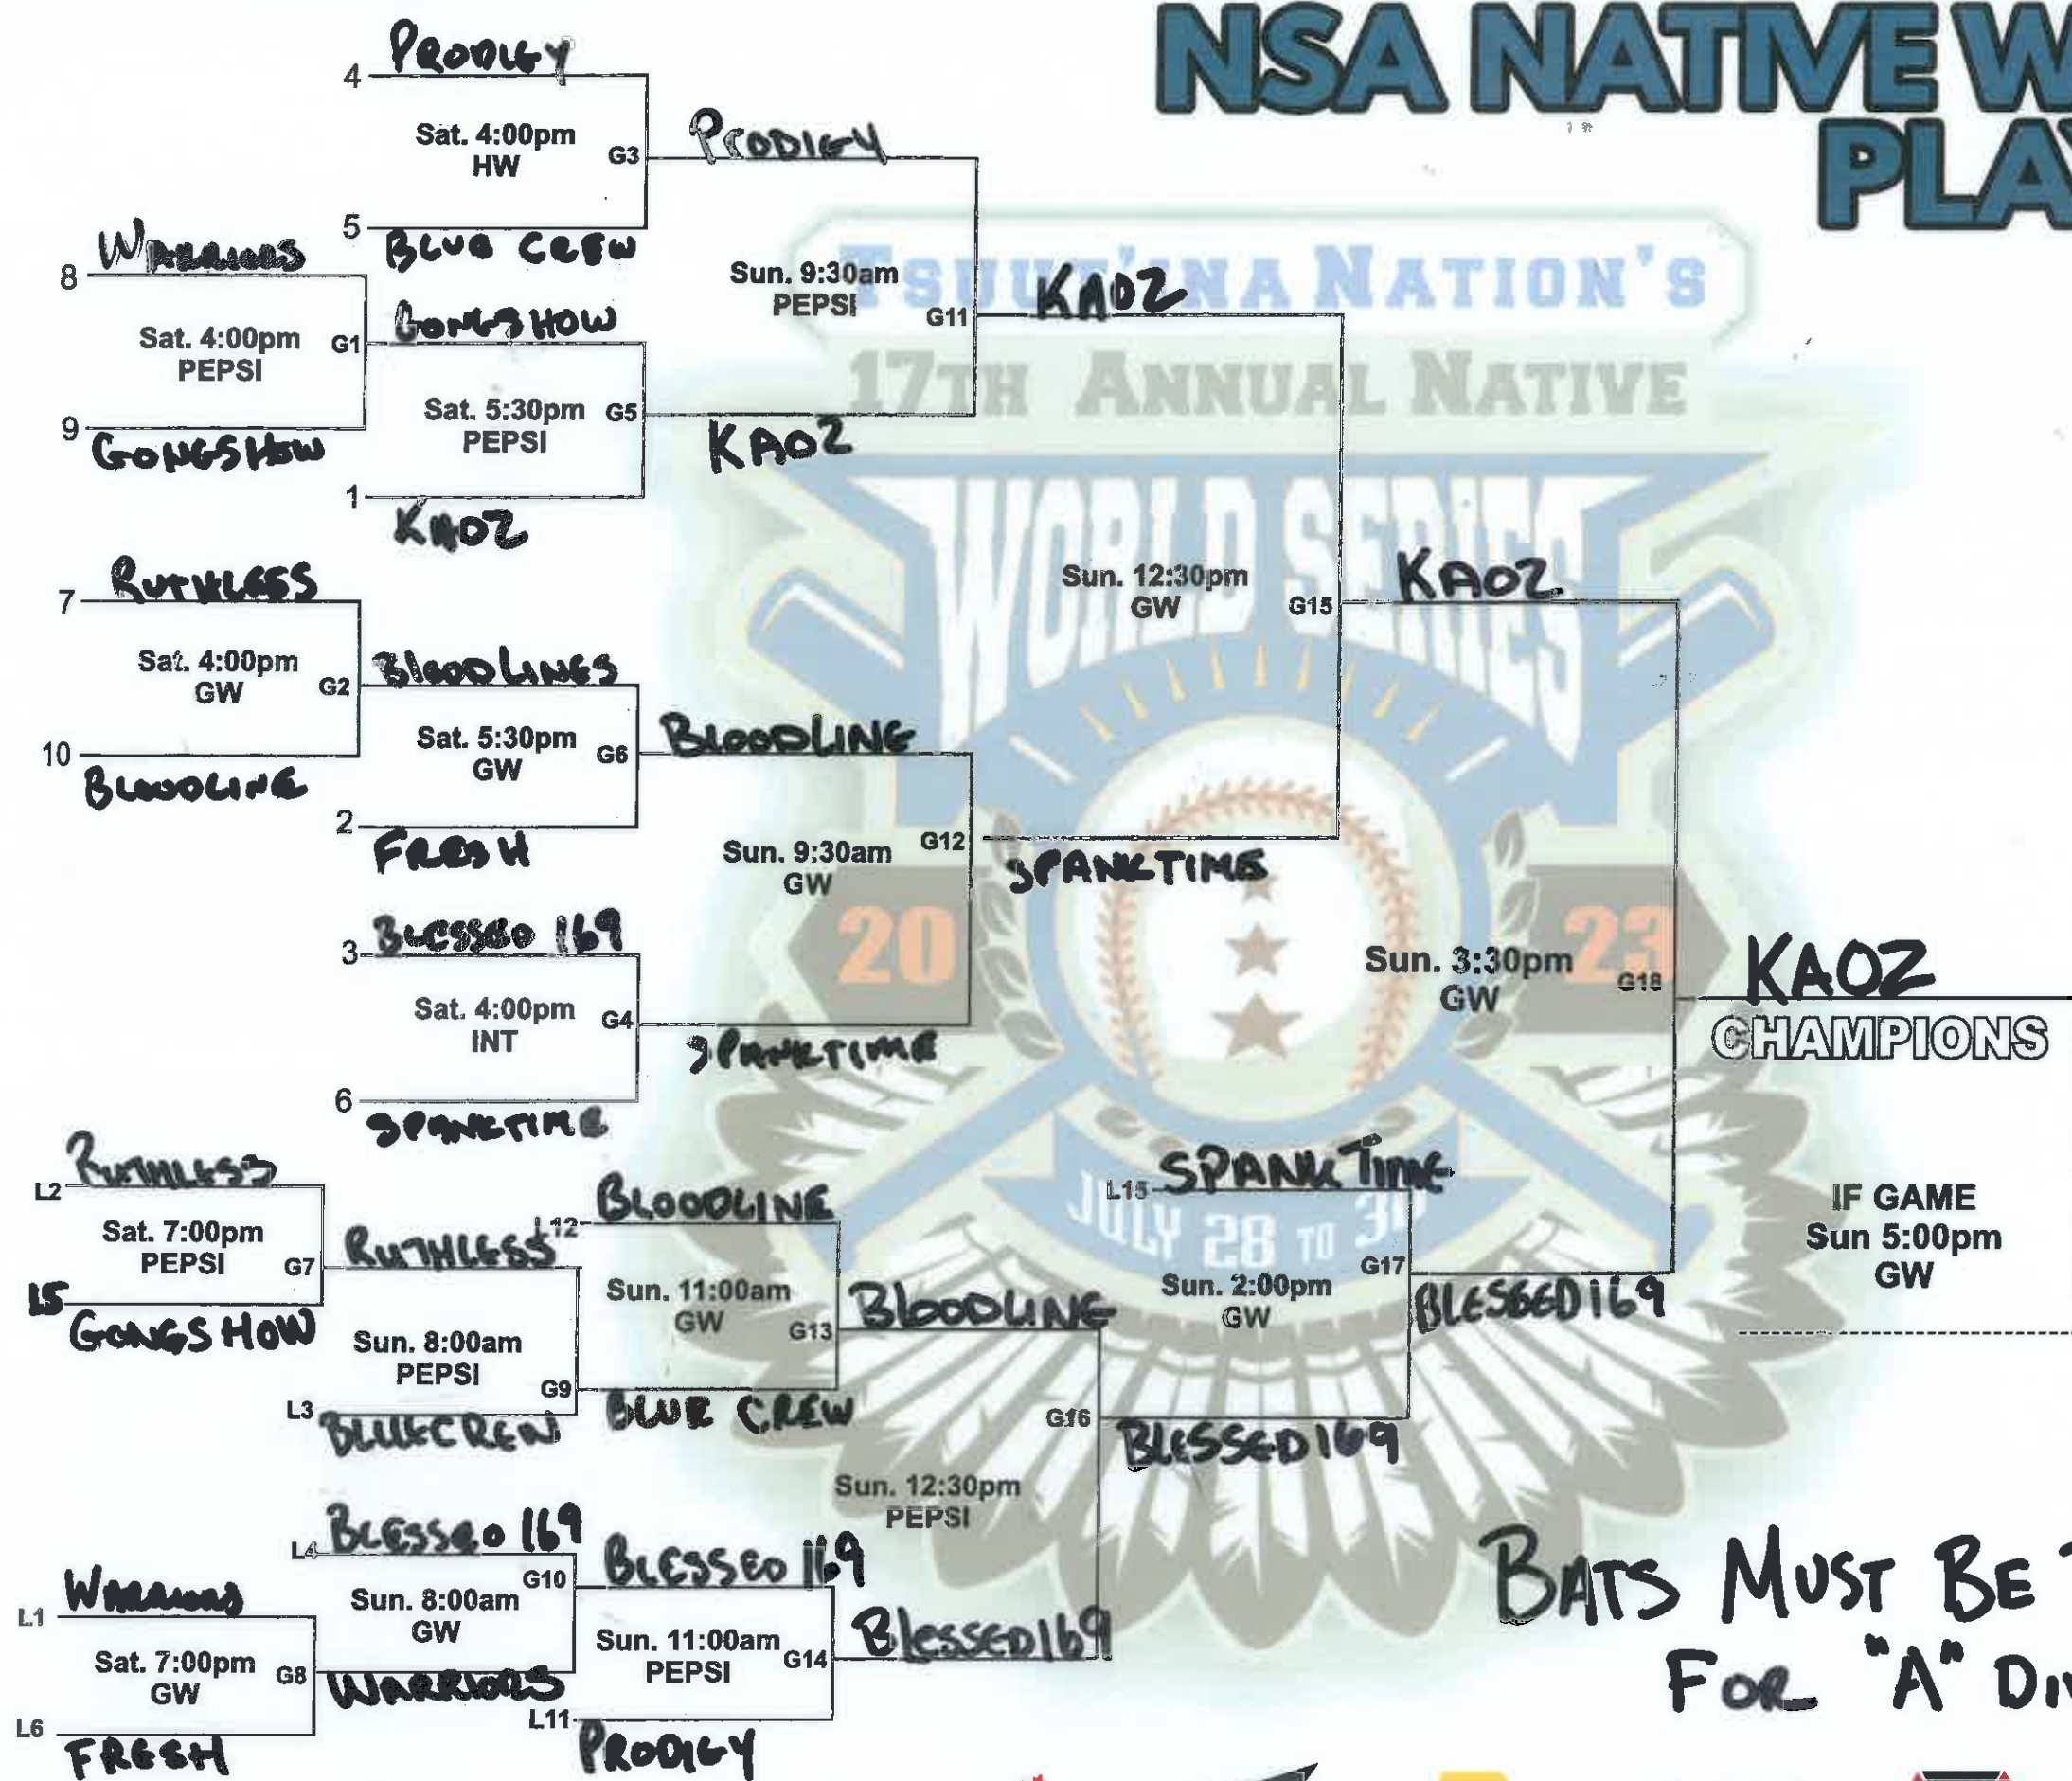

NSA NATIVE WORLD SERIES PLAYOFFS 2023

TSUUT'INA NATION'S
17TH ANNUAL NATIVE

A DIV

SINCE 1990
LIGHT
SLO-PITCH

hey y'all!

BATS MUST BE TESTED
FOR "A" DIVISION

NSA NATIVE WORLD SERIES PLAYOFFS 2023

B DIV

NSA NATIVE WORLD SERIES PLAYOFFS 2023

C DIV

SINCE **GW** 1990
LIGHT
SLO-PITCH

PYUR
vodka soda

hey y'all!