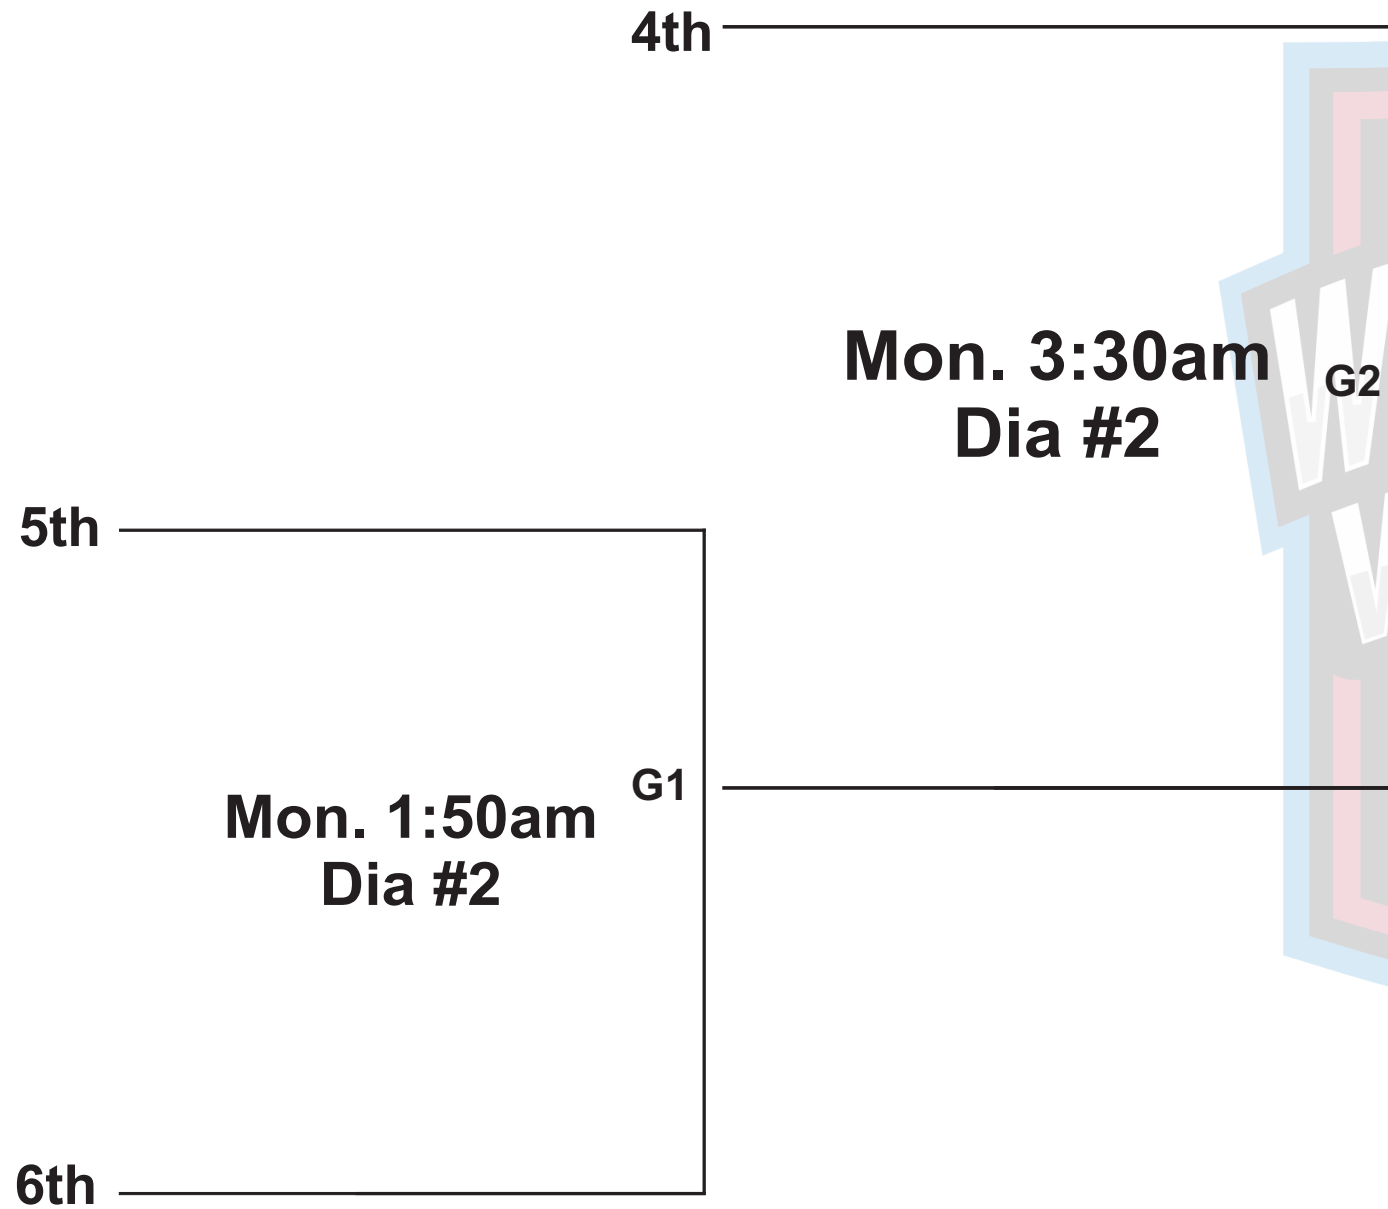

NSA CANADA DOME WORLD SERIES PLAYOFFS 2026

MENS D B - LOWER

1st PLACE - NSA CANADA DOME WORLD SERIES
SHORT SLEEVE PERFORMANCE SHIRTS