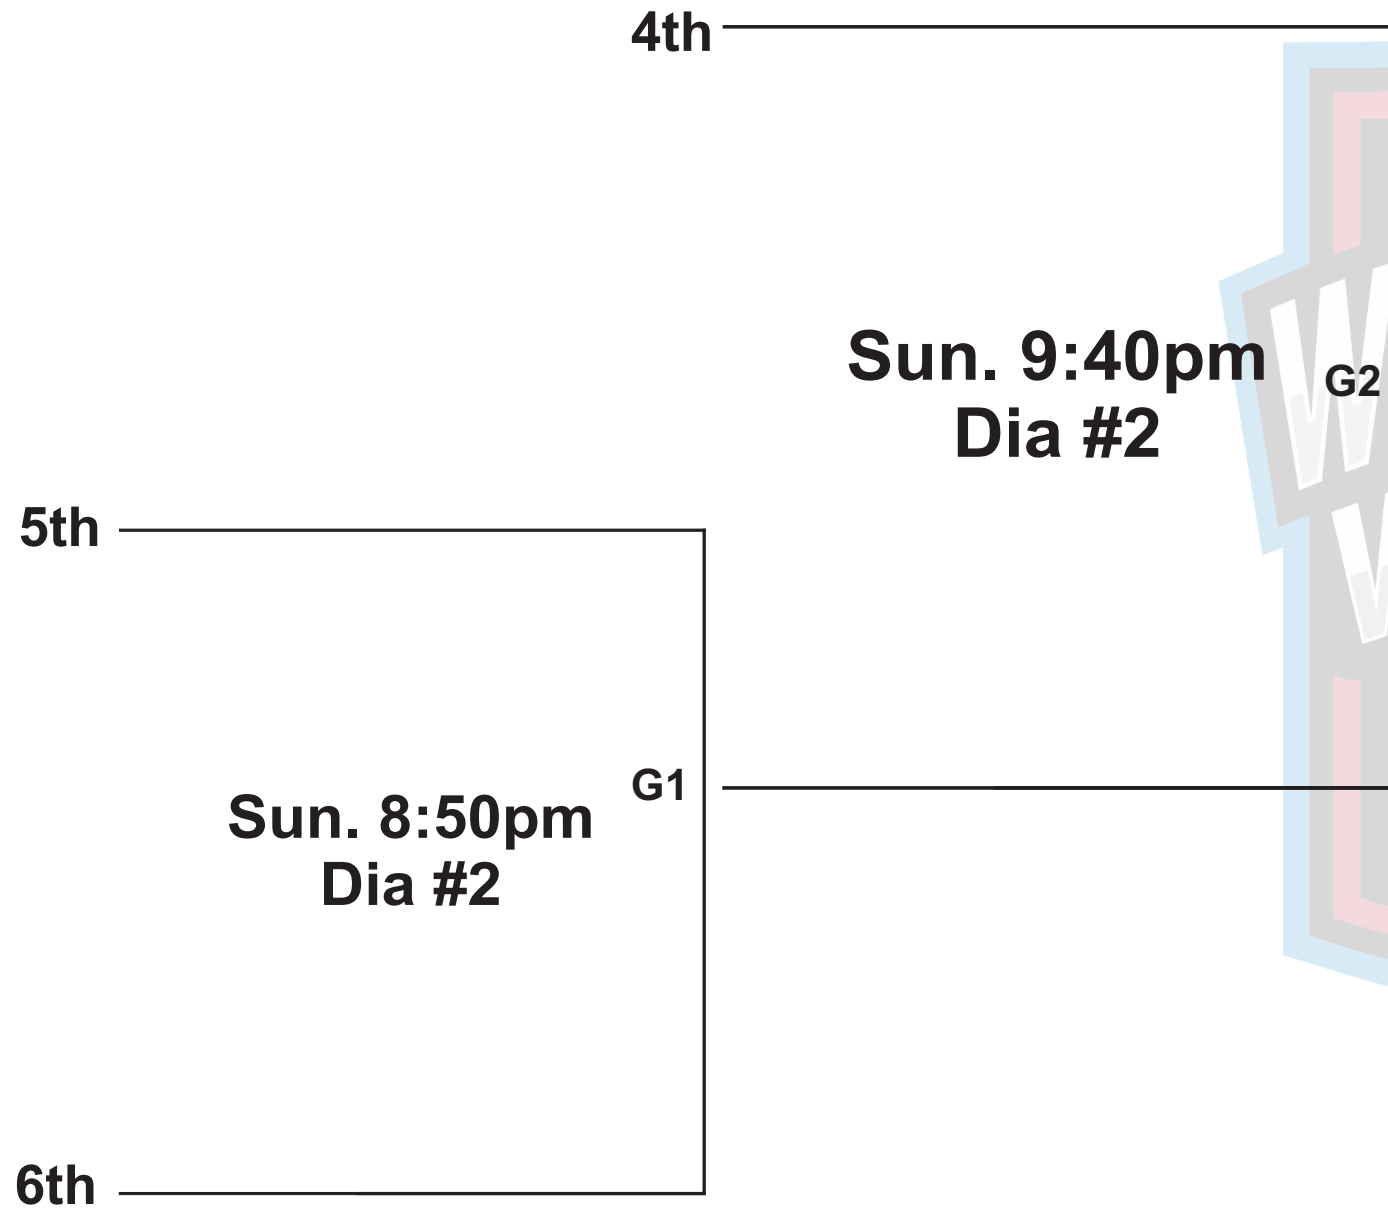

NSA CANADA DOME WORLD SERIES PLAYOFFS 2026

MENS D A - LOWER

CHAMPIONS

1st PLACE - NSA CANADA DOME WORLD SERIES
SHORT SLEEVE PERFORMANCE SHIRTS