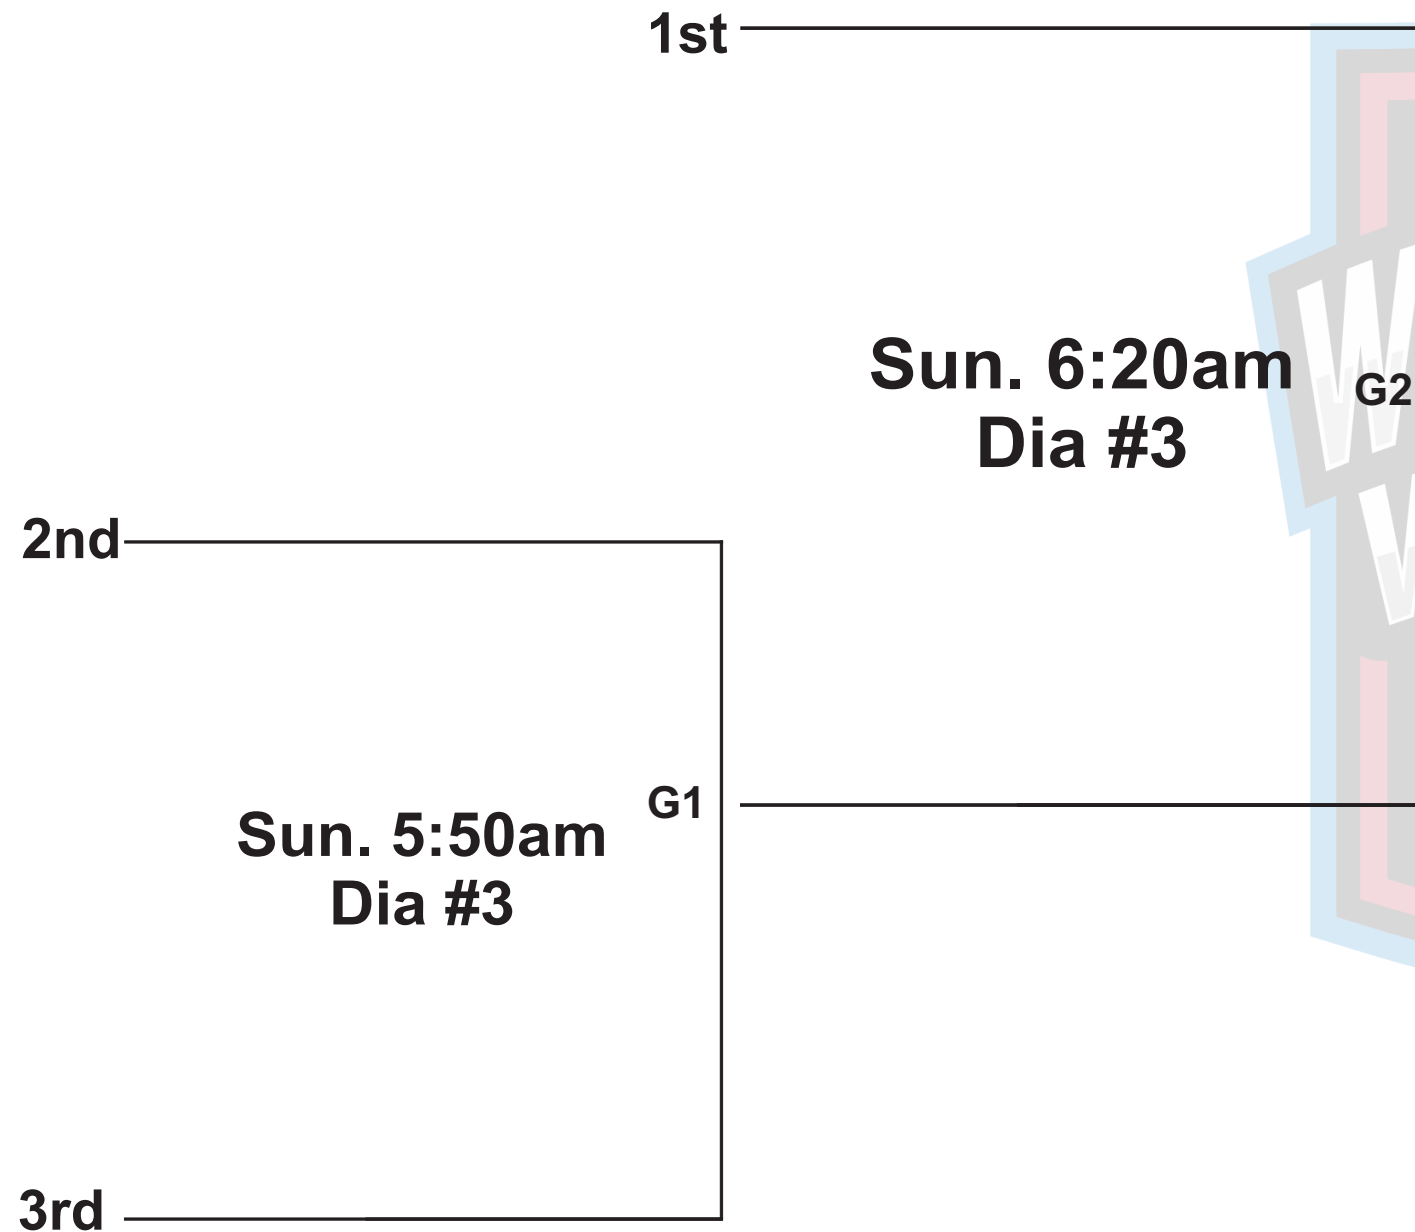

NSA CANADA DOME WORLD SERIES PLAYOFFS 2026

WOMENS E UPPER

1st PLACE - NSA DOME WORLD SERIES LIGHTWEIGHT TRAINING HOODIES

NSA CANADA DOME WORLD SERIES PLAYOFFS 2026

WOMENS E LOWER

4th

Sun. 6:40am
Dia #2

G2

CHAMPIONS

5th

Sun. 5:50am
Dia #2

G1

6th

1st PLACE - NSA CANADA DOME WORLD SERIES
SHORT SLEEVE PERFORMANCE SHIRTS